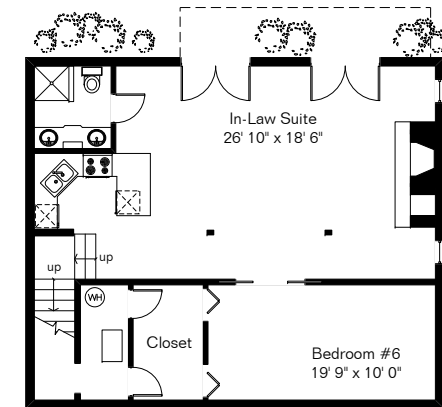

The square footages and room size information are deemed to be reliable but are not guaranteed and should be independently verified.

Living Area 5,692 Sq Ft  
Garage 728 Sq Ft

Lower Level

Upper Level

103 E Papago Springs Rd  
Presented by Wendy Russell (888) 455-2840  
& Jean Miller (520) 508-3335  
Long Realty Sonoita/Patagonia  
Independently Owned and Operated

Site Visit January 2009

Copyright 2009 Floor Plans First! LLC  
All Rights Reserved.

[www.FloorPlansFirst.com](http://www.FloorPlansFirst.com)

Toll Free (877) 887-1500  
Voice (520) 881-1500  
Fax (520) 791-7701

Floor Plans First!  
See the Floor Plan First!