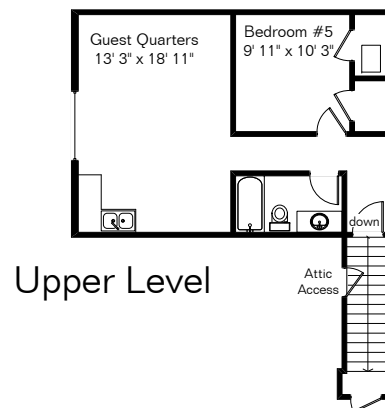

The square footages and room size information are deemed to be reliable but are not guaranteed and should be independently verified.

Living Area 5,692 Sq Ft  
Garage 728 Sq Ft

Lower Level

Upper Level

103 E Papago Springs Rd  
Presented by Wendy Russell (888) 455-2840  
& Jean Miller (520) 508-3335  
Long Realty Sonoita/Patagonia  
Independently Owned and Operated

Site Visit January 2009

Copyright 2009 Floor Plans First! LLC  
All Rights Reserved.

[www.FloorPlansFirst.com](http://www.FloorPlansFirst.com)

Toll Free (877) 887-1500  
Voice (520) 881-1500  
Fax (520) 791-7701

Floor Plans First!  
See the Floor Plan First!