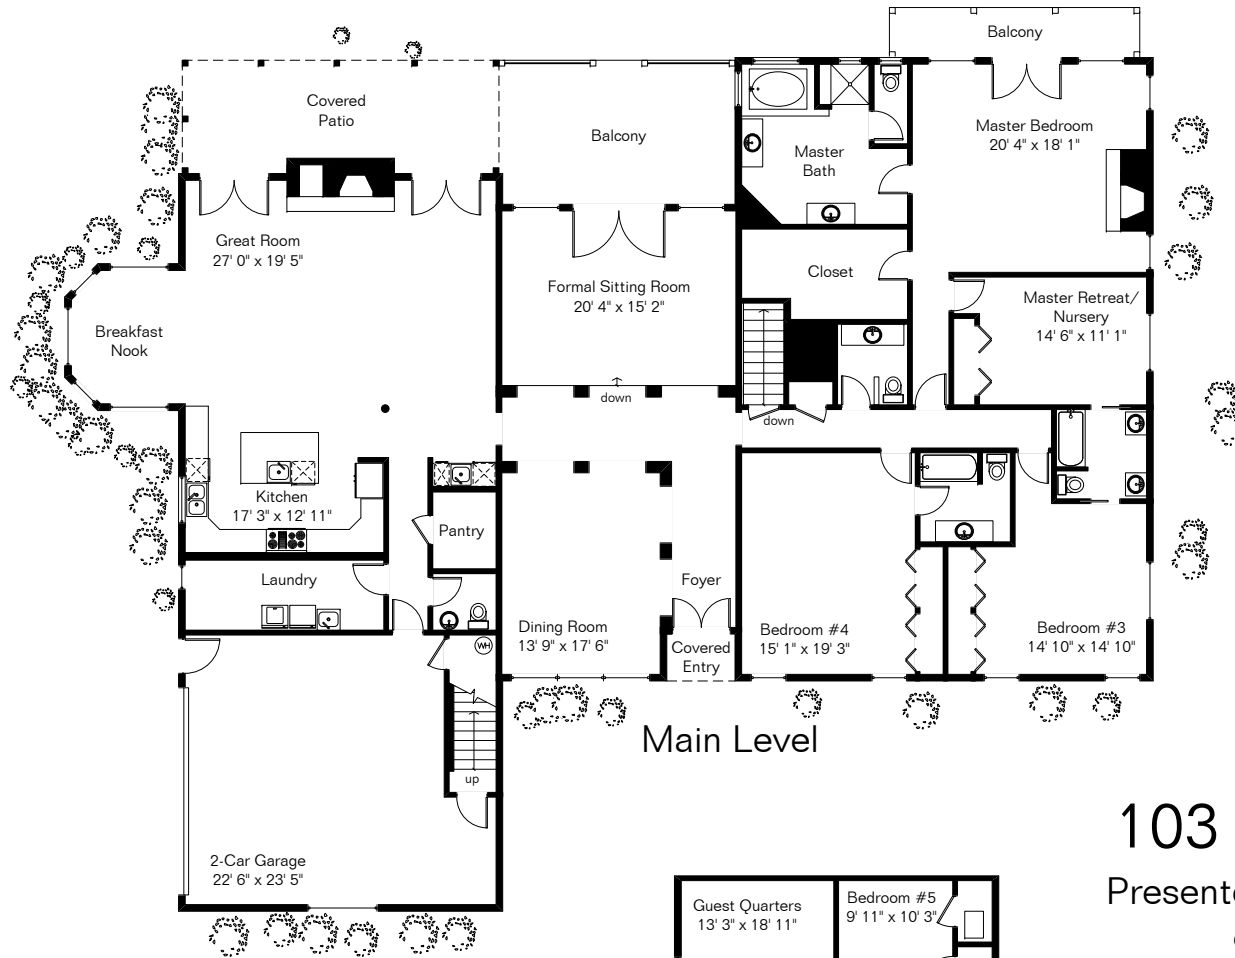

The square footages and room size information are deemed to be reliable but are not guaranteed and should be independently verified.

Living Area 5,692 Sq Ft  
Garage 728 Sq Ft

Lower Level

Upper Level

103 E Papago Springs Rd  
Presented by Wendy Russell (888) 455-2840  
& Jean Miller (520) 508-3335  
Long Realty Sonoita/Patagonia  
Independently Owned and Operated

Site Visit January 2009

Copyright 2009 Floor Plans First! LLC  
All Rights Reserved.

[www.FloorPlansFirst.com](http://www.FloorPlansFirst.com)

Toll Free (877) 887-1500  
Voice (520) 881-1500  
Fax (520) 791-7701

Floor Plans First!  
See the Floor Plan First!