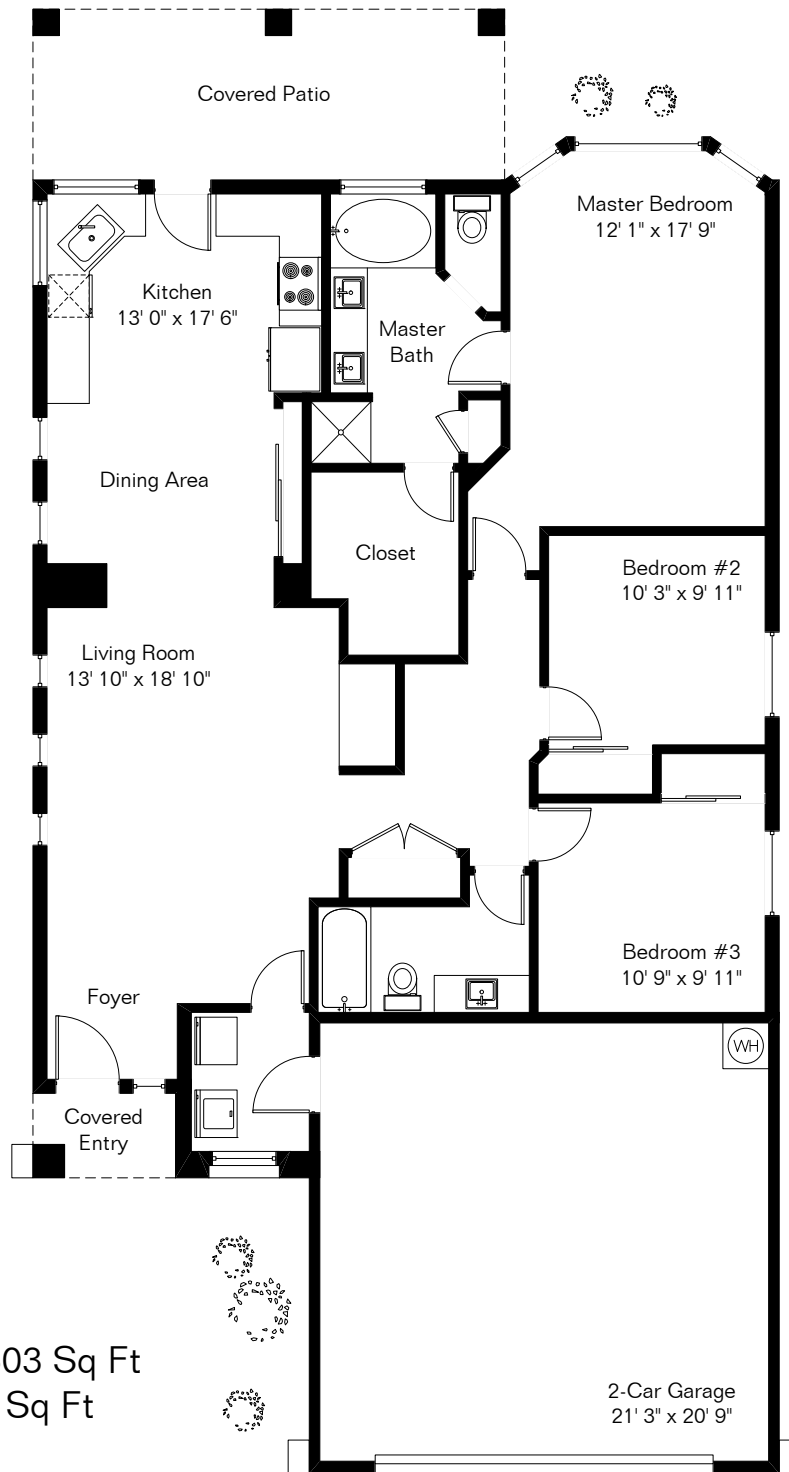

The square footages and room size information are deemed to be reliable but are not guaranteed and should be independently verified.

10356 E Yew Pl

Living Area 1,503 Sq Ft
Garage 471 Sq Ft

Site Visit October 2018

0 ft. 6 ft. 10 ft. 20 ft.

Copyright 2018 Floor Plans First! LLC
All Rights Reserved.

www.FloorPlansFirst.com

Toll Free (877) 887-1500
Voice (520) 881-1500

Floor Plans First!
See the Floor Plan First!