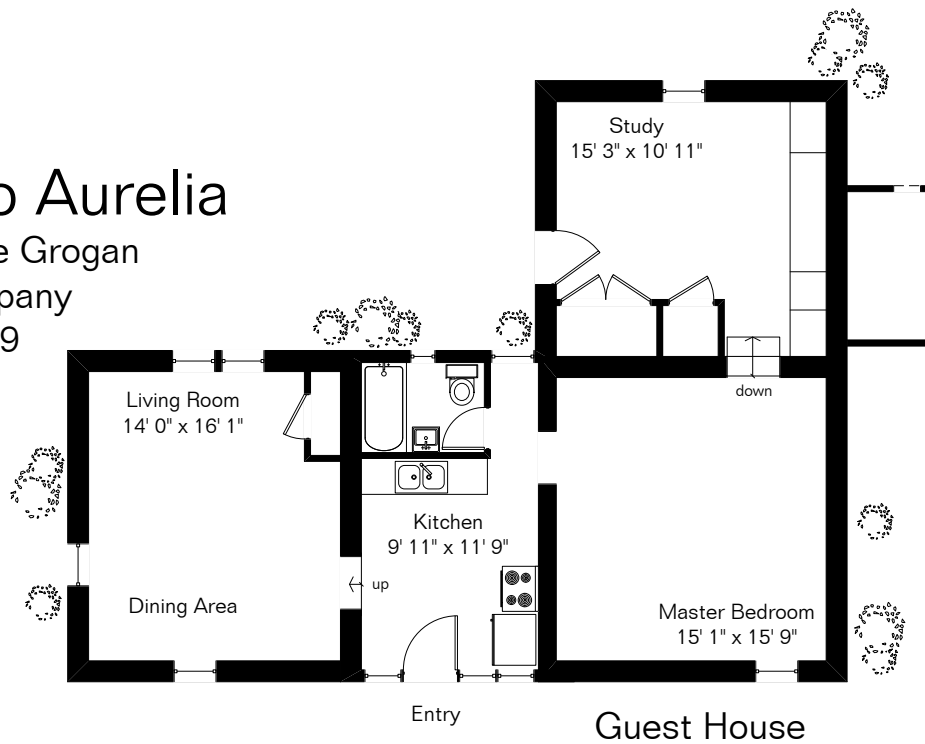

Main House 4,878 Sq Ft
 Guest House 1,058 Sq Ft
 Offices 680 Sq Ft

 Total Living Area 6,616 Sq Ft
 Covered Entry/Patios 1,183 Sq Ft
 Office Covered Porch 220 Sq Ft
 Total Covered Porches 1,403 Sq Ft
 Basement 108 Sq Ft
 Ramada 729 Sq Ft
 Garage 976 Sq Ft

Site Visit April 2007

0 ft. 6 ft. 10 ft. 20 ft.

Copyright 2009 Floor Plans First! LLC
 All Rights Reserved.

Upper Level

www.FloorPlansFirst.com

Toll Free (877) 887-1500
 Voice (520) 881-1500
 Fax (520) 791-7701

The square footages and room size information are deemed to be reliable but are not guaranteed and should be independently verified.

10600 E Camino Aurelia

Presented by Susanne Grogan
 Long Realty Company
 (520) 241-8099