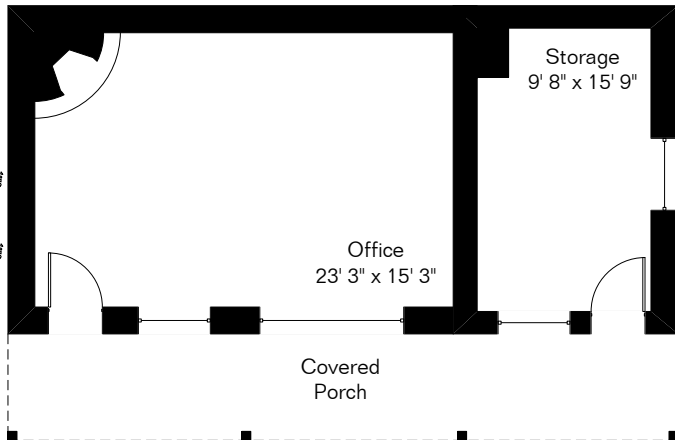

Main House 4,878 Sq Ft
 Guest House 1,058 Sq Ft
 Offices 680 Sq Ft

 Total Living Area 6,616 Sq Ft
 Covered Entry/Patios 1,183 Sq Ft
 Office Covered Porch 220 Sq Ft
 Total Covered Porches 1,403 Sq Ft
 Basement 108 Sq Ft
 Ramada 729 Sq Ft
 Garage 976 Sq Ft

Site Visit April 2007

0 ft. 6 ft. 10 ft. 20 ft.

Copyright 2009 Floor Plans First! LLC
 All Rights Reserved.

Upper Level

www.FloorPlansFirst.com

Toll Free (877) 887-1500
 Voice (520) 881-1500
 Fax (520) 791-7701

The square footages and room size information are deemed to be reliable but are not guaranteed and should be independently verified.

10600 E Camino Aurelia

Presented by Susanne Grogan
 Long Realty Company
 (520) 241-8099