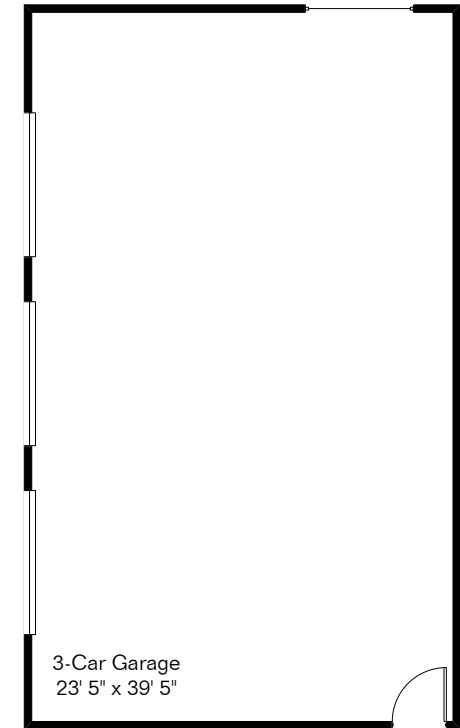

Main House 4,878 Sq Ft
 Guest House 1,058 Sq Ft
 Offices 680 Sq Ft

 Total Living Area 6,616 Sq Ft
 Covered Entry/Patios 1,183 Sq Ft
 Office Covered Porch 220 Sq Ft
 Total Covered Porches 1,403 Sq Ft
 Basement 108 Sq Ft
 Ramada 729 Sq Ft
 Garage 976 Sq Ft

Site Visit April 2007

0 ft. 6 ft. 10 ft. 20 ft.

Copyright 2009 Floor Plans First! LLC
 All Rights Reserved.

Upper Level

www.FloorPlansFirst.com

Toll Free (877) 887-1500
 Voice (520) 881-1500
 Fax (520) 791-7701