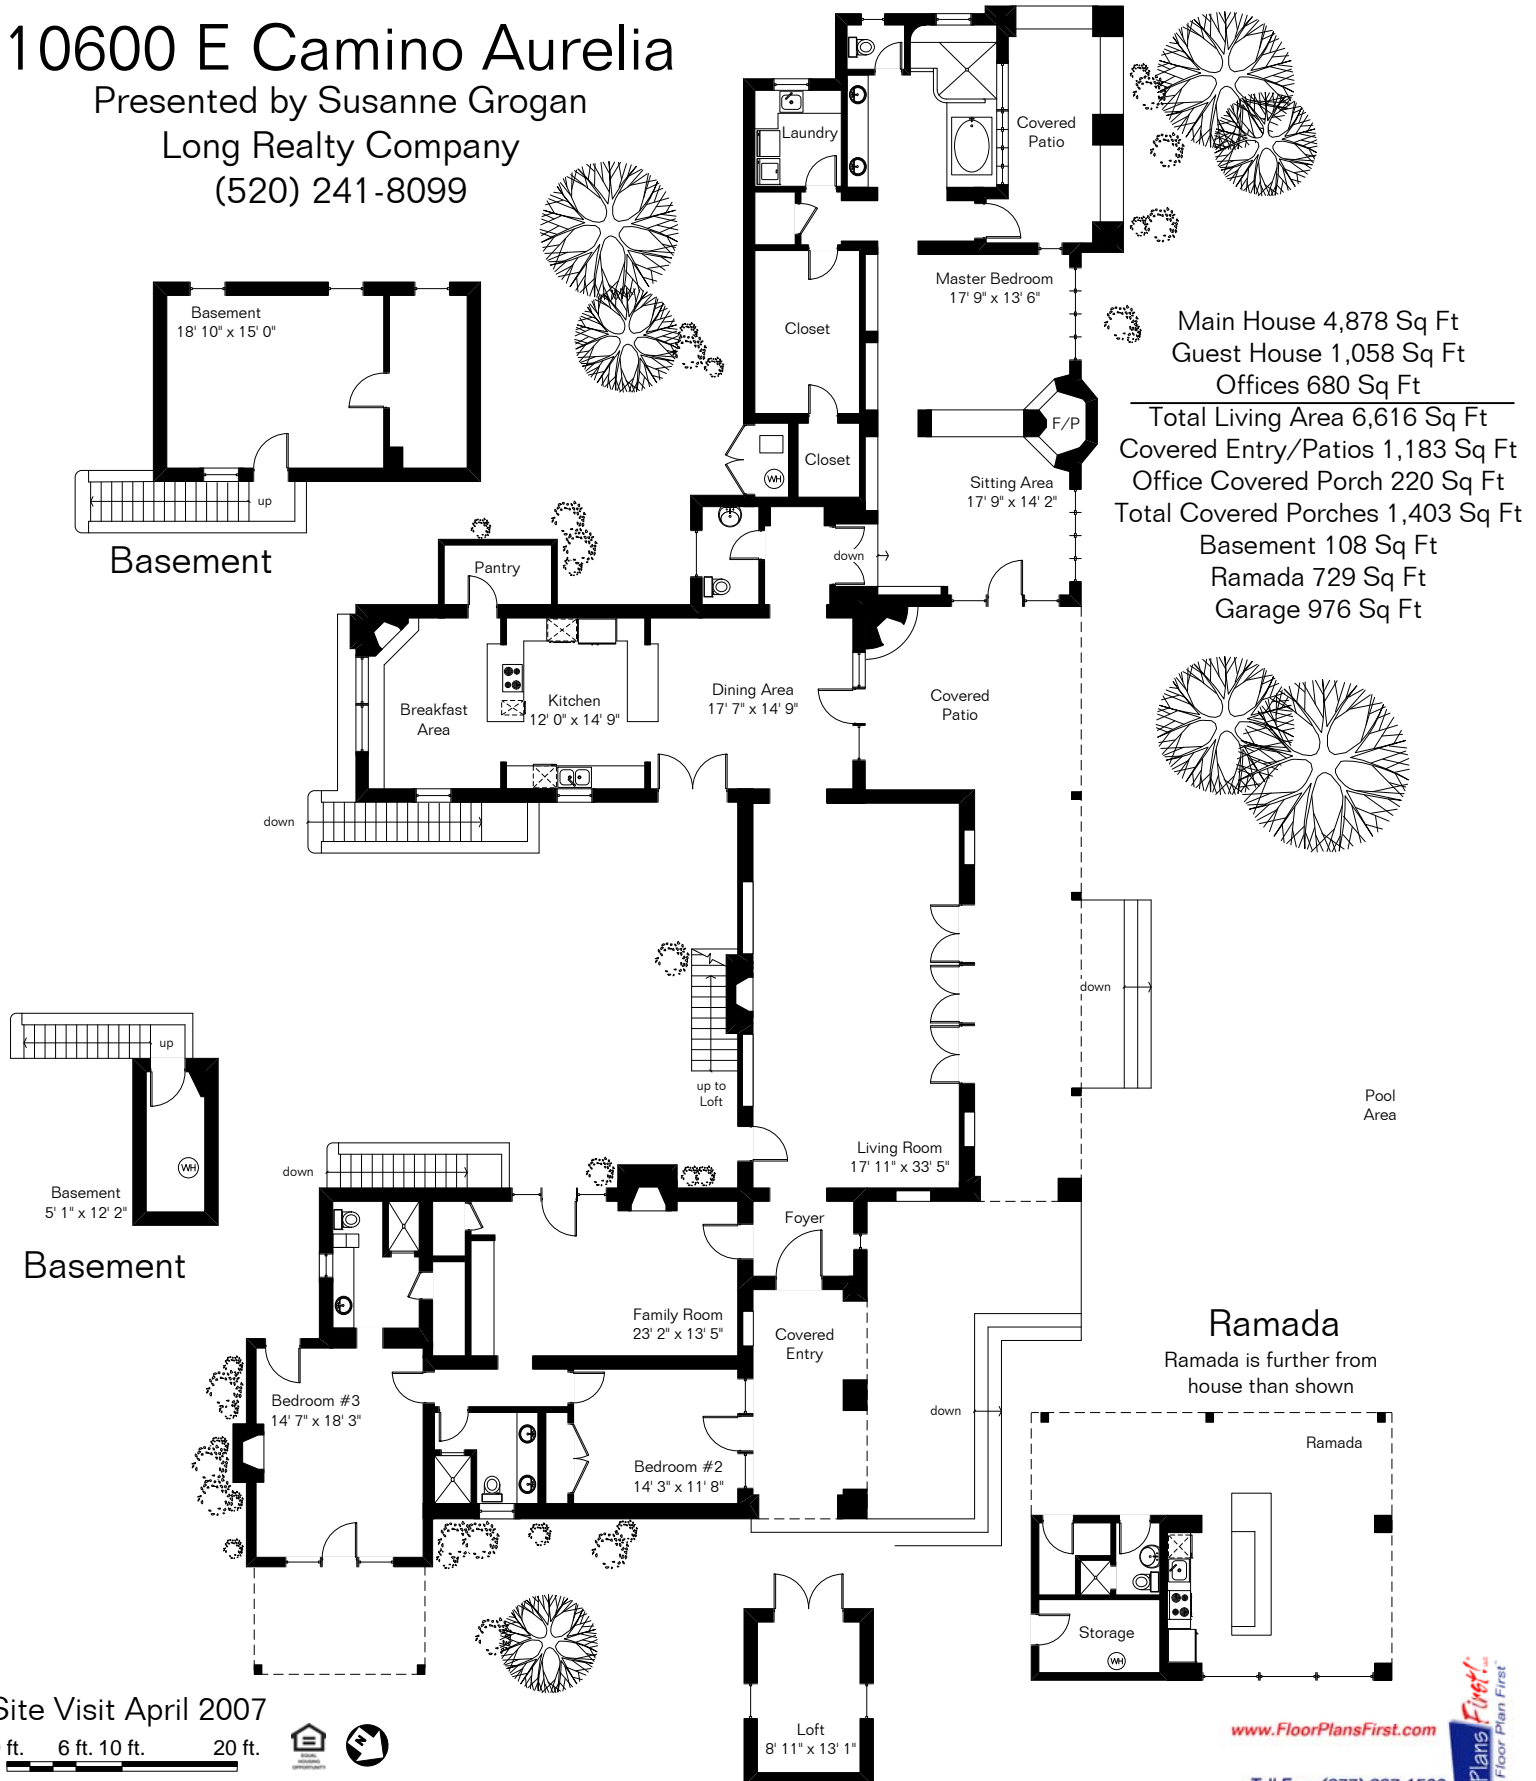

The square footages and room size information are deemed to be reliable but are not guaranteed and should be independently verified.

10600 E Camino Aurelia

Presented by Susanne Grogan
 Long Realty Company
 (520) 241-8099

Main House 4,878 Sq Ft
 Guest House 1,058 Sq Ft
 Offices 680 Sq Ft

 Total Living Area 6,616 Sq Ft
 Covered Entry/Patios 1,183 Sq Ft
 Office Covered Porch 220 Sq Ft
 Total Covered Porches 1,403 Sq Ft
 Basement 108 Sq Ft
 Ramada 729 Sq Ft
 Garage 976 Sq Ft

Site Visit April 2007

0 ft. 6 ft. 10 ft. 20 ft.

Copyright 2009 Floor Plans First! LLC
 All Rights Reserved.

Upper Level

www.FloorPlansFirst.com

Toll Free (877) 887-1500
 Voice (520) 881-1500
 Fax (520) 791-7701