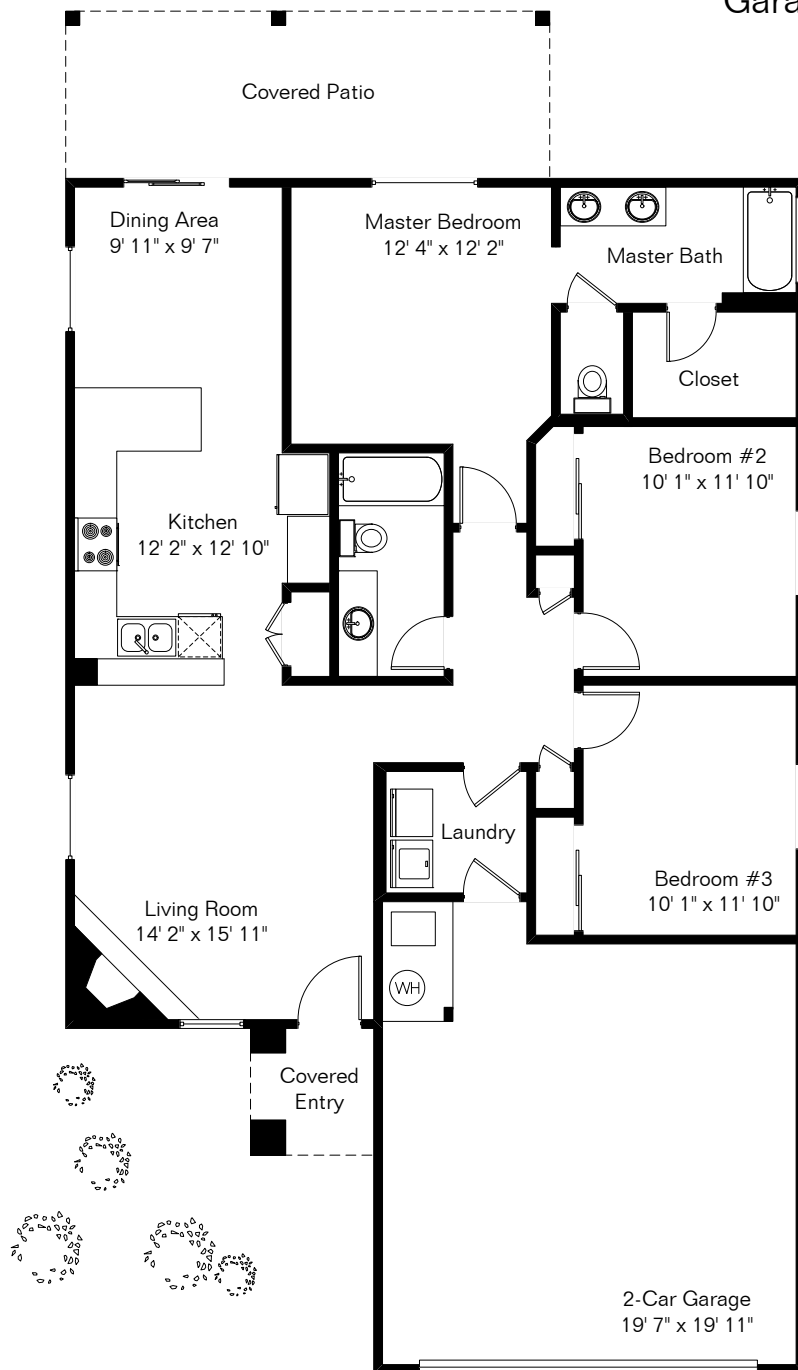

The square footages and room size information are deemed to be reliable but are not guaranteed and should be independently verified.

# 10997 N Double Eagle Court

Living Area 1,315 Sq Ft  
Garage 427 Sq Ft

Site Visit September 2015

Copyright 2015 Floor Plans First! LLC  
All Rights Reserved.

[www.FloorPlansFirst.com](http://www.FloorPlansFirst.com)