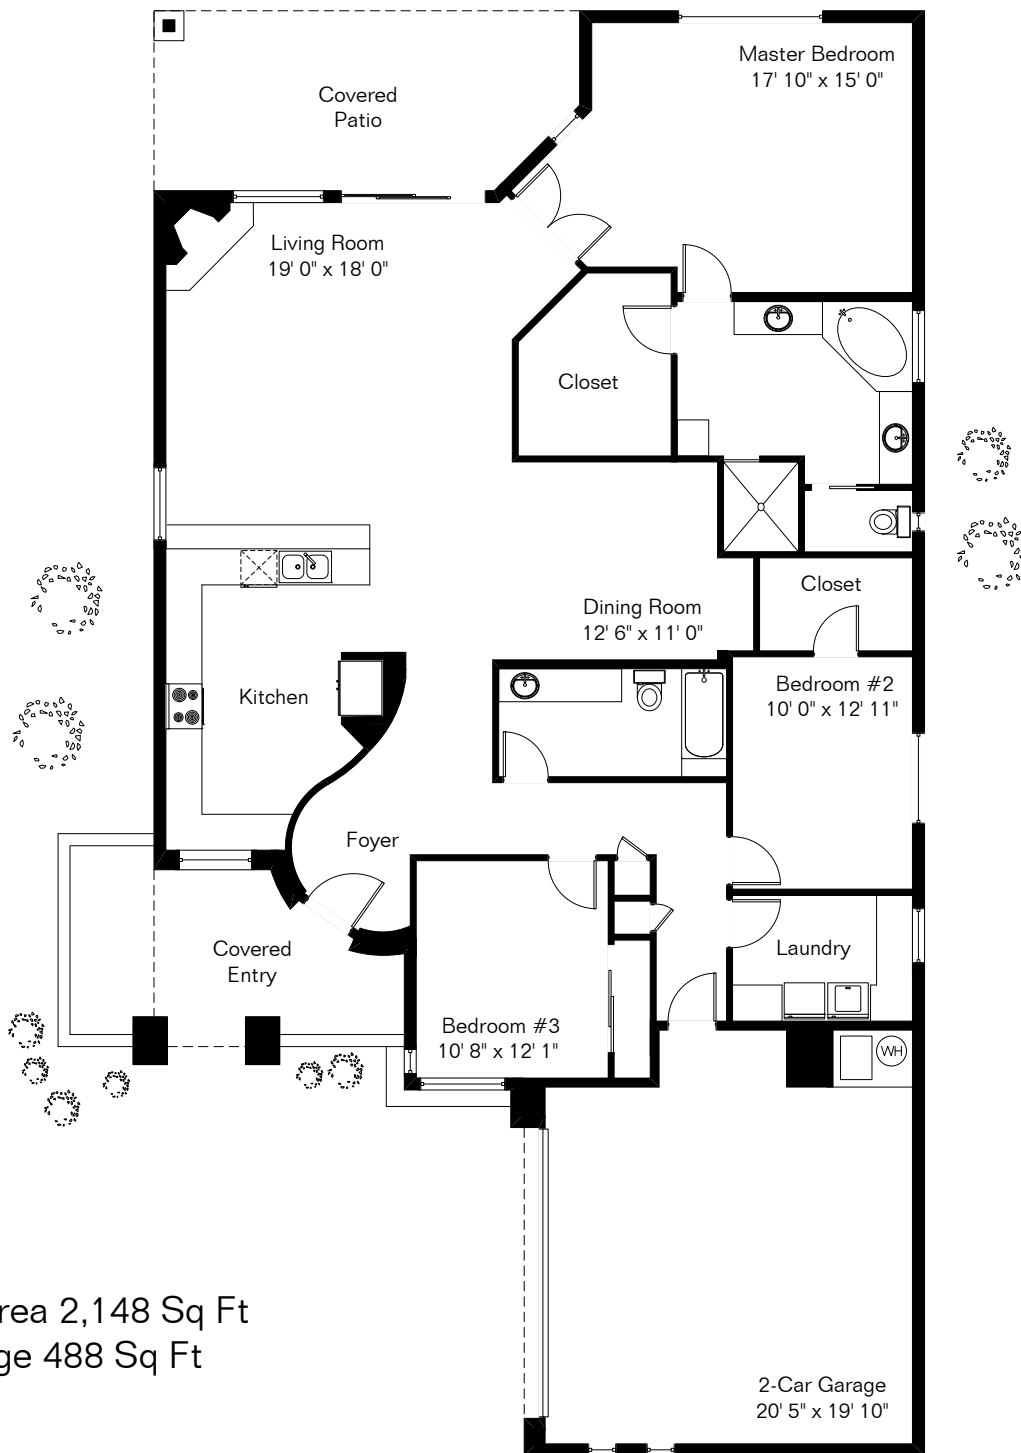

The square footages and room size information are deemed to be reliable but are not guaranteed and should be independently verified.

11418 N Moon Ranch Pl

Presented by Pam Treece
Long Realty Company
(520) 275-2664

Site Visit June 2006

0 ft. 6 ft. 10 ft. 20 ft.

Copyright 2006 Floor Plans First! LLC
All Rights Reserved.

www.FloorPlansFirst.com

Toll Free (877) 887-1500
Voice (520) 881-1500
Fax (520) 791-7701

Floor Plans First!
See the Floor Plan First!