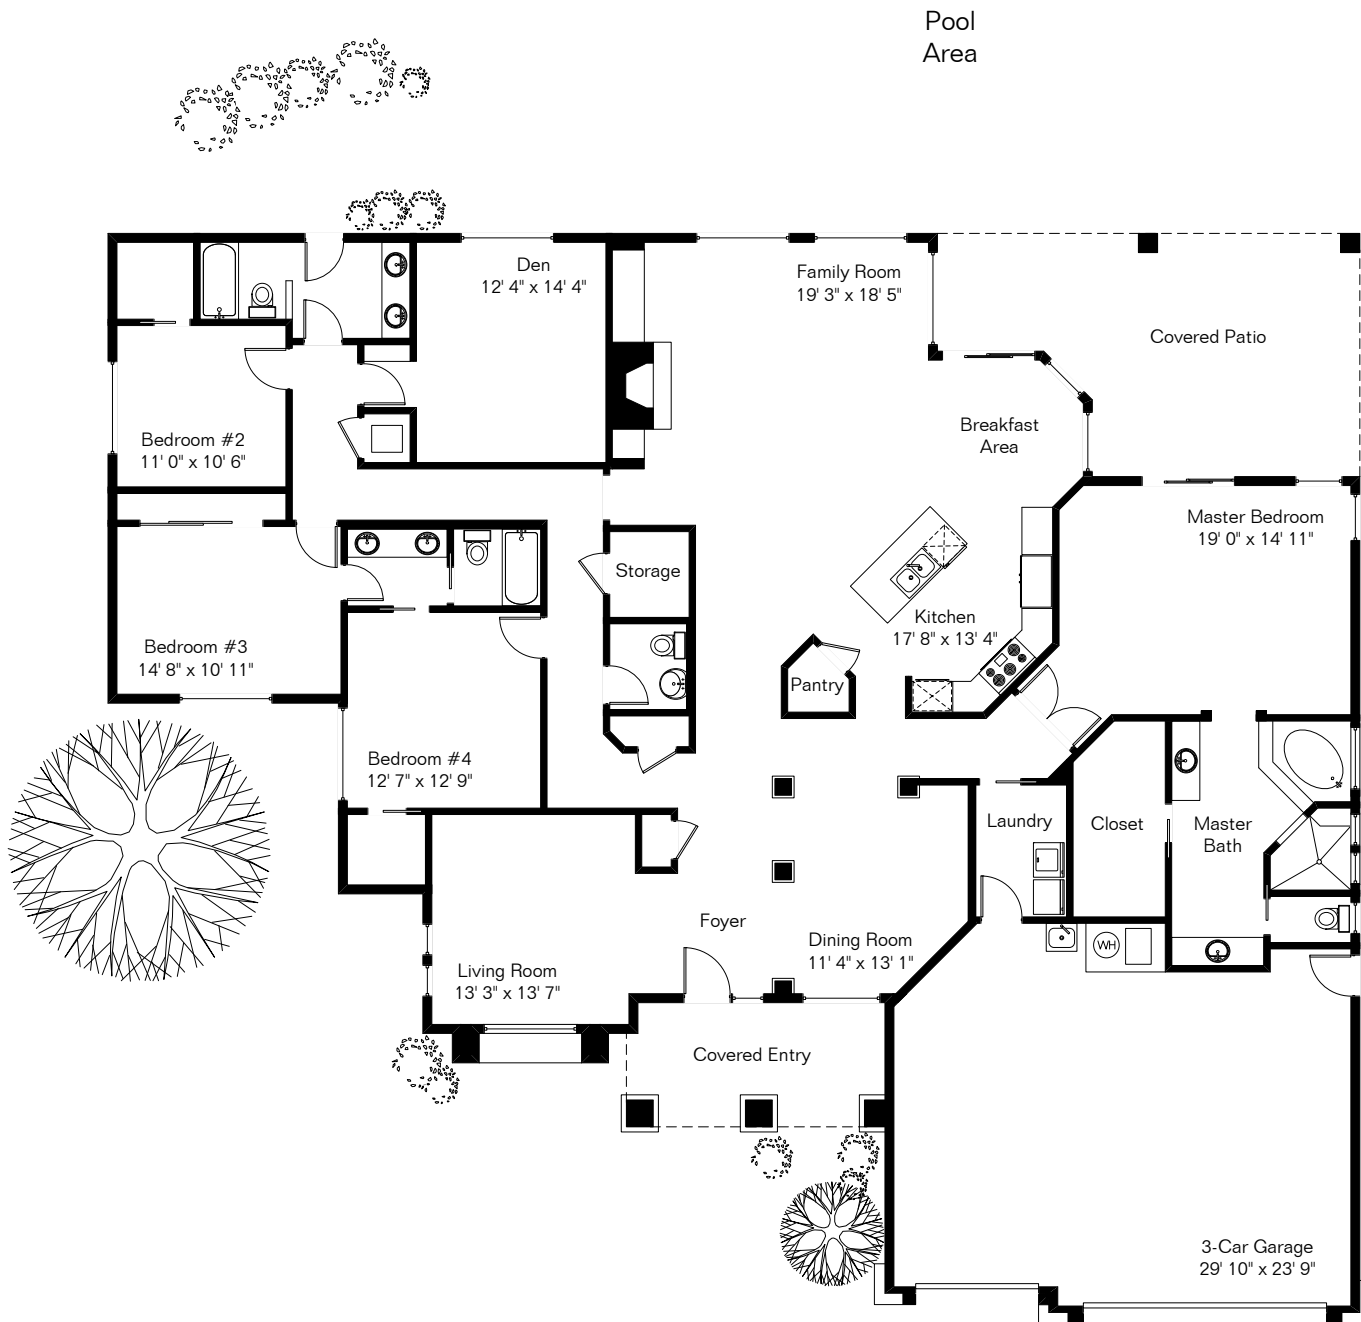

The square footages and room size information are deemed to be reliable but are not guaranteed and should be independently verified.

# 11579 N Meadow Sage Dr

Living Area 3,310 Sq Ft  
Garage 741 Sq Ft

Site Visit May 2017

0 ft. 6 ft. 10 ft. 20 ft.

Copyright 2017 Floor Plans First! LLC  
All Rights Reserved.

[www.FloorPlansFirst.com](http://www.FloorPlansFirst.com)