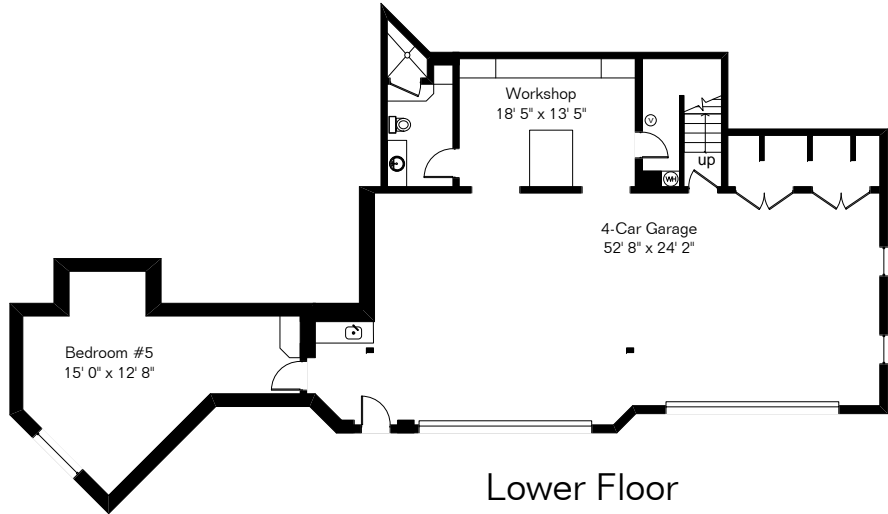

The square footages and room size information are deemed to be reliable but are not guaranteed and should be independently verified.

11701 E Balboa Place  
 Presented by Gina Moore (520) 861-7574,  
 & Aspen Corrado (520) 548-0990  
 Long Realty Company

Main Floor

Living Area 6,204 Sq Ft  
 Garage 1,910 Sq Ft

Lower Floor

Upper Level

Site Visit October 2007  
 0 ft. 6 ft. 10 ft. 20 ft.

Copyright 2009 Floor Plans First! LLC  
 All Rights Reserved.

www.FloorPlansFirst.com