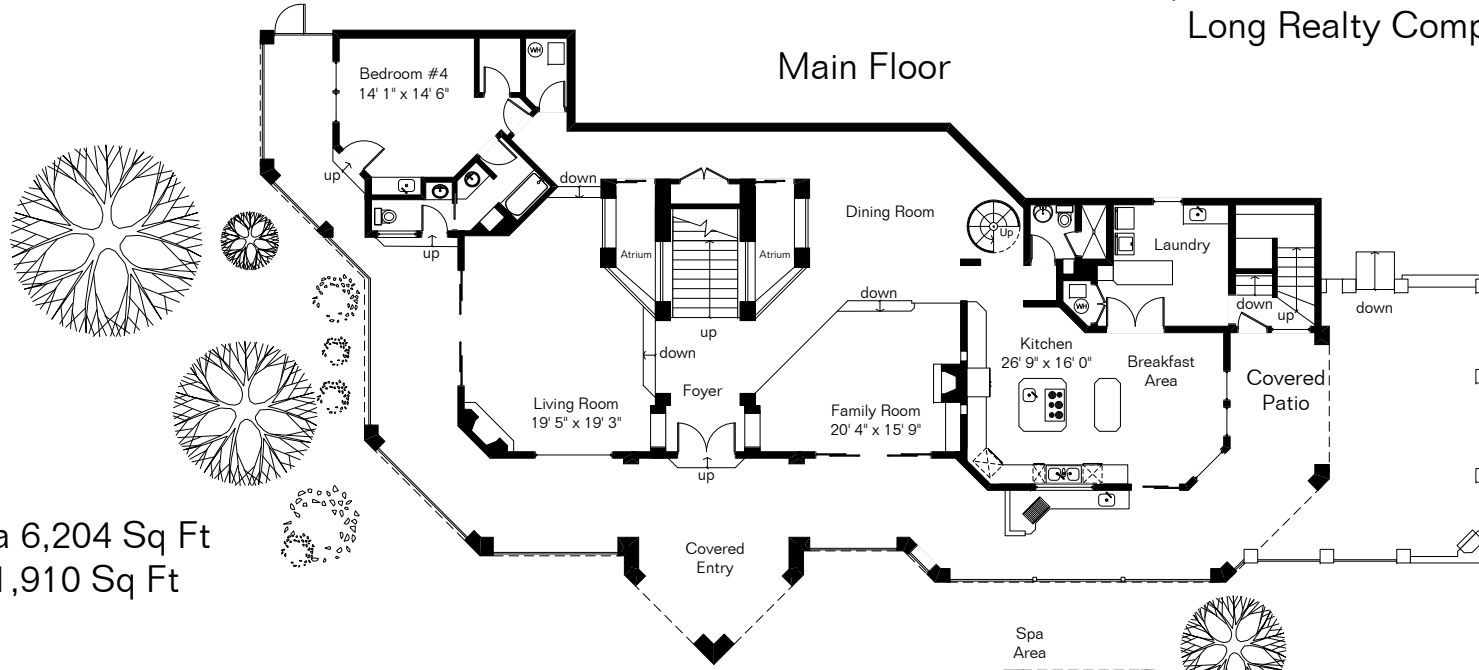

The square footages and room size information are deemed to be reliable but are not guaranteed and should be independently verified.

11701 E Balboa Place  
 Presented by Gina Moore (520) 861-7574,  
 & Aspen Corrado (520) 548-0990  
 Long Realty Company

Main Floor

Living Area 6,204 Sq Ft  
 Garage 1,910 Sq Ft

Lower Floor

Upper Level

Site Visit October 2007  
 0 ft. 6 ft. 10 ft. 20 ft.

Copyright 2009 Floor Plans First! LLC  
 All Rights Reserved.

www.FloorPlansFirst.com