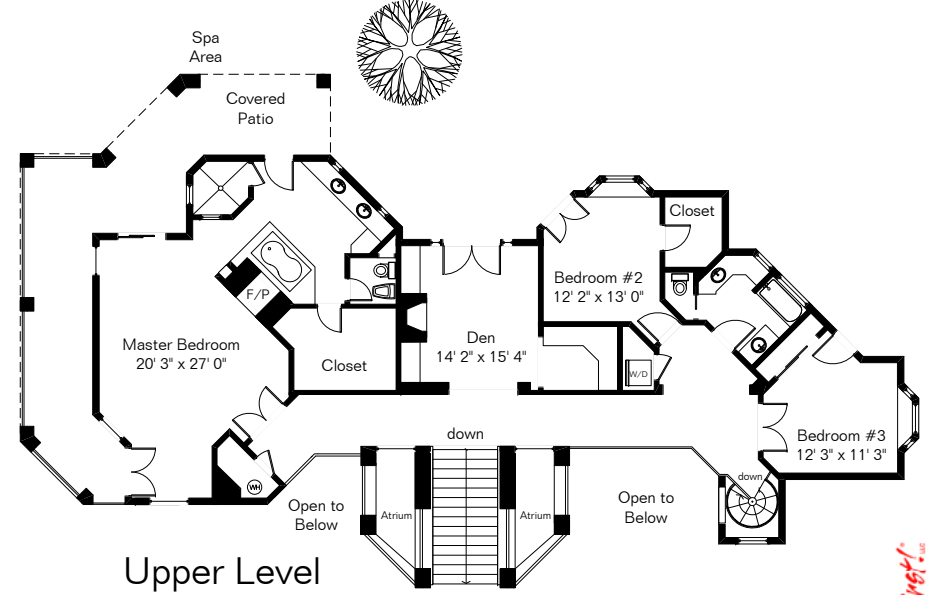

Main Floor

Living Area 6,204 Sq Ft  
 Garage 1,910 Sq Ft

Lower Floor

Upper Level

Site Visit October 2007  
 0 ft. 6 ft. 10 ft. 20 ft.

Copyright 2009 Floor Plans First! LLC  
 All Rights Reserved.

www.FloorPlansFirst.com