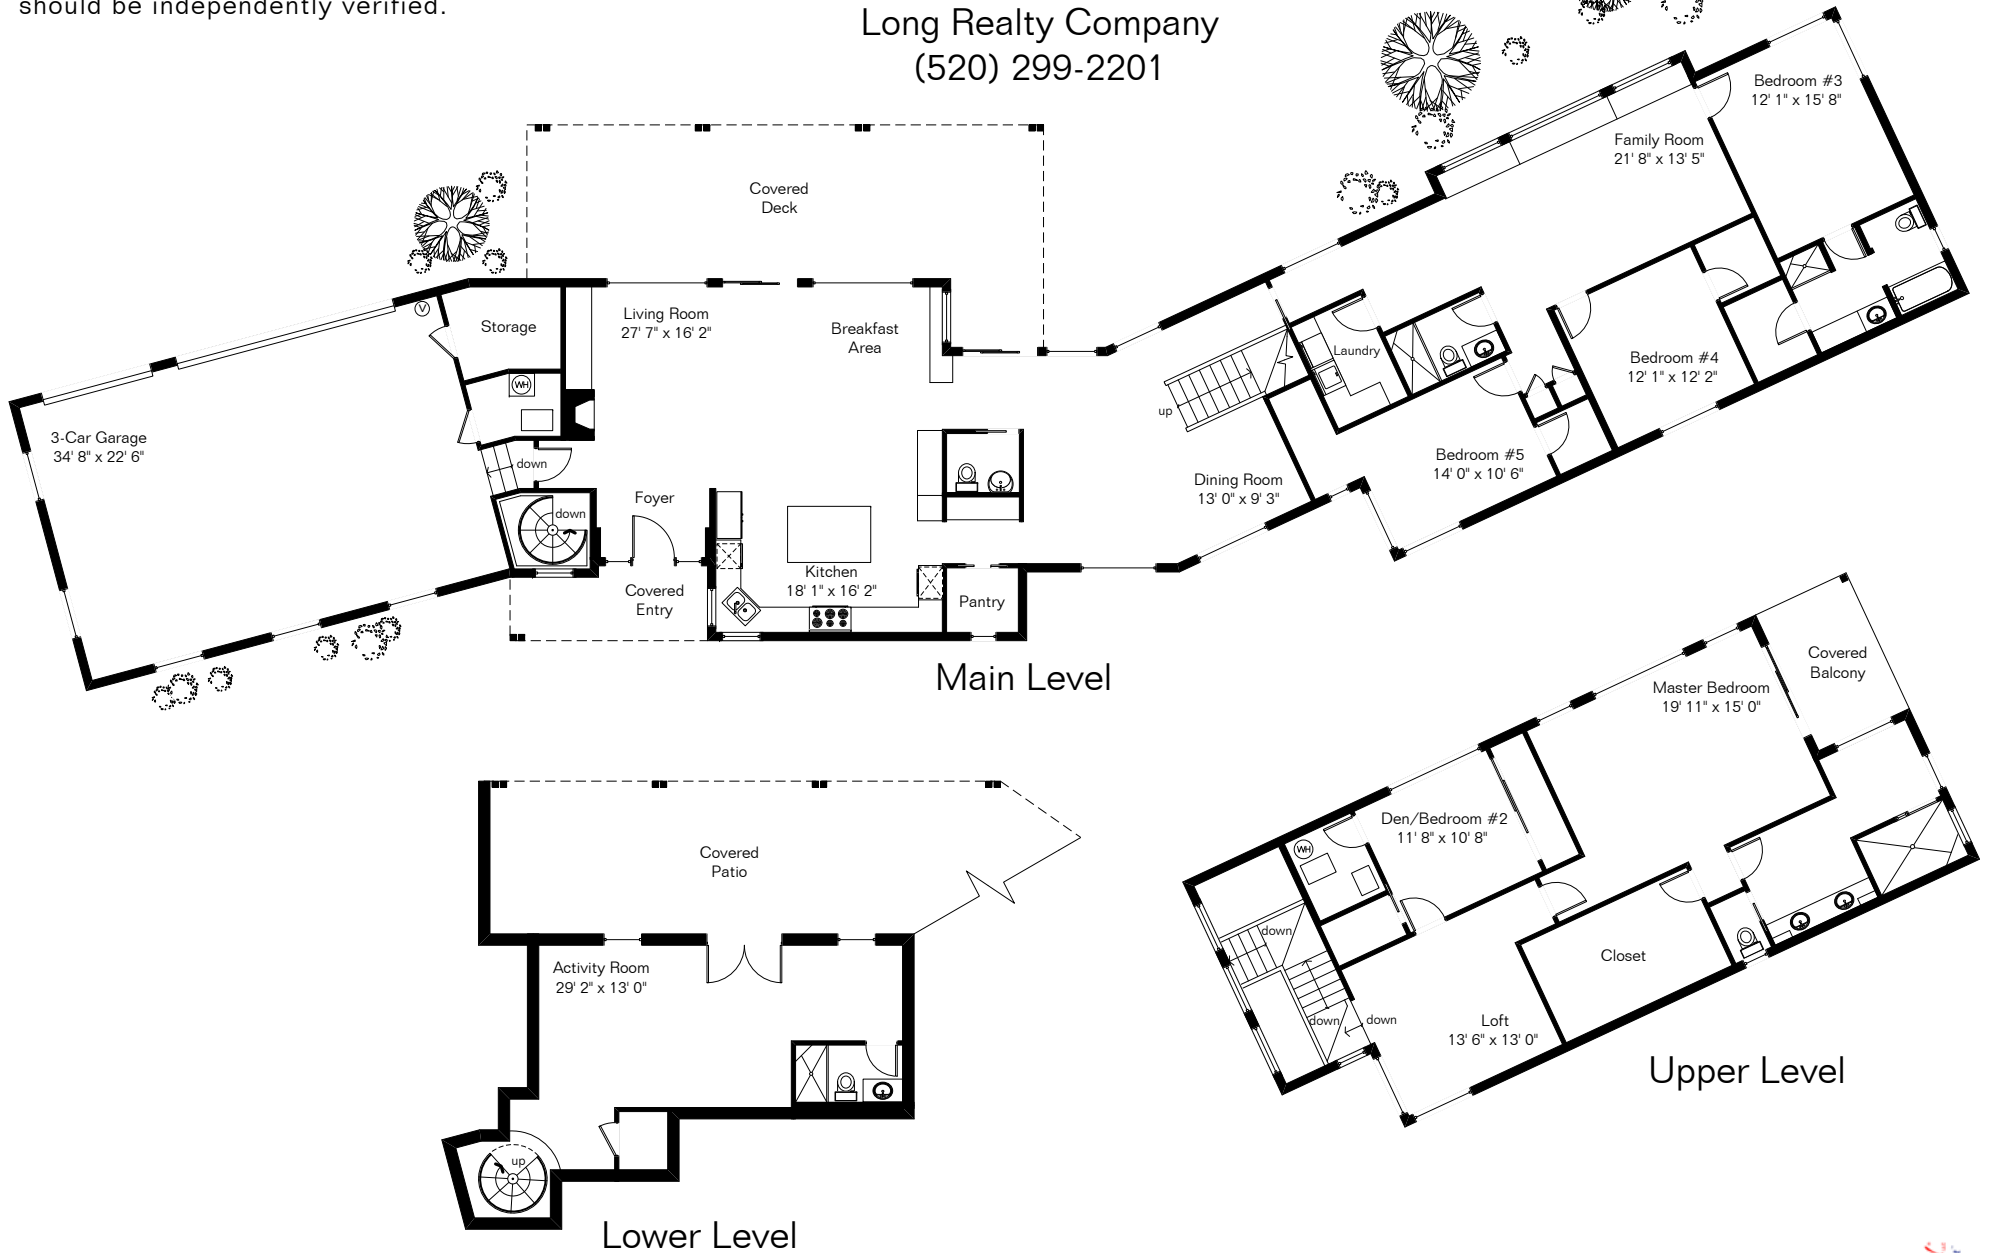

The square footages and room size information are deemed to be reliable but are not guaranteed and should be independently verified.

11960 E Ponce De Leon

Presented by Laurie Kaye
 Long Realty Company
 (520) 299-2201

Site Visit May 2006

Copyright 2006 Floor Plans First! LLC
 All Rights Reserved.

Living Area 4,647 Sq Ft
 Garage 974 Sq Ft

www.FloorPlansFirst.com

Toll Free (877) 887-1500
 Voice (520) 881-1500
 Fax (520) 791-7701