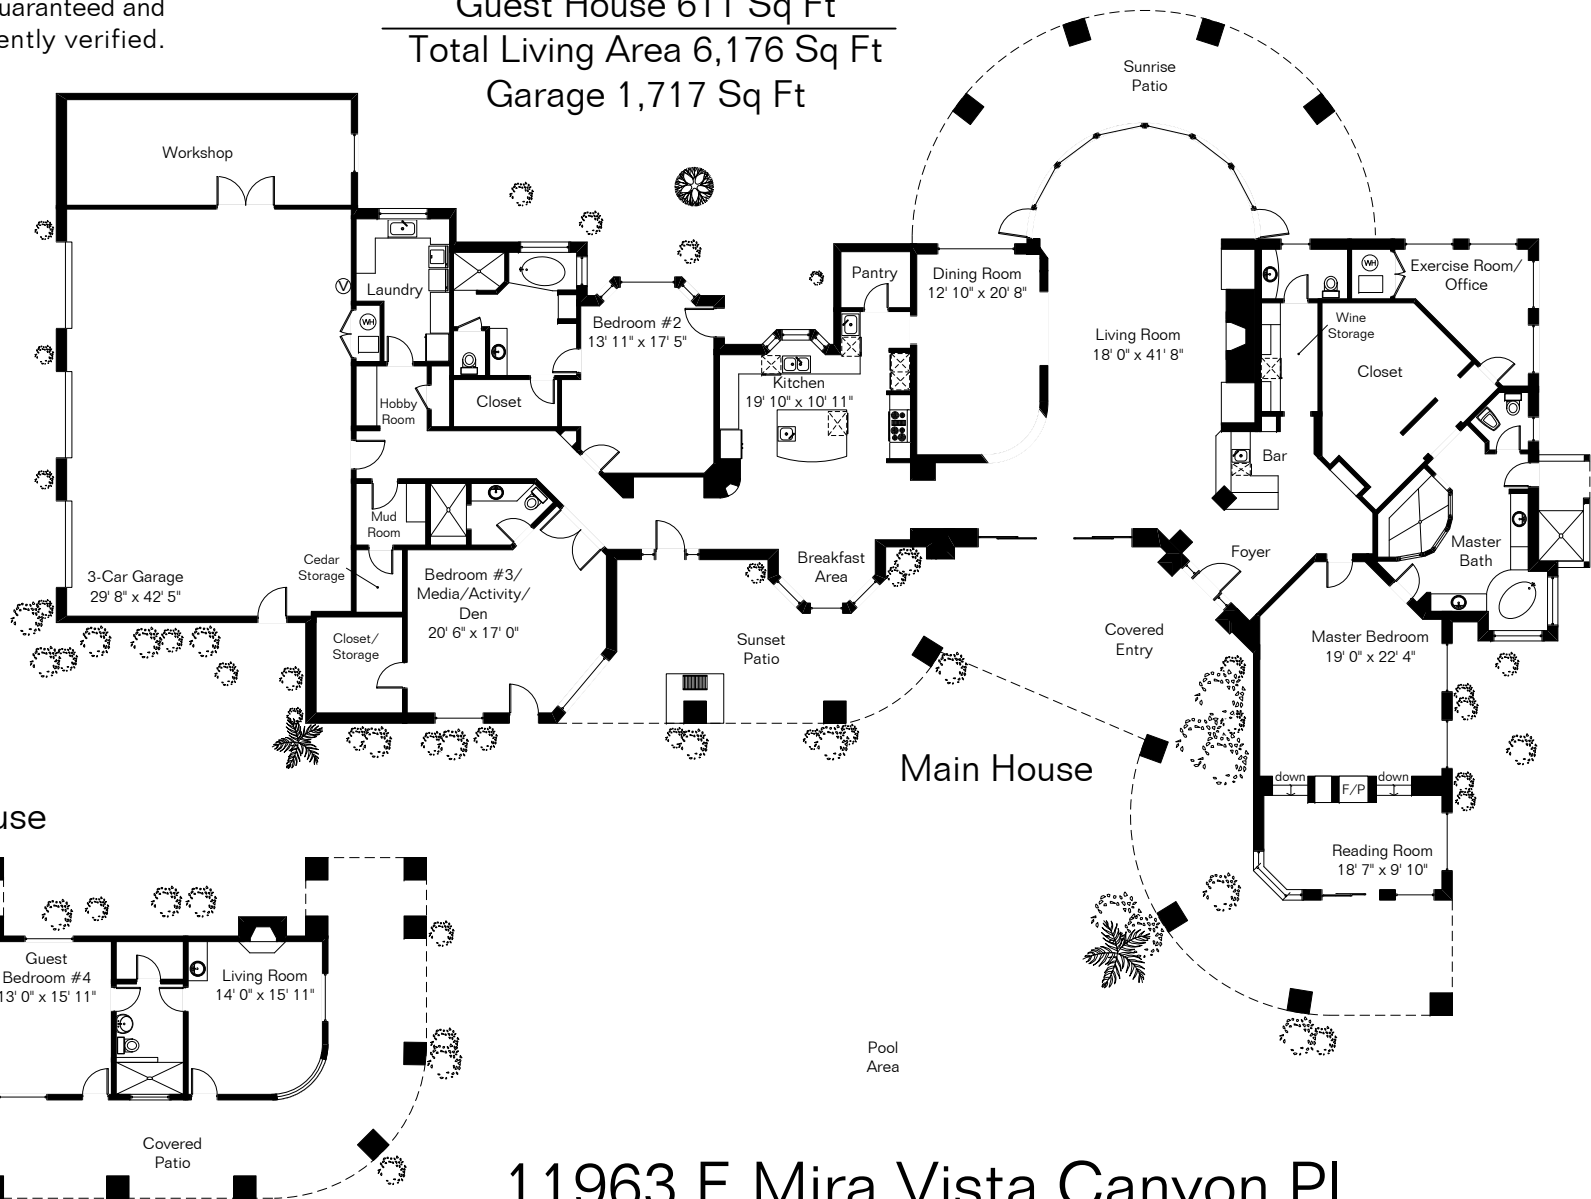

The square footages and room size information are deemed to be reliable but are not guaranteed and should be independently verified.

Main House 5,565 Sq Ft  
 Guest House 611 Sq Ft  
 Total Living Area 6,176 Sq Ft  
 Garage 1,717 Sq Ft

Site Visit December 2008

Copyright 2008 Floor Plans First! LLC  
 All Rights Reserved.

11963 E Mira Vista Canyon Pl

Presented by Marilyn Kahlich (520) 395-7878,

Nikki Halle (520) 547-5015

& Desiree Mooney (520) 465-5665