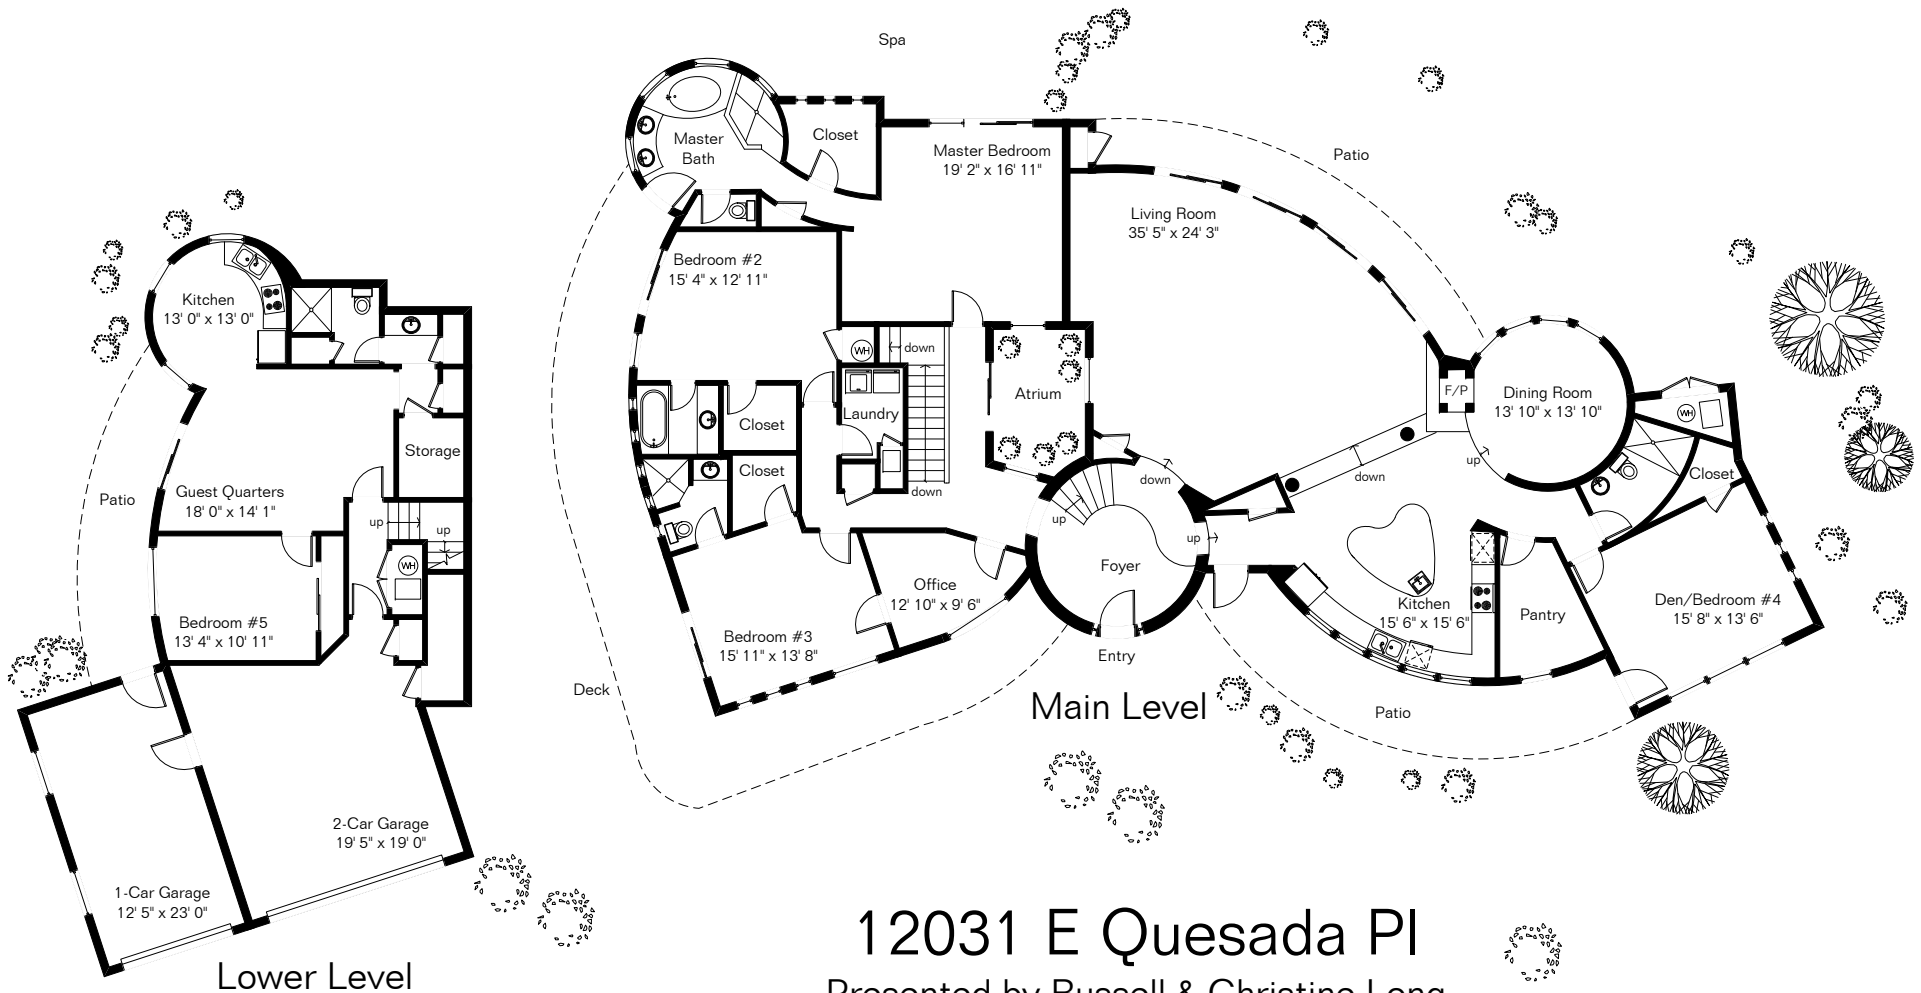

The square footages and room size information are deemed to be reliable but are not guaranteed and should be independently verified.

Living Area 4,494 Sq Ft  
Garage 827 Sq Ft

12031 E Quesada Pl  
Presented by Russell & Christine Long  
Long Realty Company  
(520) 529-1116

Site Visit September 2009

Copyright 2009 Floor Plans First! LLC  
All Rights Reserved.

[www.FloorPlansFirst.com](http://www.FloorPlansFirst.com)

Toll Free (877) 887-1500  
Voice (520) 881-1500  
Fax (520) 791-7701

Floor Plans First!  
See the Floor Plan First