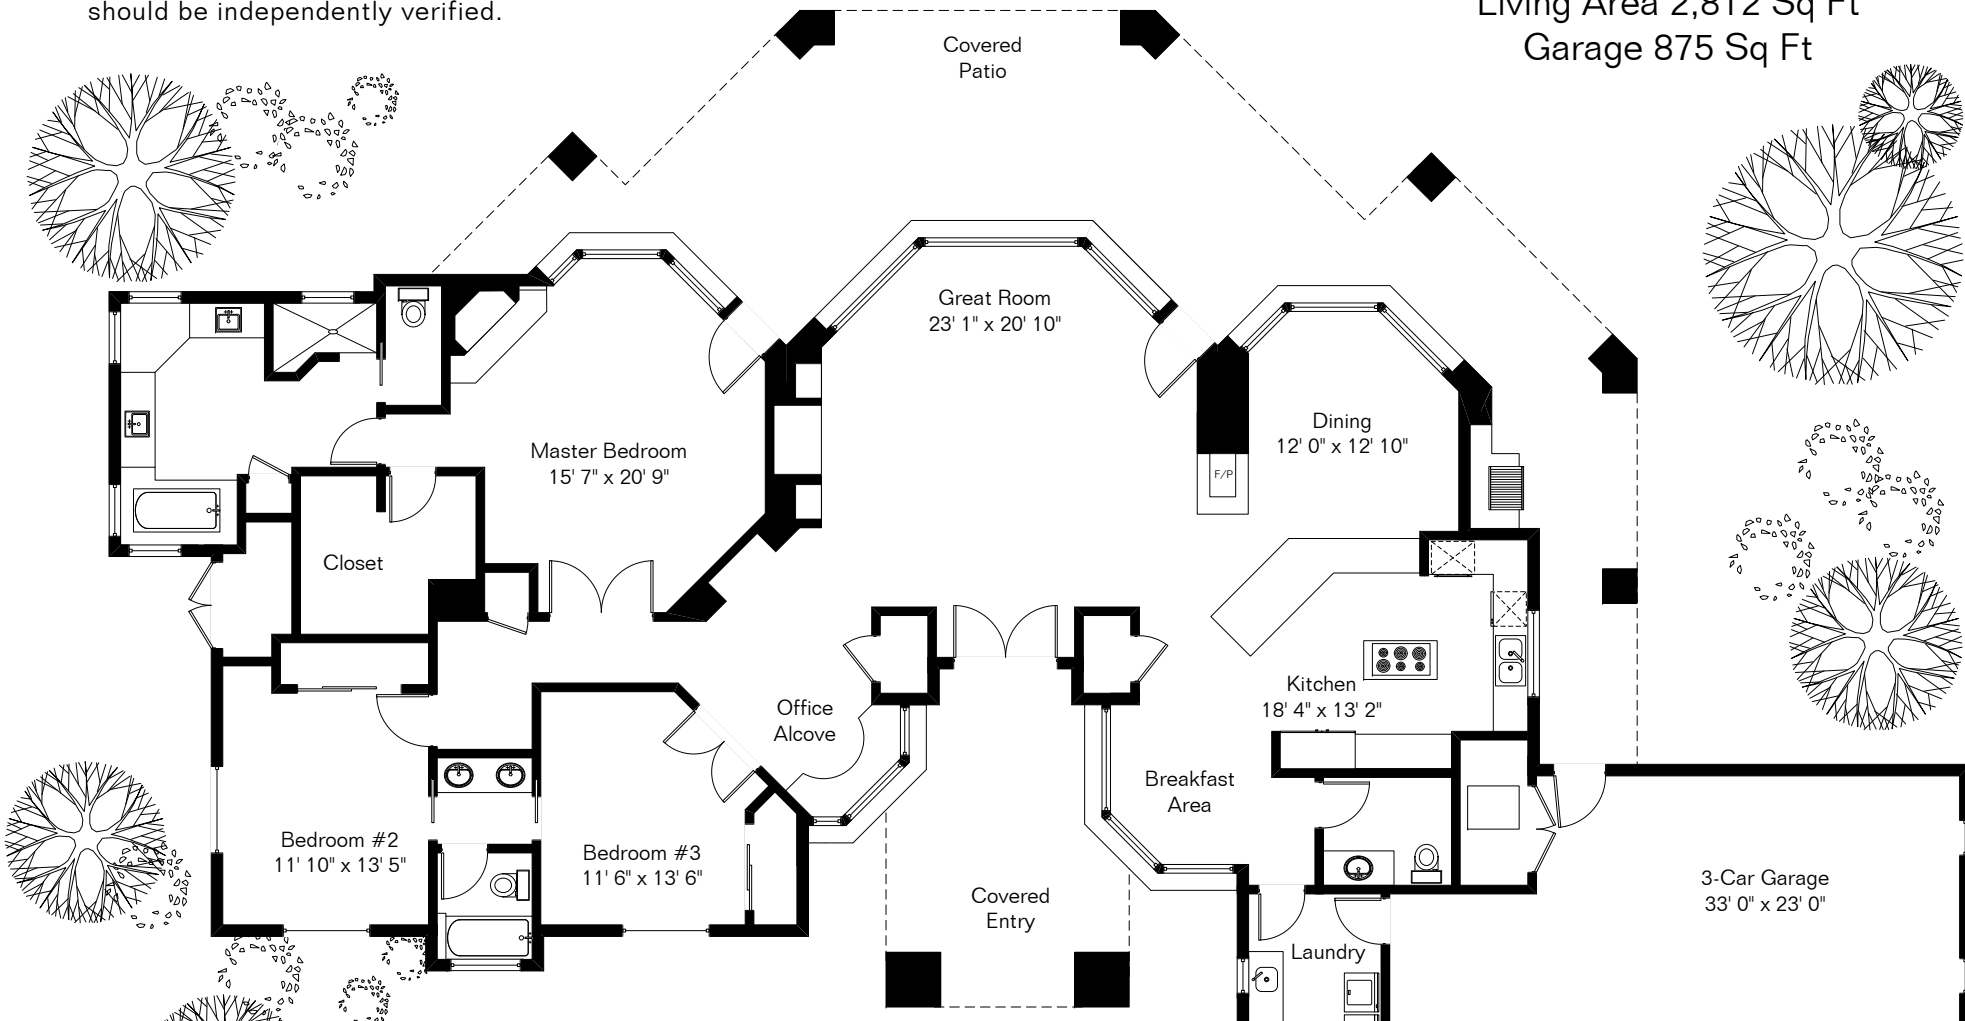

The square footages and room size information are deemed to be reliable but are not guaranteed and should be independently verified.

Living Area 2,812 Sq Ft
Garage 875 Sq Ft

12117 N Solitude Ridge Place