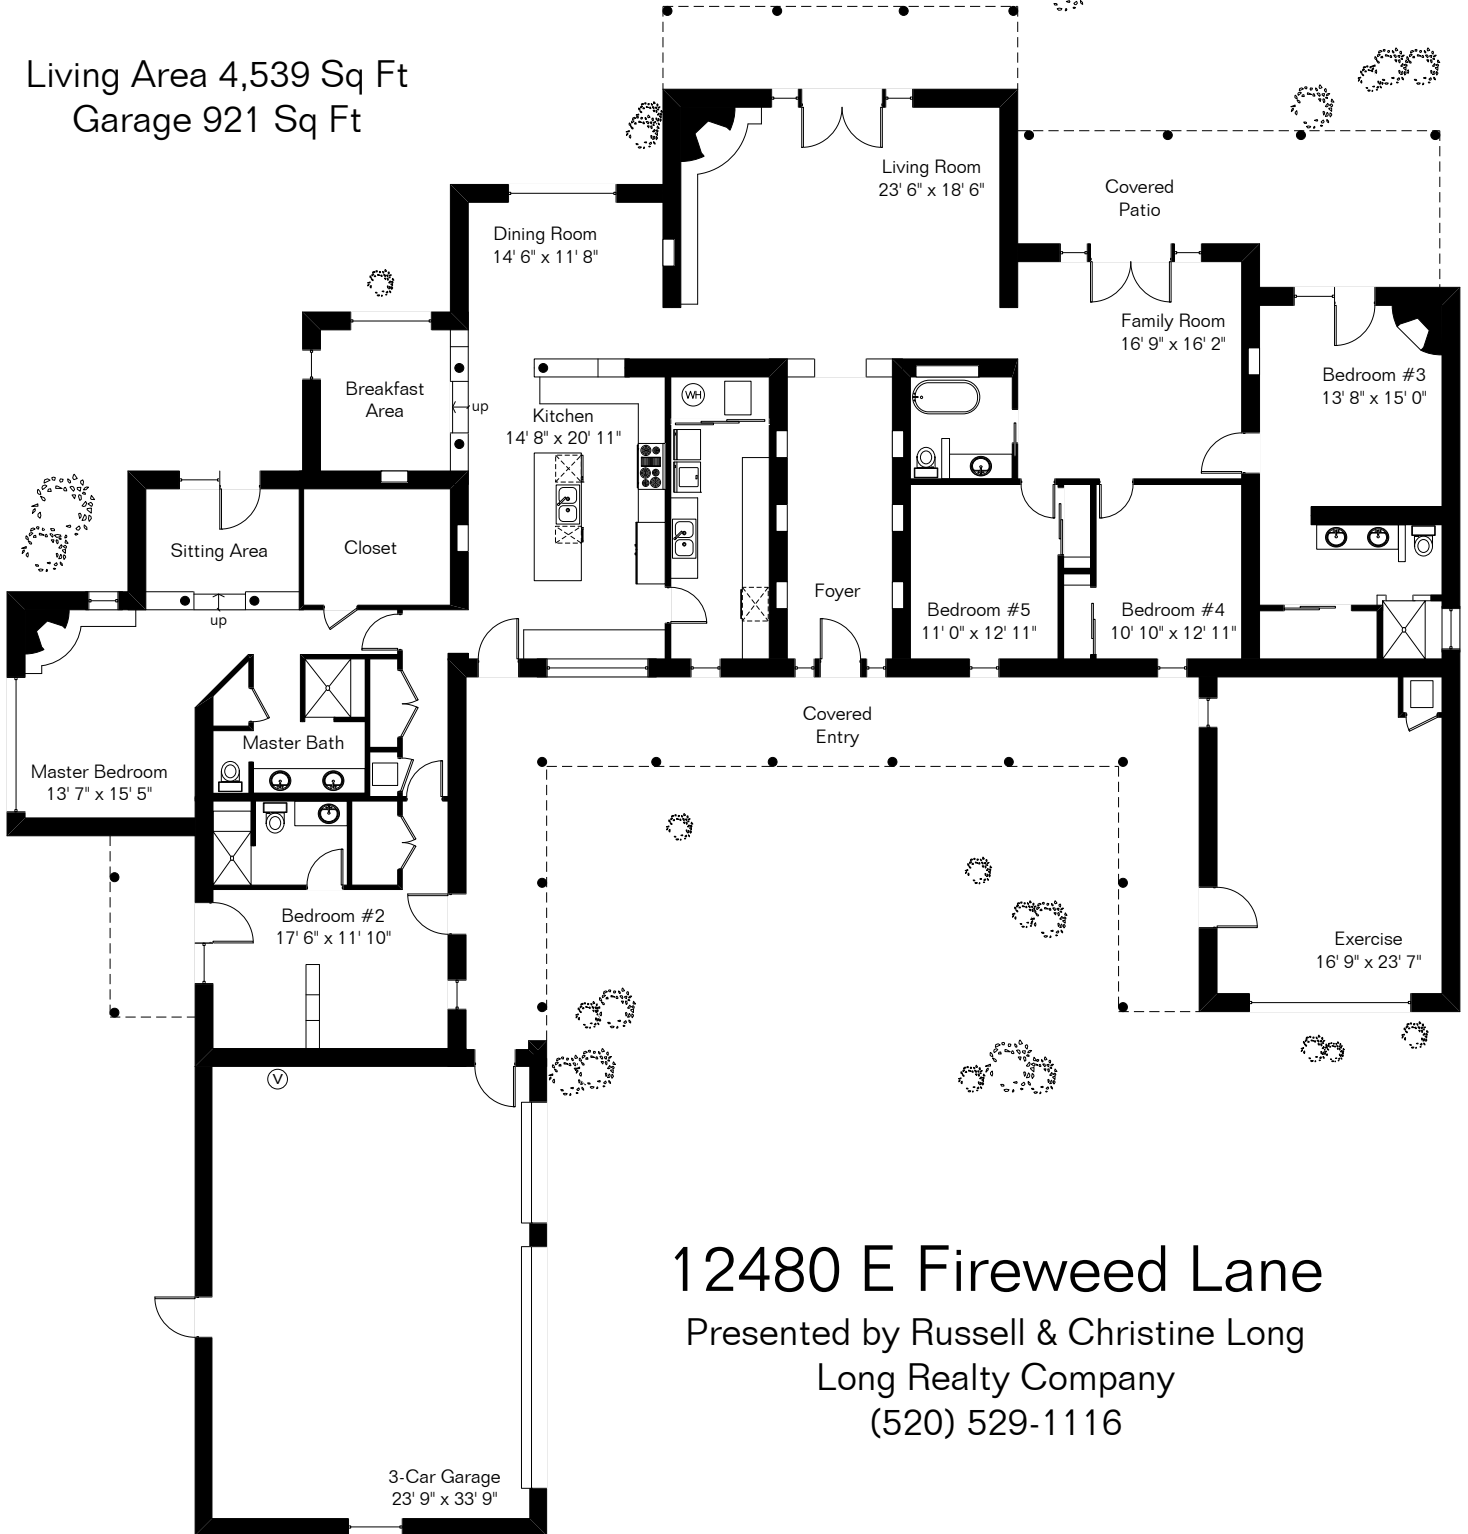

The square footages and room size information are deemed to be reliable but are not guaranteed and should be independently verified.

Pool Area

Living Area 4,539 Sq Ft
Garage 921 Sq Ft

12480 E Fireweed Lane

Presented by Russell & Christine Long
Long Realty Company
(520) 529-1116

Site Visit December 2008

0 ft. 6 ft. 10 ft. 20 ft.

Copyright 2008 Floor Plans First! LLC
All Rights Reserved.

www.FloorPlansFirst.com