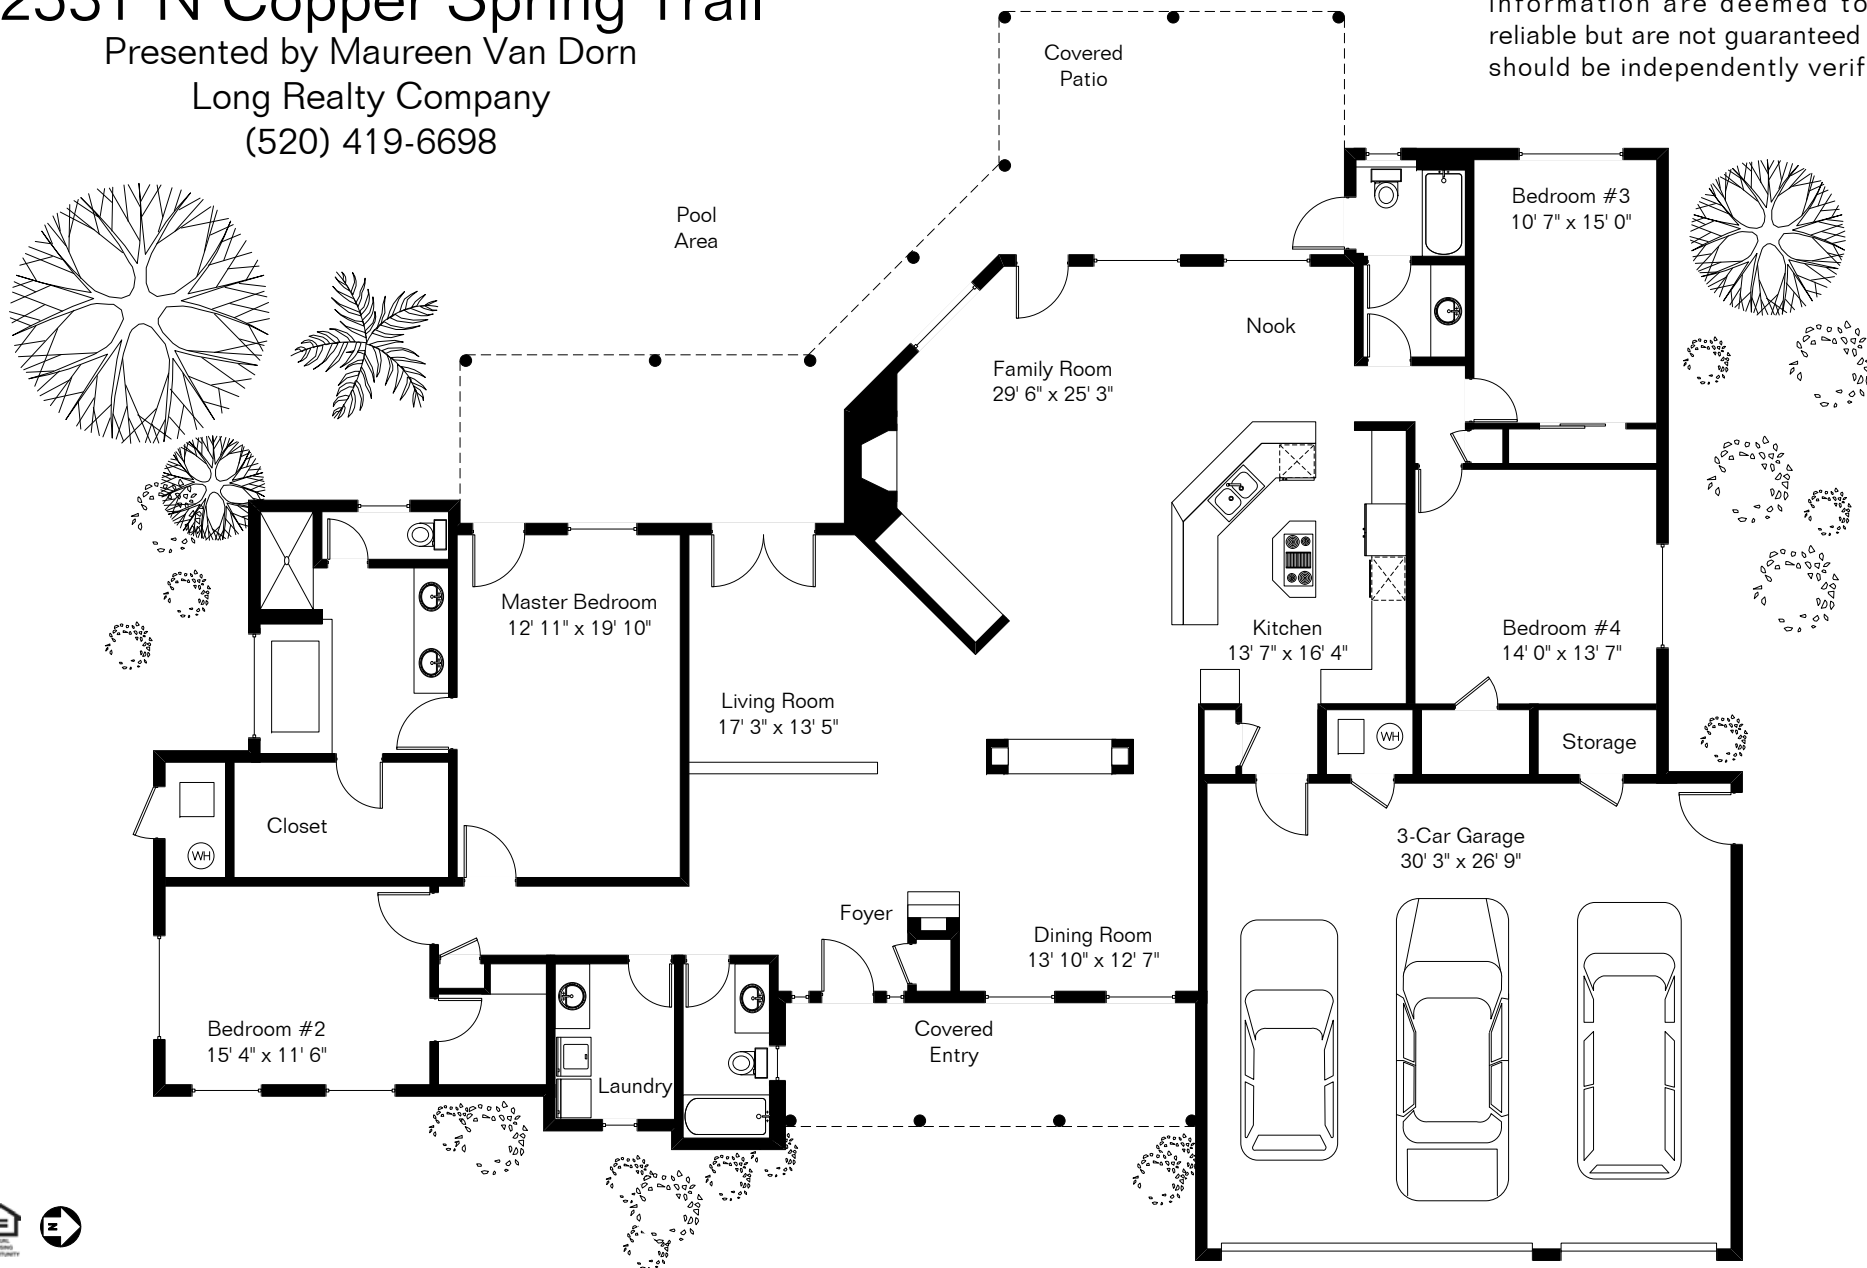

12531 N Copper Spring Trail

Presented by Maureen Van Dorn

Long Realty Company

(520) 419-6698

The square footages and room size information are deemed to be reliable but are not guaranteed and should be independently verified.

Site Visit April 2009

0 ft. 6 ft. 10 ft. 20 ft.

Living Area 3,005 Sq Ft
Garage 922 Sq Ft

Copyright 2009 Floor Plans First! LLC
All Rights Reserved.

www.FloorPlansFirst.com

Toll Free (877) 887-1500
Voice (520) 881-1500
Fax (520) 791-7701