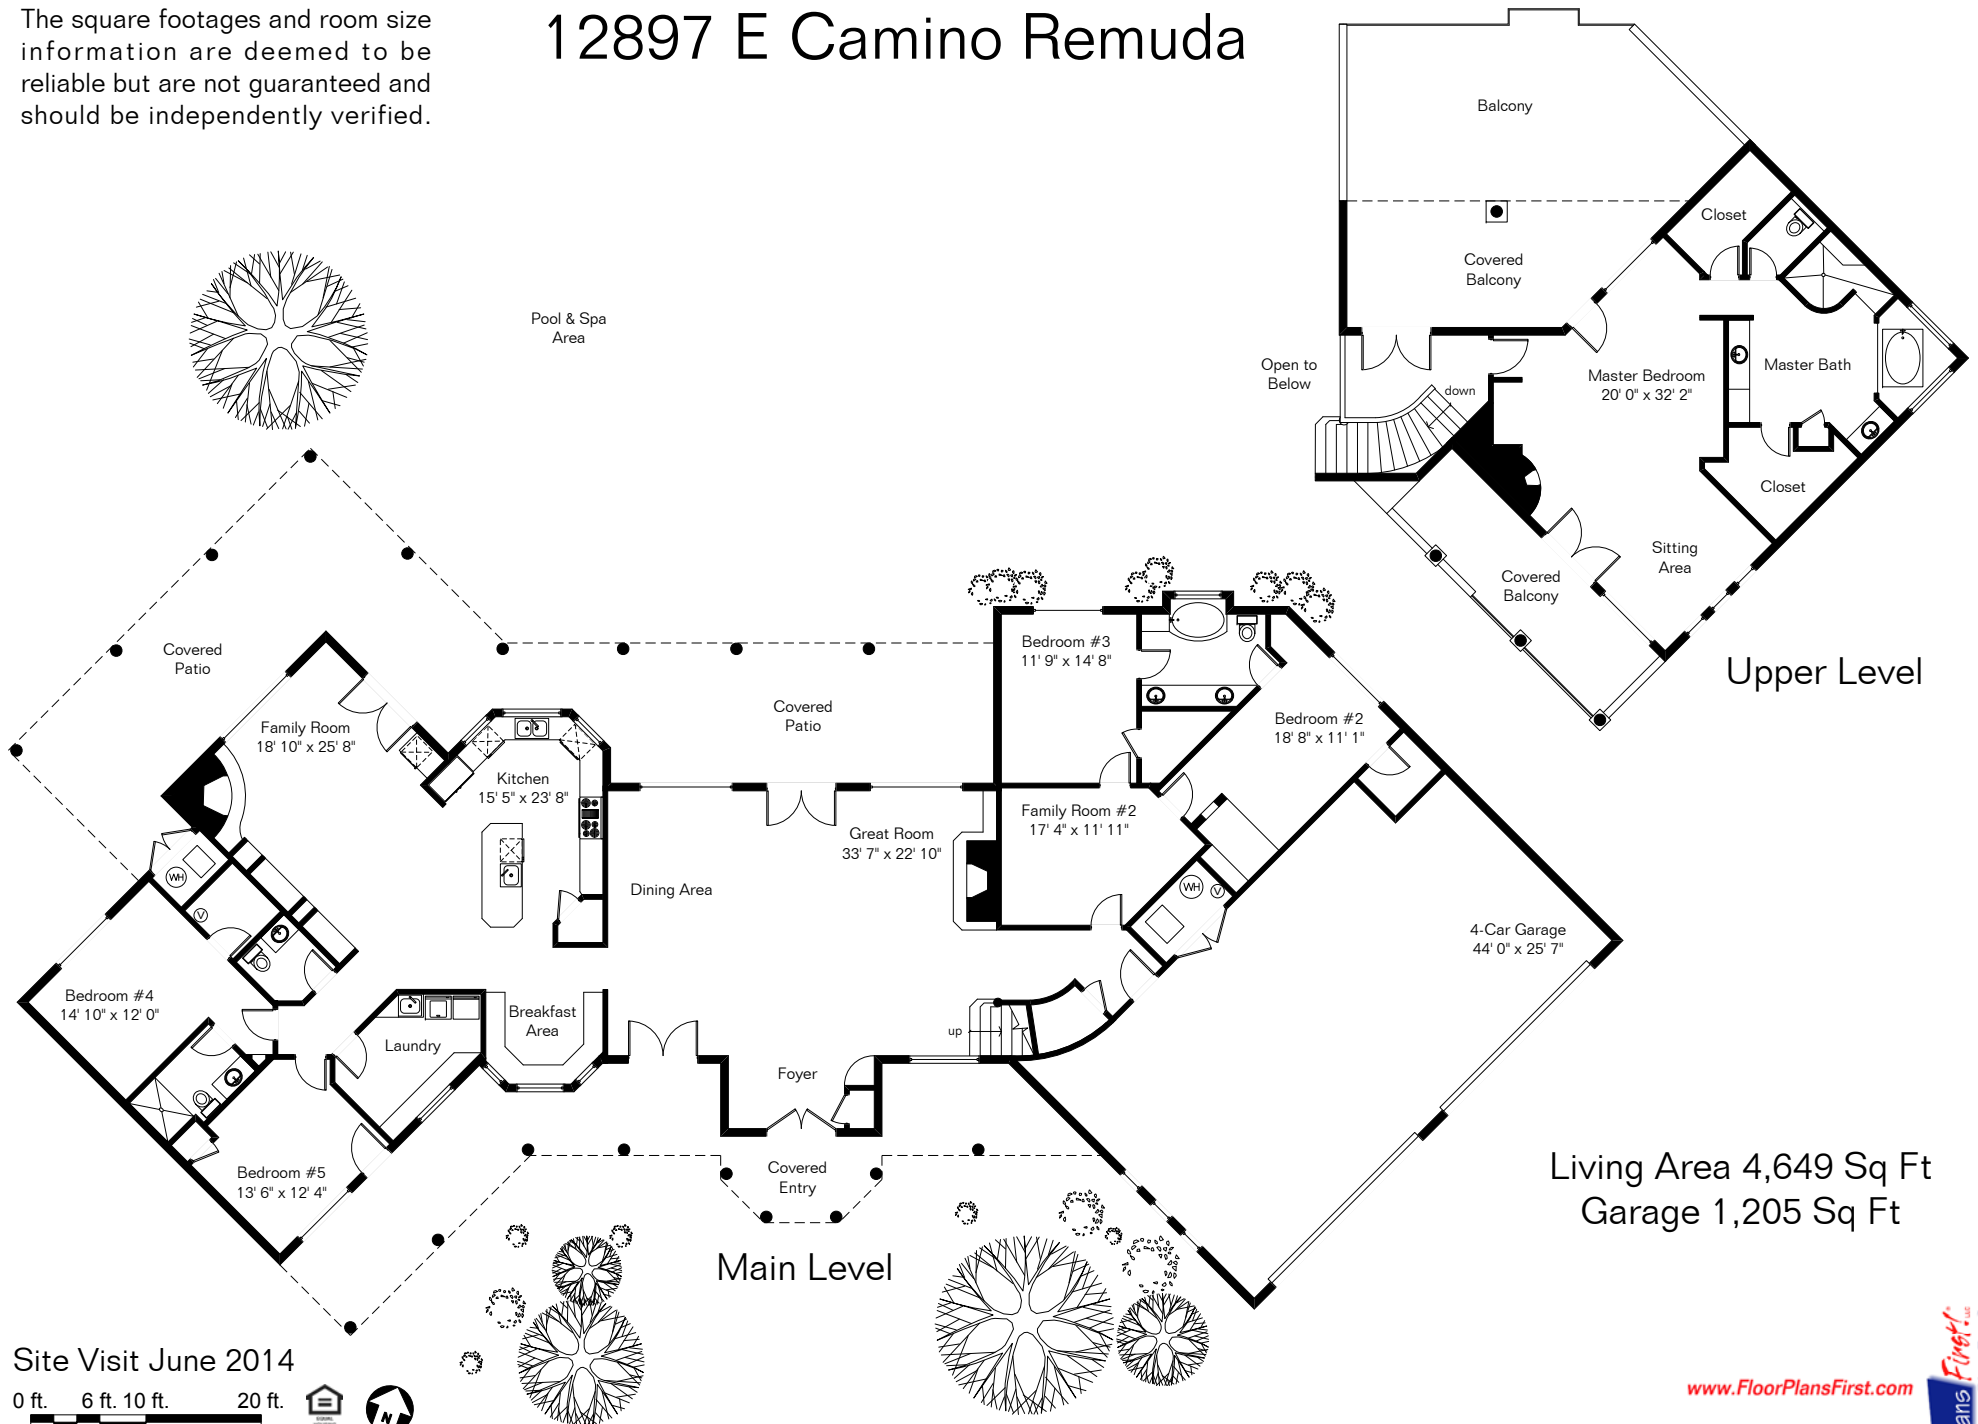

The square footages and room size information are deemed to be reliable but are not guaranteed and should be independently verified.

# 12897 E Camino Remuda

Living Area 4,649 Sq Ft  
Garage 1,205 Sq Ft

Site Visit June 2014

Copyright 2014 Floor Plans First! LLC  
All Rights Reserved.

[www.FloorPlansFirst.com](http://www.FloorPlansFirst.com)