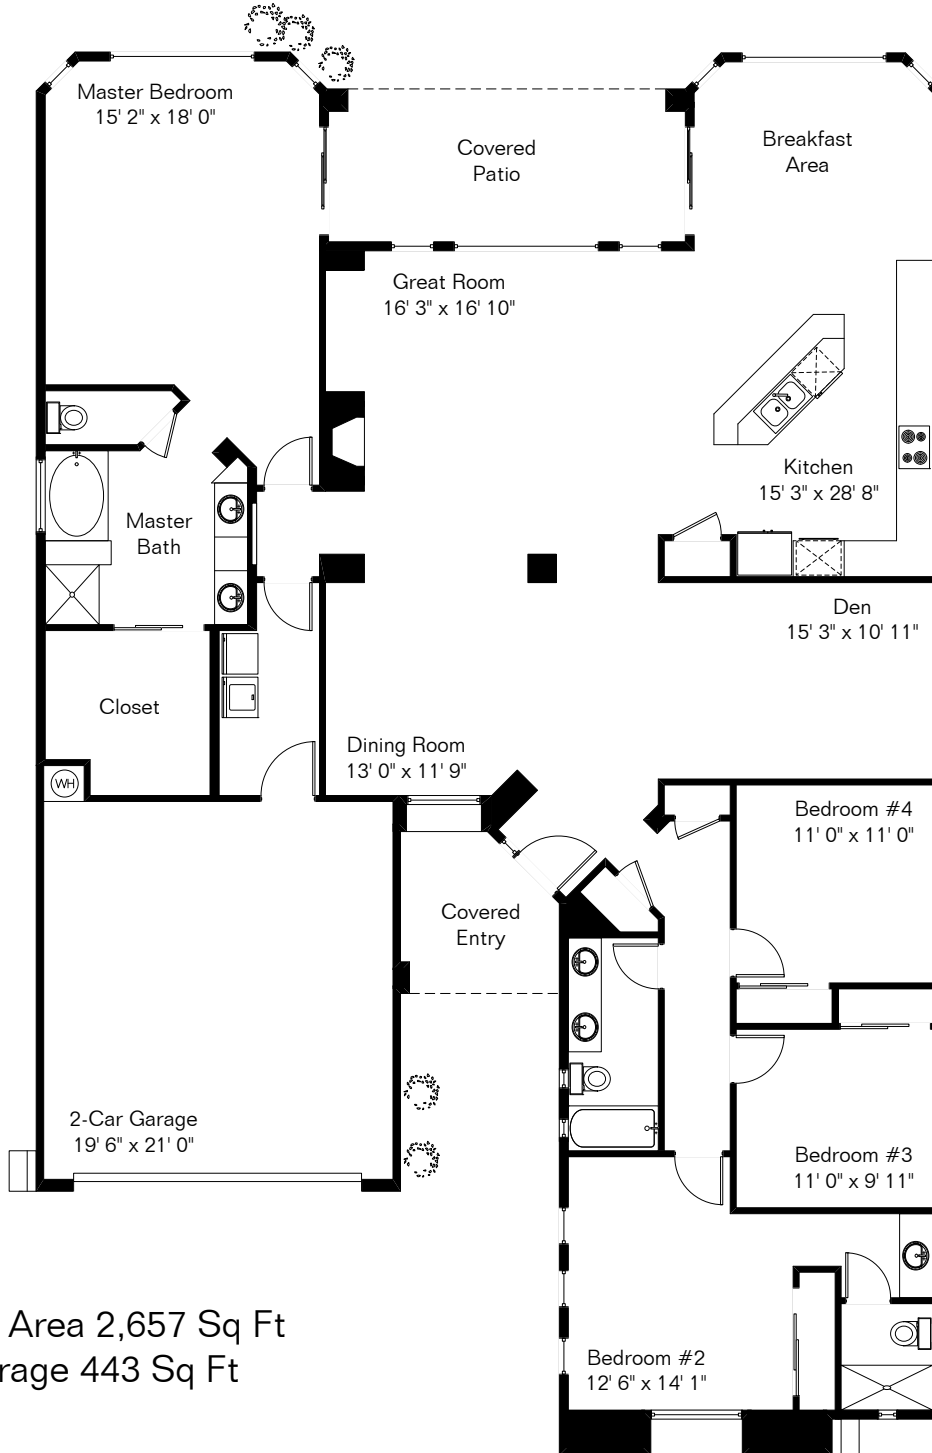

The square footages and room size information are deemed to be reliable but are not guaranteed and should be independently verified.

# 13110 N Kenosha Bluff Dr

Presented by Linda Lineberry

Long Realty Company

(520) 918-5406

Living Area 2,657 Sq Ft  
Garage 443 Sq Ft

Site Visit January 2010

Copyright 2010 Floor Plans First! LLC  
All Rights Reserved.