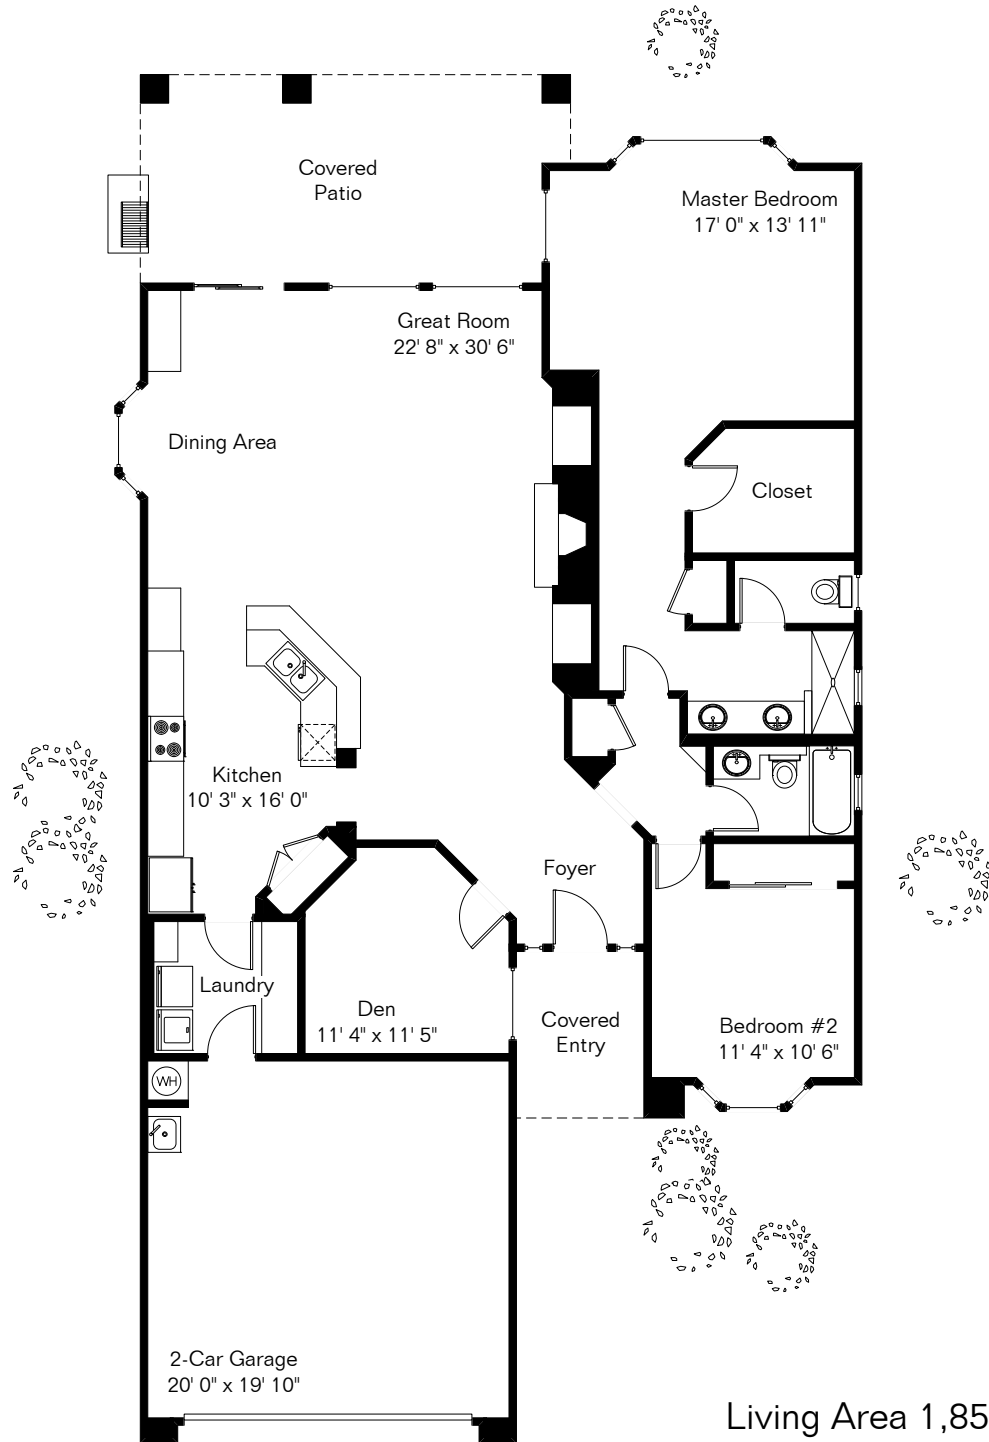

The square footages and room size information are deemed to be reliable but are not guaranteed and should be independently verified.

# 13406 N Sunset Mesa Dr

Presented by Brian Edkins  
Long Realty Company  
(520) 665-3106

Living Area 1,859 Sq Ft  
Garage 428 Sq Ft

Site Visit January 2010

0 ft. 6 ft. 10 ft. 20 ft.

Copyright 2010 Floor Plans First! LLC  
All Rights Reserved.