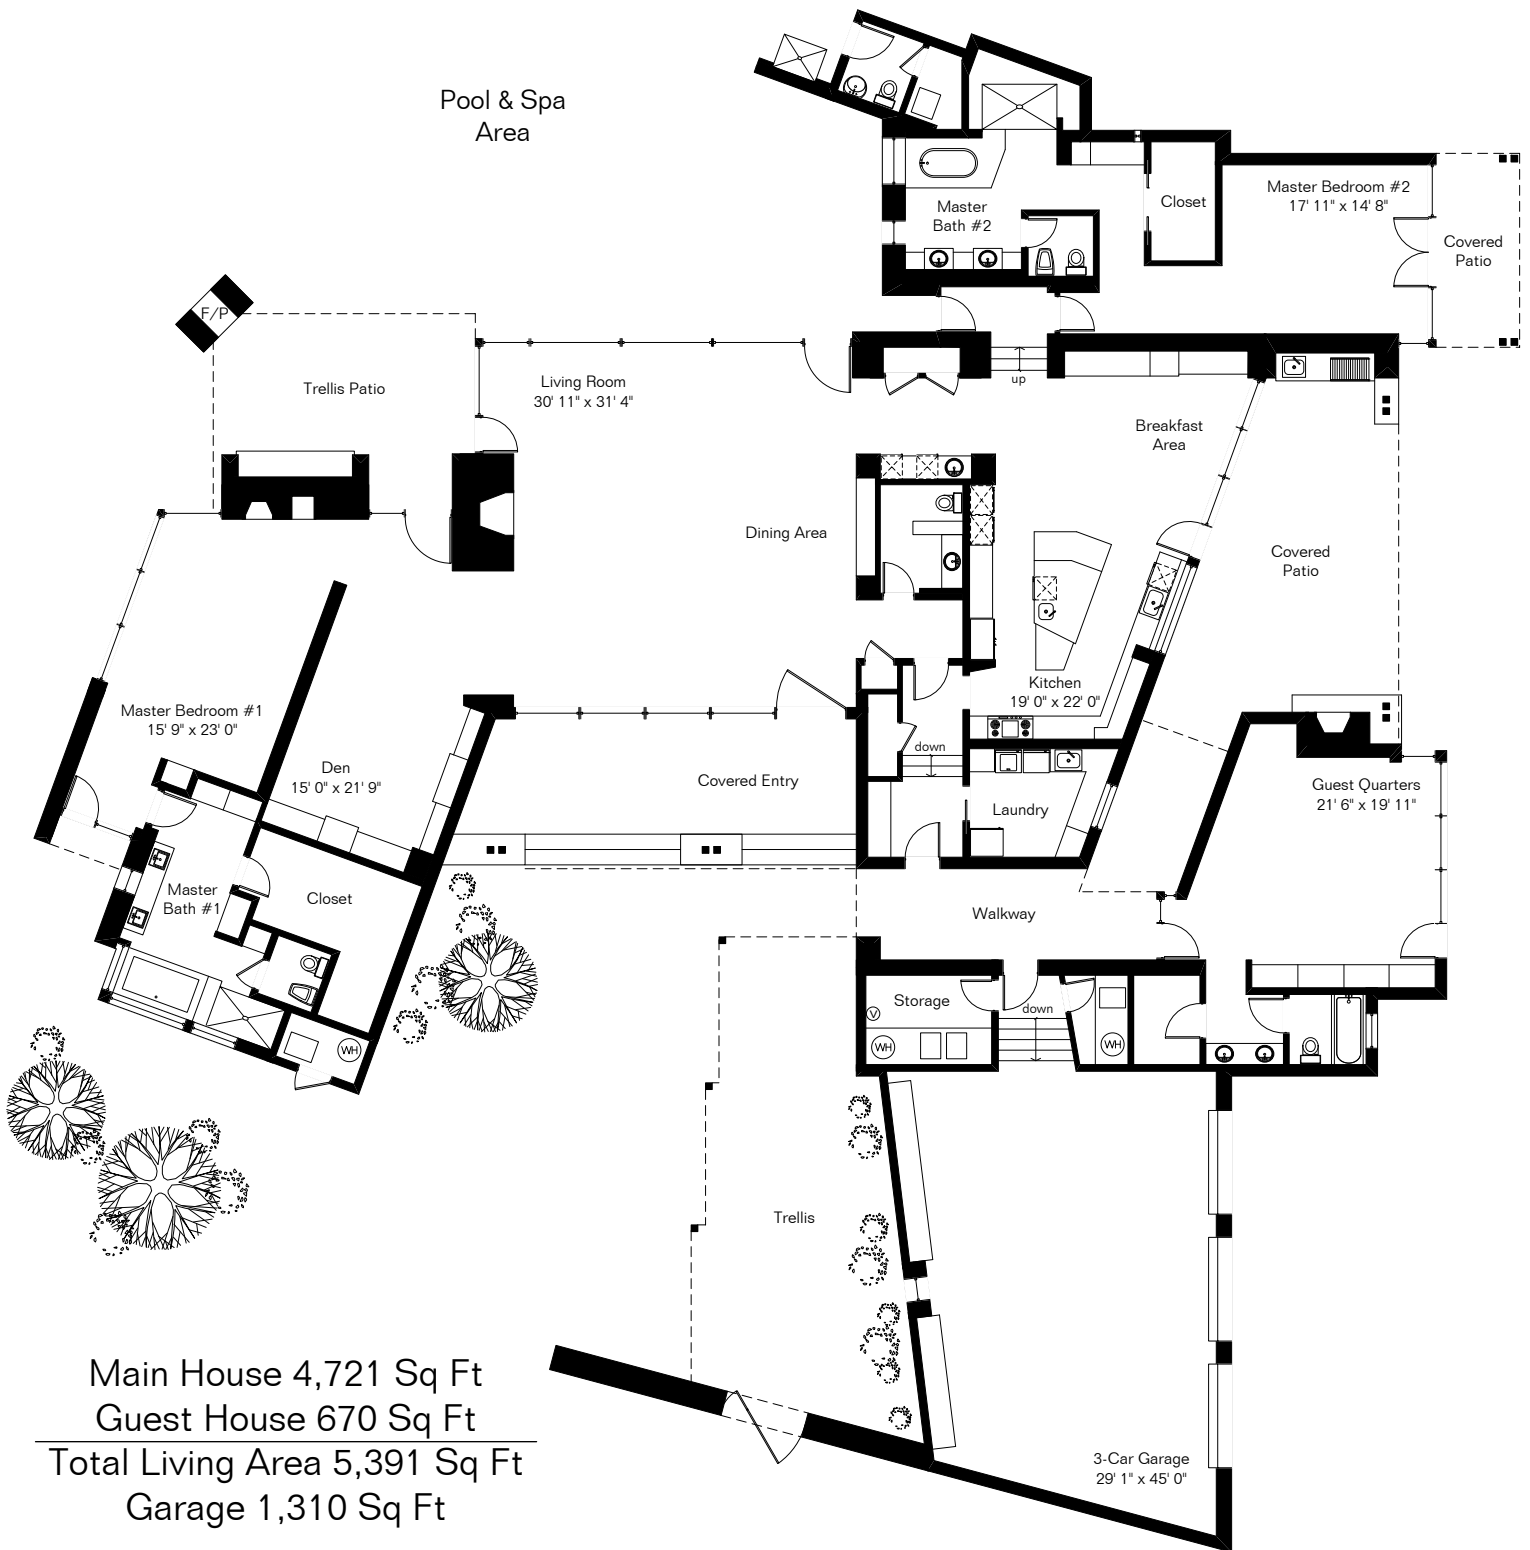

The square footages and room size information are deemed to be reliable but are not guaranteed and should be independently verified.

# 13485 N Old Ranch House Rd

Main House 4,721 Sq Ft

Guest House 670 Sq Ft

Total Living Area 5,391 Sq Ft

Garage 1,310 Sq Ft

Site Visit April 2018

0 ft. 6 ft. 10 ft. 20 ft.

Copyright 2018 Floor Plans First! LLC  
All Rights Reserved.

[www.FloorPlansFirst.com](http://www.FloorPlansFirst.com)

Toll Free (877) 887-1500  
Voice (520) 881-1500  
Fax (520) 791-7701

**Floor Plans First!**  
See the Floor Plan First!