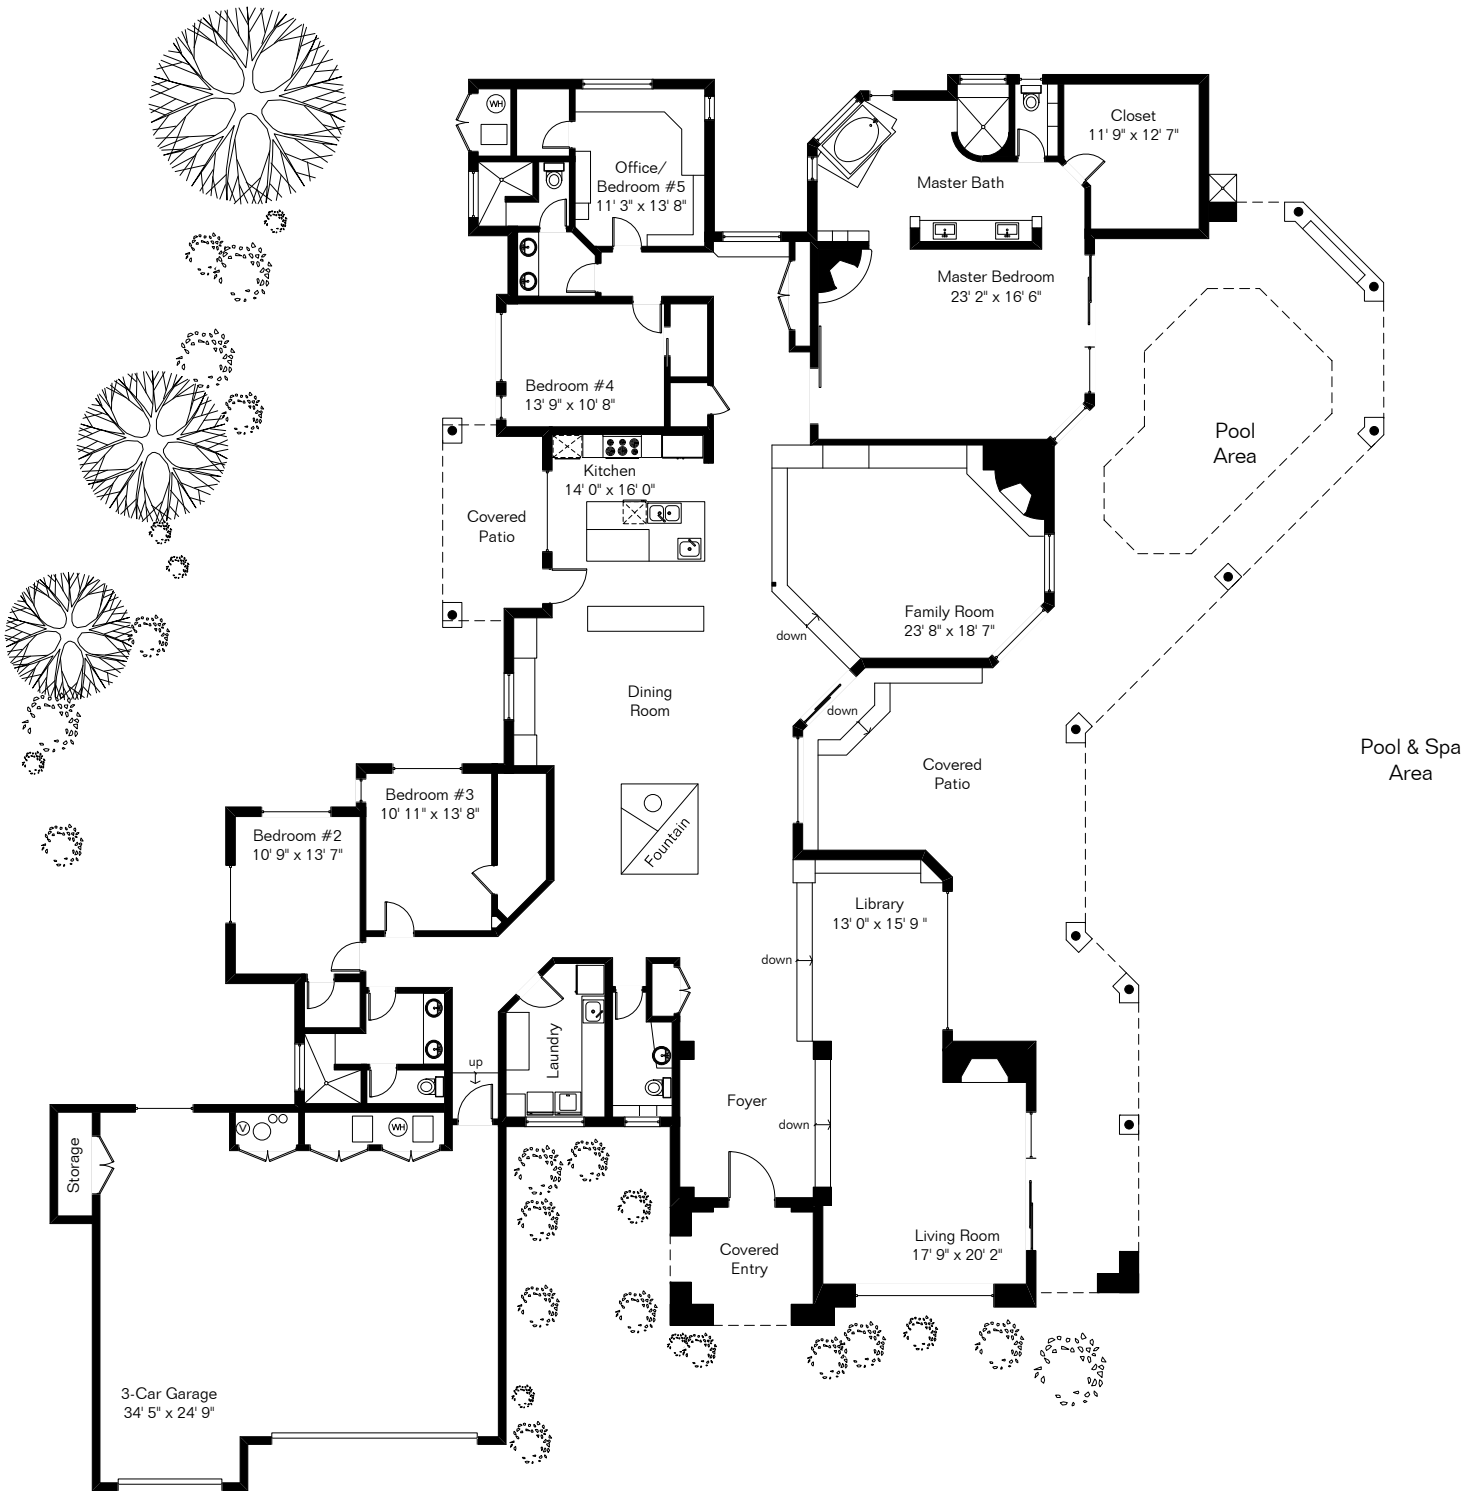

The square footages and room size information are deemed to be reliable but are not guaranteed and should be independently verified.

13550 E Sahuaro Sunset Rd

Living Area 4,948 Sq Ft
Garage 1,133 Sq Ft

Site Visit September 2018

Copyright 2018 Floor Plans First! LLC
All Rights Reserved.

www.FloorPlansFirst.com

Toll Free (877) 887-1500
Voice (520) 881-1500

Floor Plans First!
See the Floor Plan First!