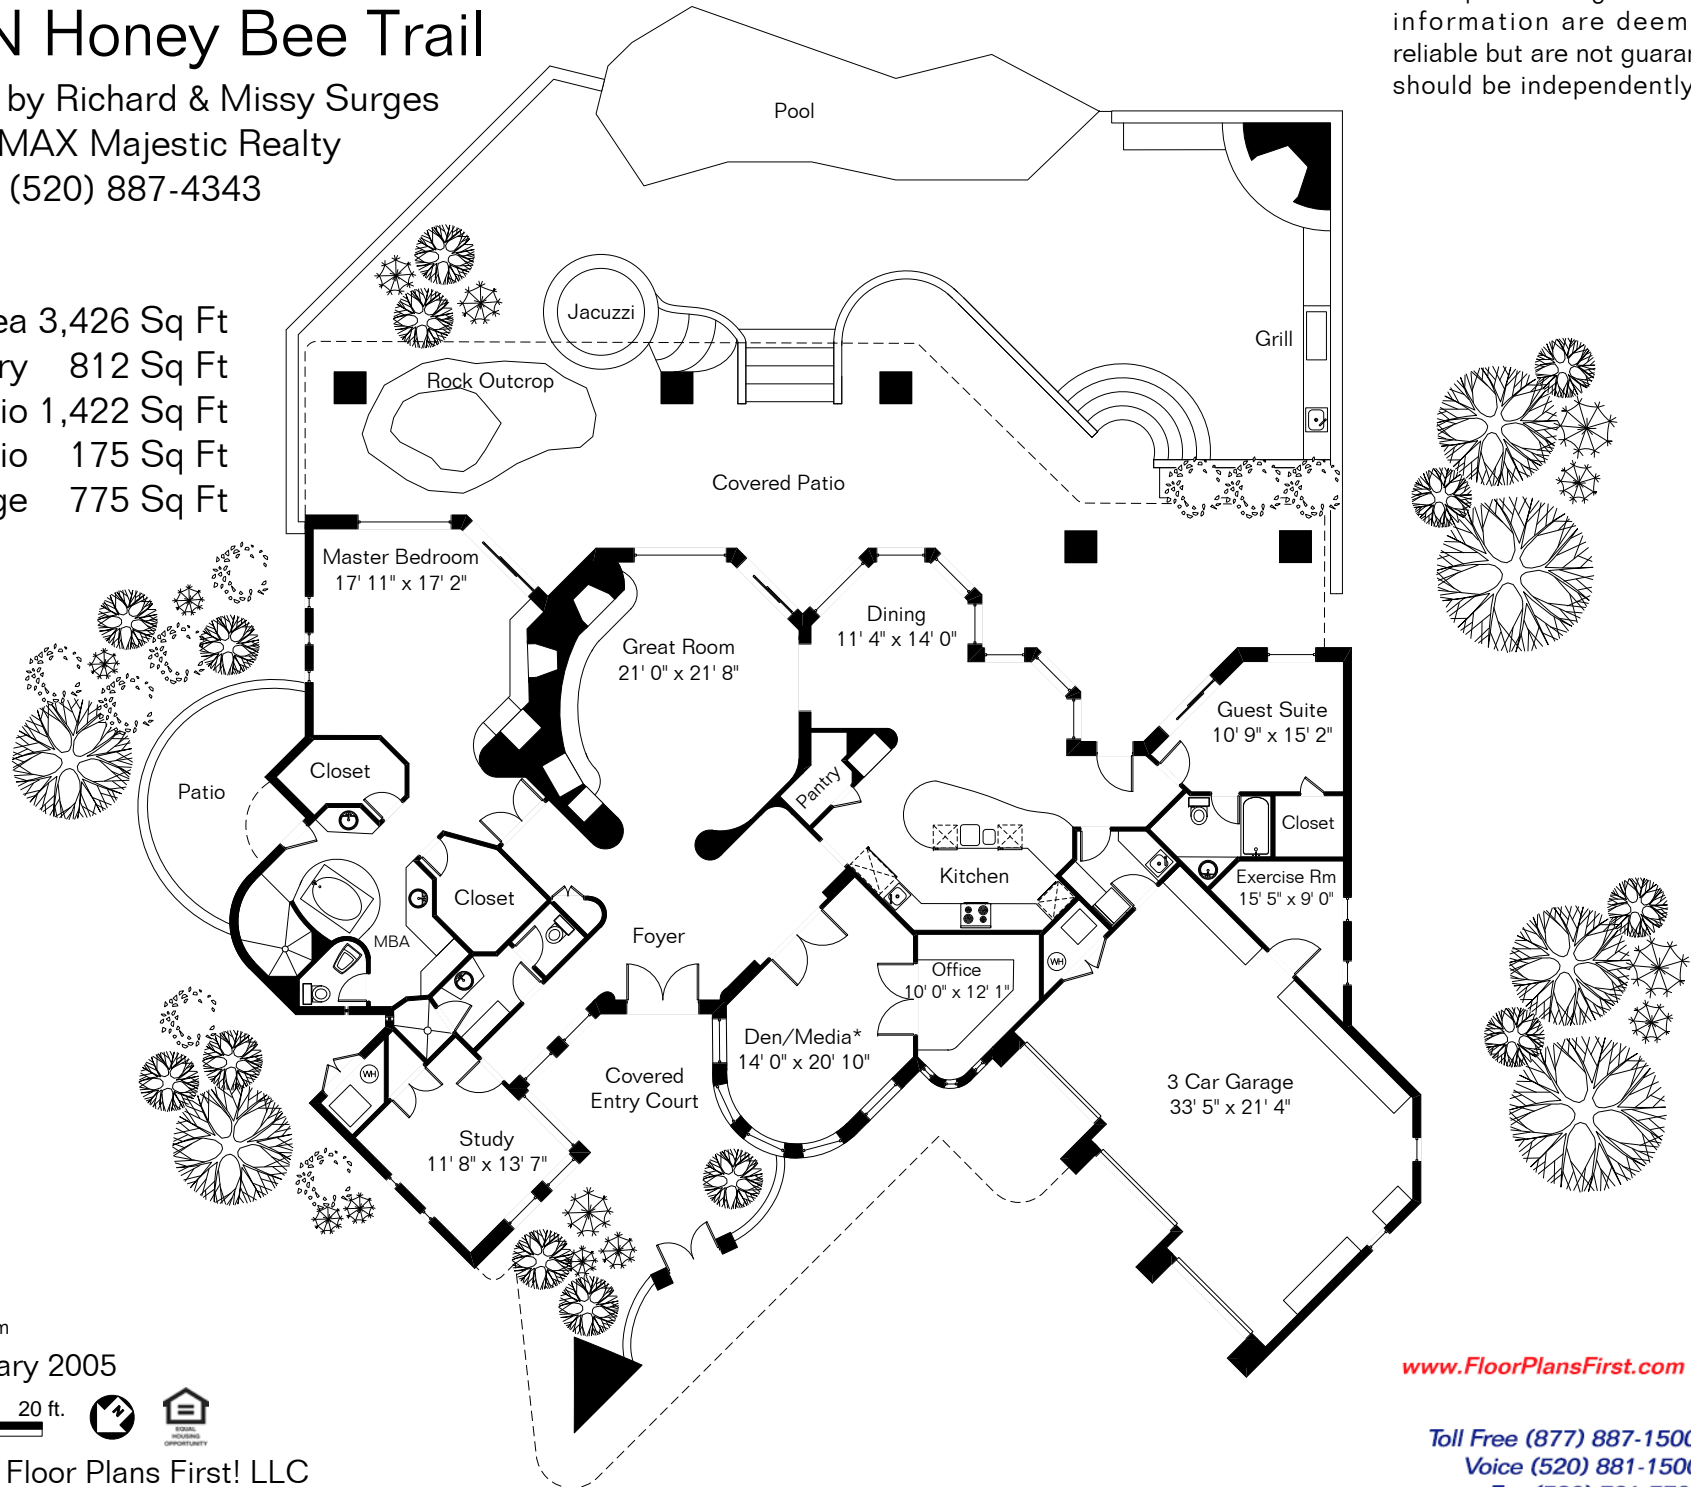

13988 N Honey Bee Trail

Presented by Richard & Missy Surges
RE/MAX Majestic Realty
(520) 887-4343

Living Area 3,426 Sq Ft
Covered Entry 812 Sq Ft
Covered Patio 1,422 Sq Ft
Side Patio 175 Sq Ft
Garage 775 Sq Ft

The square footages and room size information are deemed to be reliable but are not guaranteed and should be independently verified.

* or Formal Dining Room

Site Visit February 2005

0 ft. 6 ft. 10 ft. 20 ft.

Copyright 2007 Floor Plans First! LLC
All Rights Reserved.

www.FloorPlansFirst.com

Toll Free (877) 887-1500
Voice (520) 881-1500
Fax (520) 791-7701

Floor Plans First!
See the Floor Plan First!