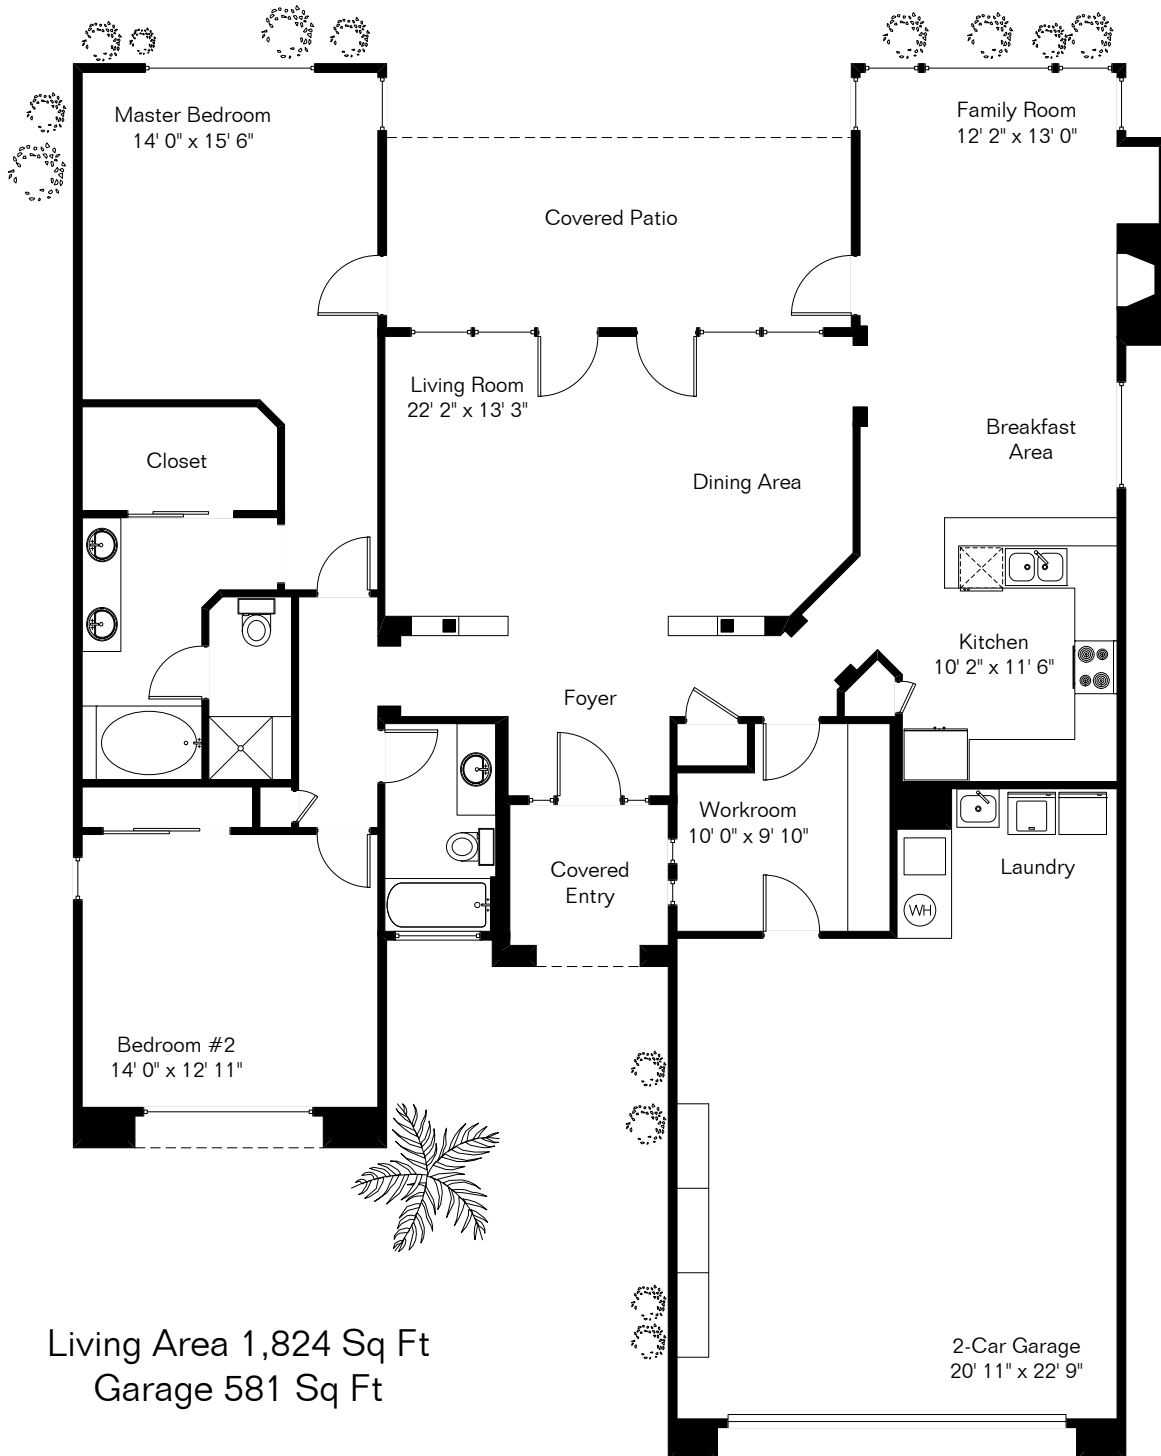

The square footages and room size information are deemed to be reliable but are not guaranteed and should be independently verified.

# 14131 N Biltmore Dr

Living Area 1,824 Sq Ft  
Garage 581 Sq Ft

Site Visit July 2015

Copyright 2015 Floor Plans First! LLC  
All Rights Reserved.

[www.FloorPlansFirst.com](http://www.FloorPlansFirst.com)