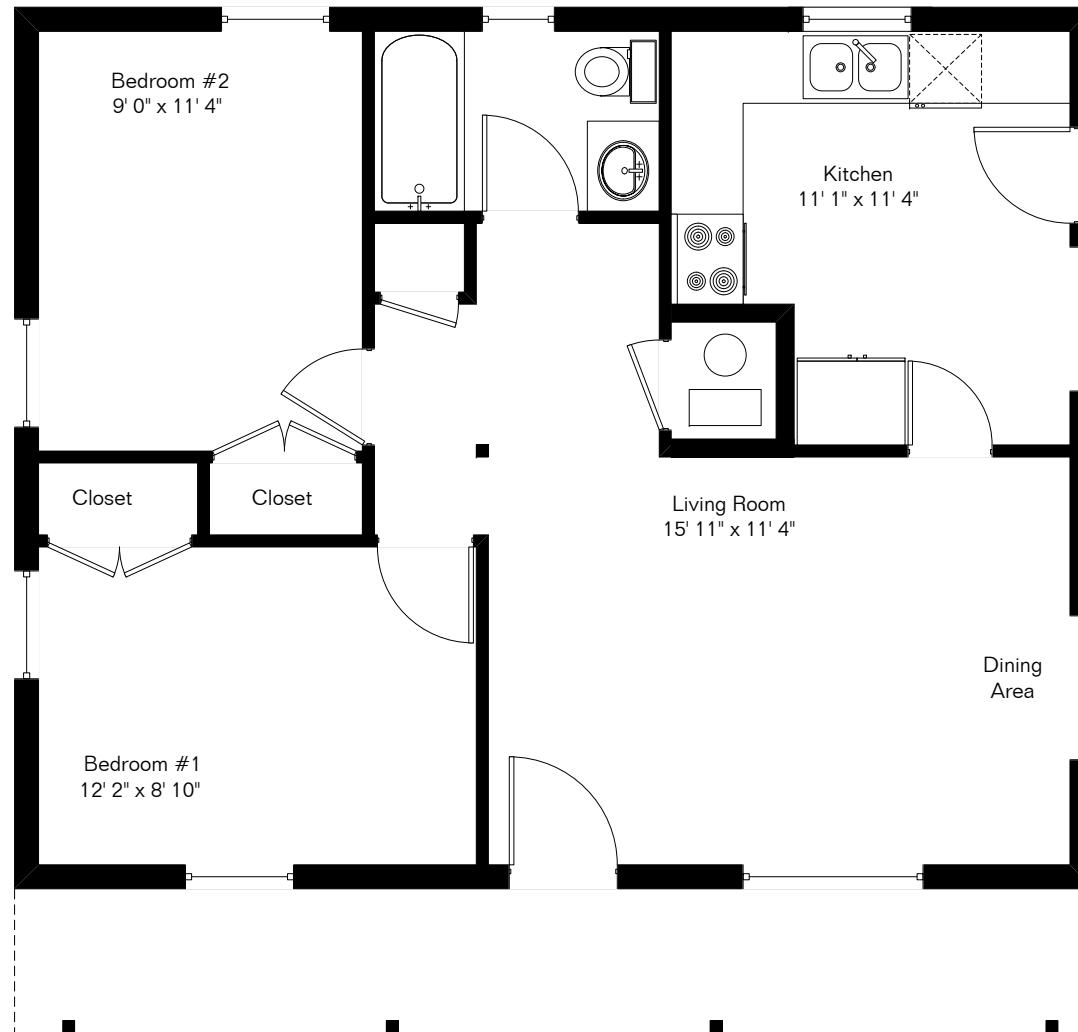

The square footages and room size information are deemed to be reliable but are not guaranteed and should be independently verified.

1415 E Seneca St  
Presented by Donna Moulton  
Realty Executives Southern Arizona  
(520) 909-1171

Living Area 735 Sq Ft

Site Visit July 2006

Copyright 2006 Floor Plans First! LLC  
All Rights Reserved.

[www.FloorPlansFirst.com](http://www.FloorPlansFirst.com)

Toll Free (877) 887-1500  
Voice (520) 881-1500  
Fax (520) 791-7701

Floor Plans First!  
See the Floor Plan First!