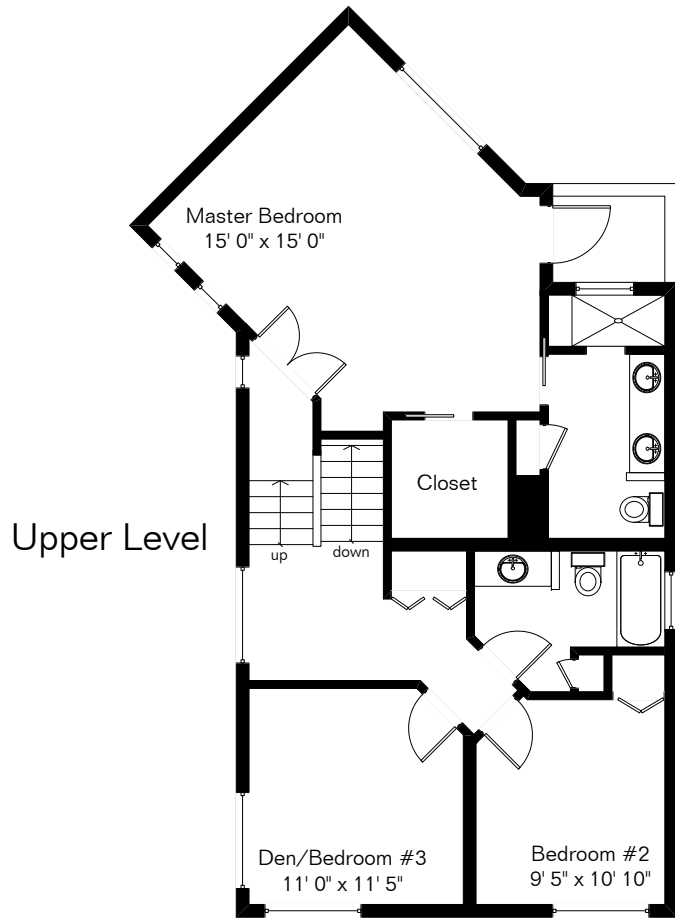

# 1434 W Kandy Ct

Presented by Jonna Douglas

Long Realty Company

(520) 906-1561

The square footages and room size information are deemed to be reliable but are not guaranteed and should be independently verified.

Site Visit October 2009

Copyright 2009 Floor Plans First! LLC  
All Rights Reserved.

Living Area 1,792 Sq Ft  
Garage 558 Sq Ft

[www.FloorPlansFirst.com](http://www.FloorPlansFirst.com)

Toll Free (877) 887-1500  
Voice (520) 881-1500  
Fax (520) 791-7701

Floor Plans First!  
See the Floor Plan First!