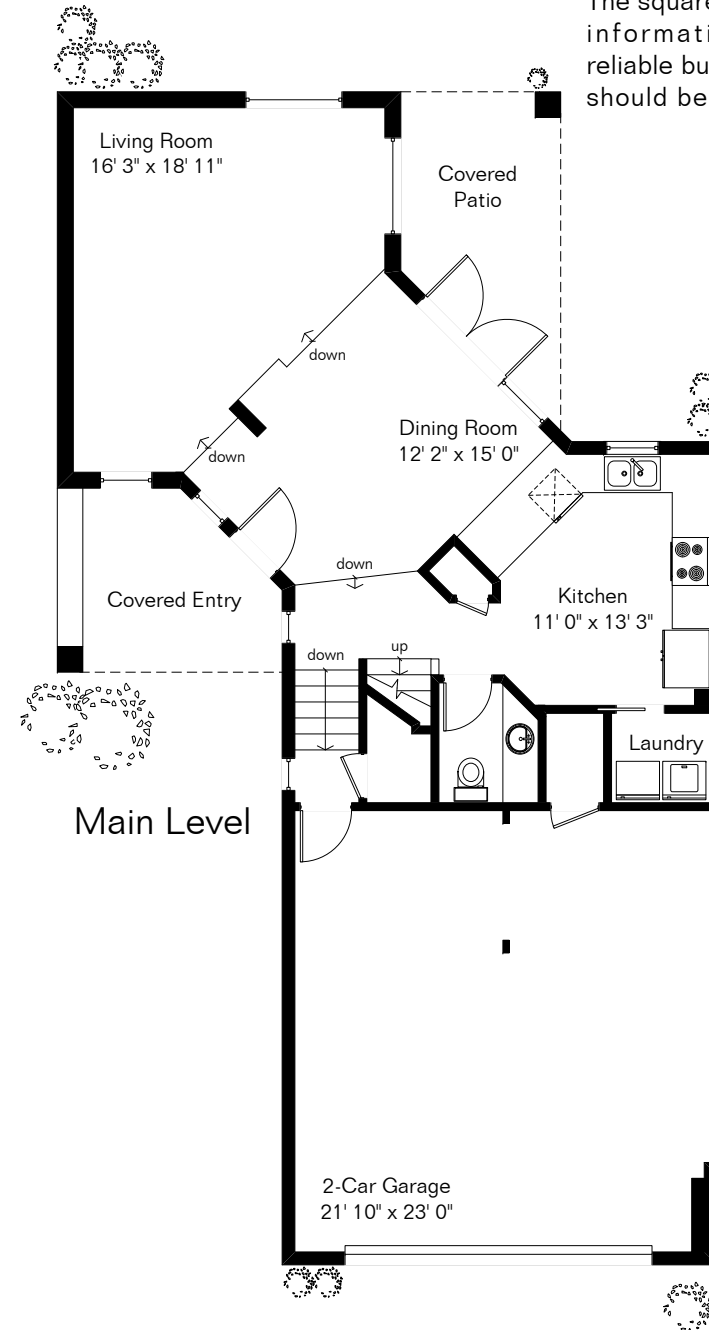

# 1434 W Kandy Ct

Presented by Jonna Douglas

Long Realty Company

(520) 906-1561

The square footages and room size information are deemed to be reliable but are not guaranteed and should be independently verified.

Site Visit October 2009

Copyright 2009 Floor Plans First! LLC  
All Rights Reserved.

Living Area 1,792 Sq Ft  
Garage 558 Sq Ft

[www.FloorPlansFirst.com](http://www.FloorPlansFirst.com)

Toll Free (877) 887-1500  
Voice (520) 881-1500  
Fax (520) 791-7701

Floor Plans First!  
See the Floor Plan First!