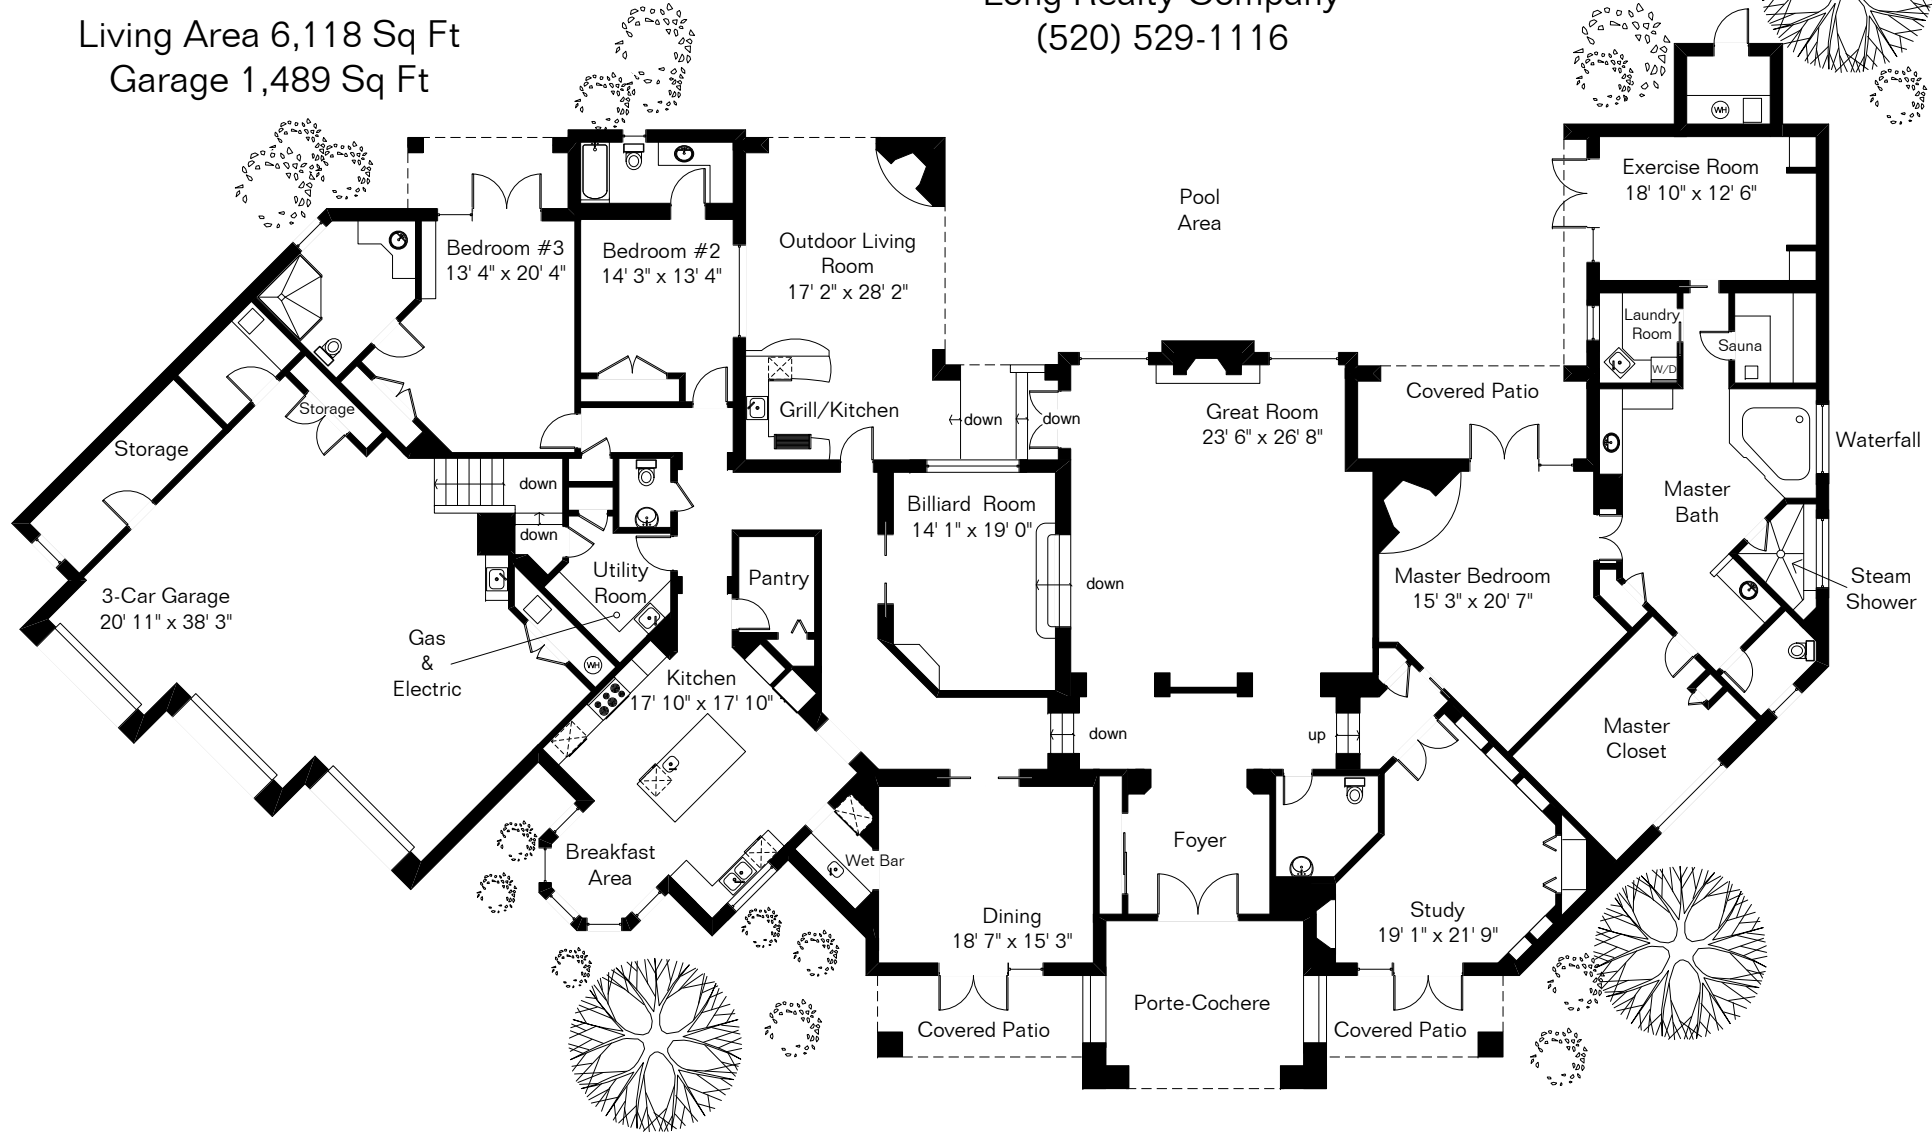

The square footages and room size information are deemed to be reliable but are not guaranteed and should be independently verified.

# 14506 N Dove Canyon Pass

Presented by Russell & Christine Long  
Long Realty Company  
(520) 529-1116

Living Area 6,118 Sq Ft  
Garage 1,489 Sq Ft

Site Visit July 2007

0 ft. 6 ft. 10 ft. 20 ft.

Copyright 2009 Floor Plans First! LLC  
All Rights Reserved.