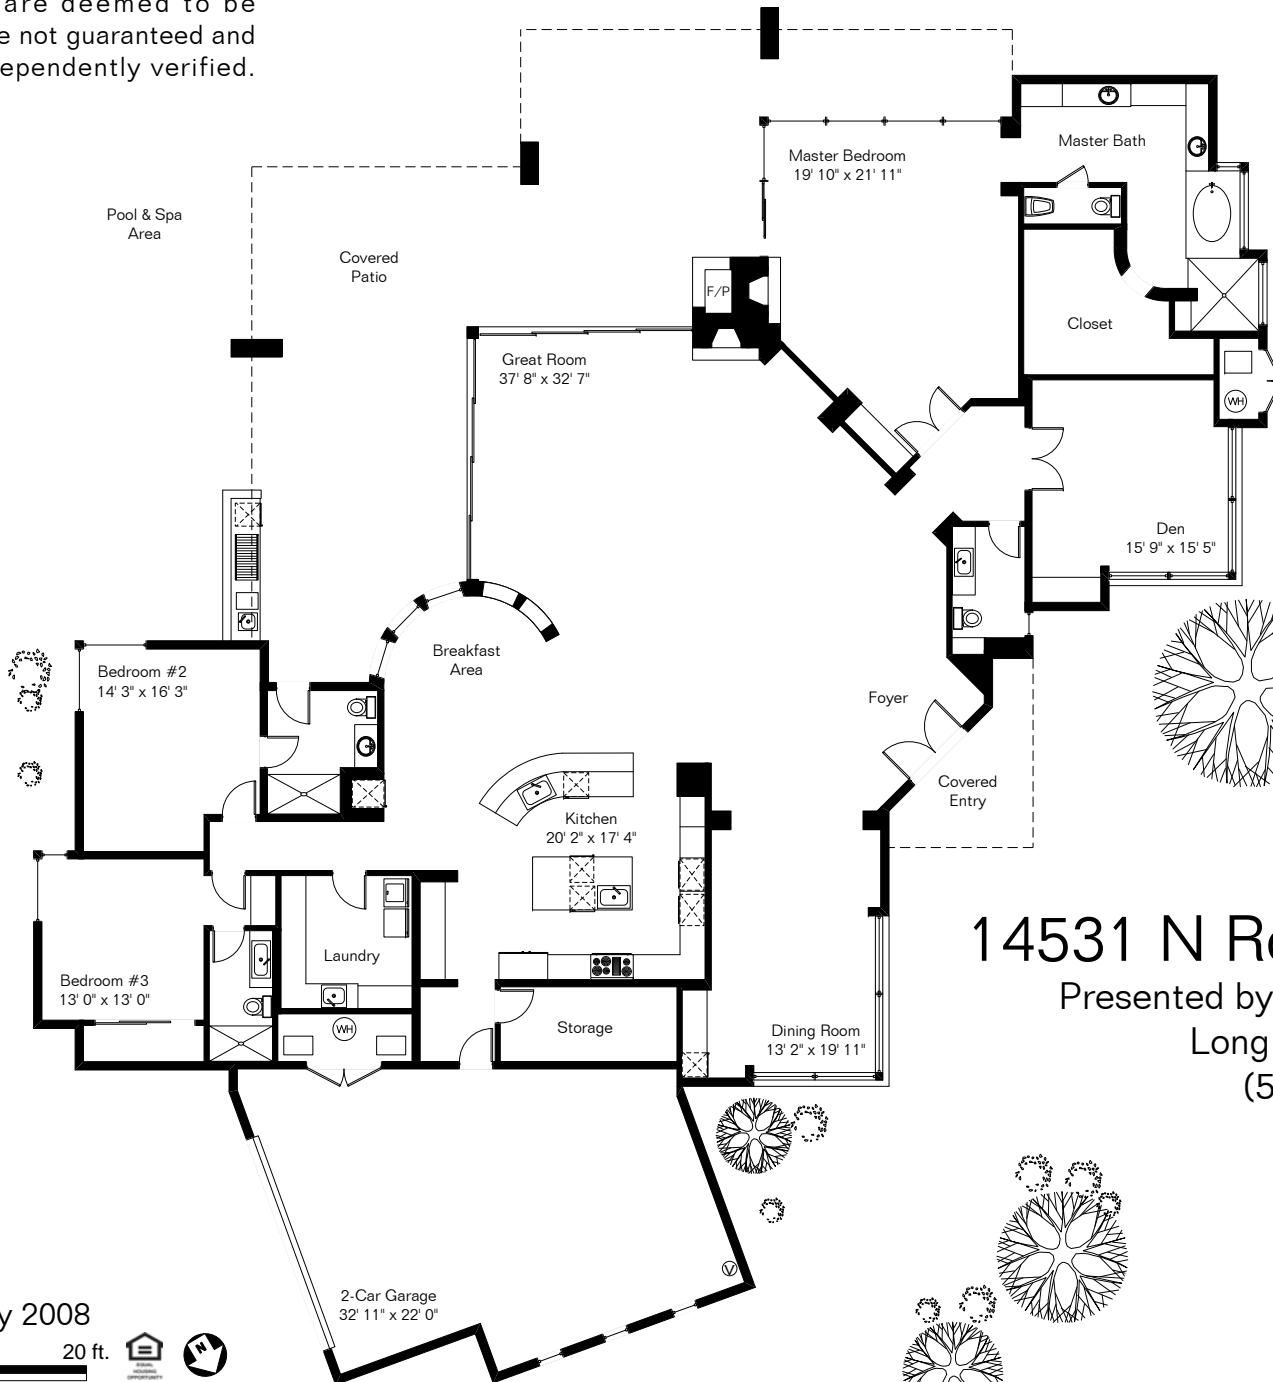

The square footages and room size information are deemed to be reliable but are not guaranteed and should be independently verified.

Living Area 4,550 Sq Ft
Garage 850 Sq Ft

14531 N Rocky Highlands Dr

Presented by Russell & Christine Long

Long Realty Company

(520) 529-1116

Site Visit July 2008

0 ft. 6 ft. 10 ft. 20 ft.

Copyright 2008 Floor Plans First! LLC
All Rights Reserved.

www.FloorPlansFirst.com

Toll Free (877) 887-1500
Voice (520) 881-1500
Fax (520) 791-7701

Floor Plans First!
See the Floor Plan First!