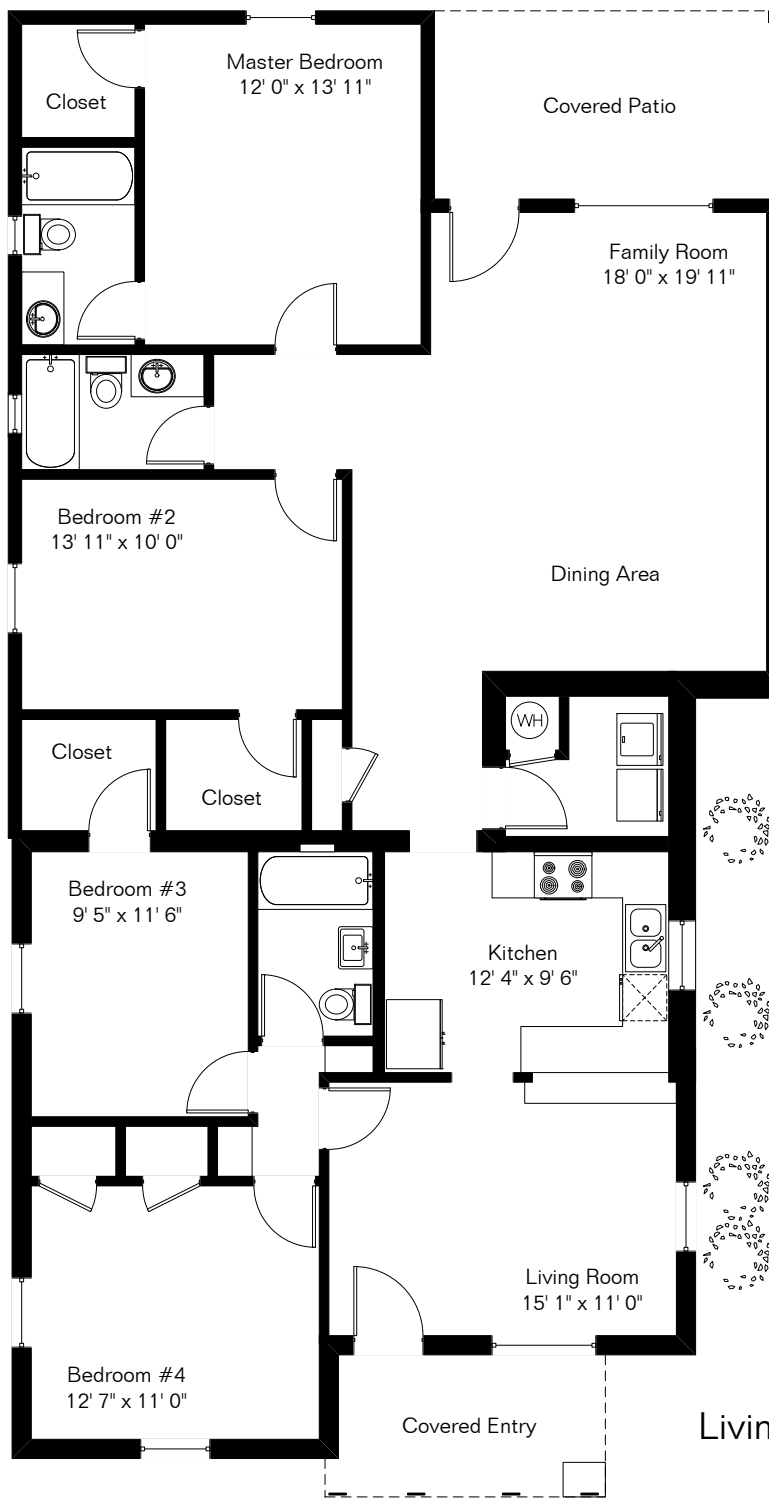

The square footages and room size information are deemed to be reliable but are not guaranteed and should be independently verified.

1515 E 12th St

Living Area 1,787 Sq Ft

Site Visit February 2019

Copyright 2019 Floor Plans First! LLC
All Rights Reserved.

www.FloorPlansFirst.com

Toll Free (877) 887-1500
Voice (520) 881-1500

Floor Plans First!
See the Floor Plan First!