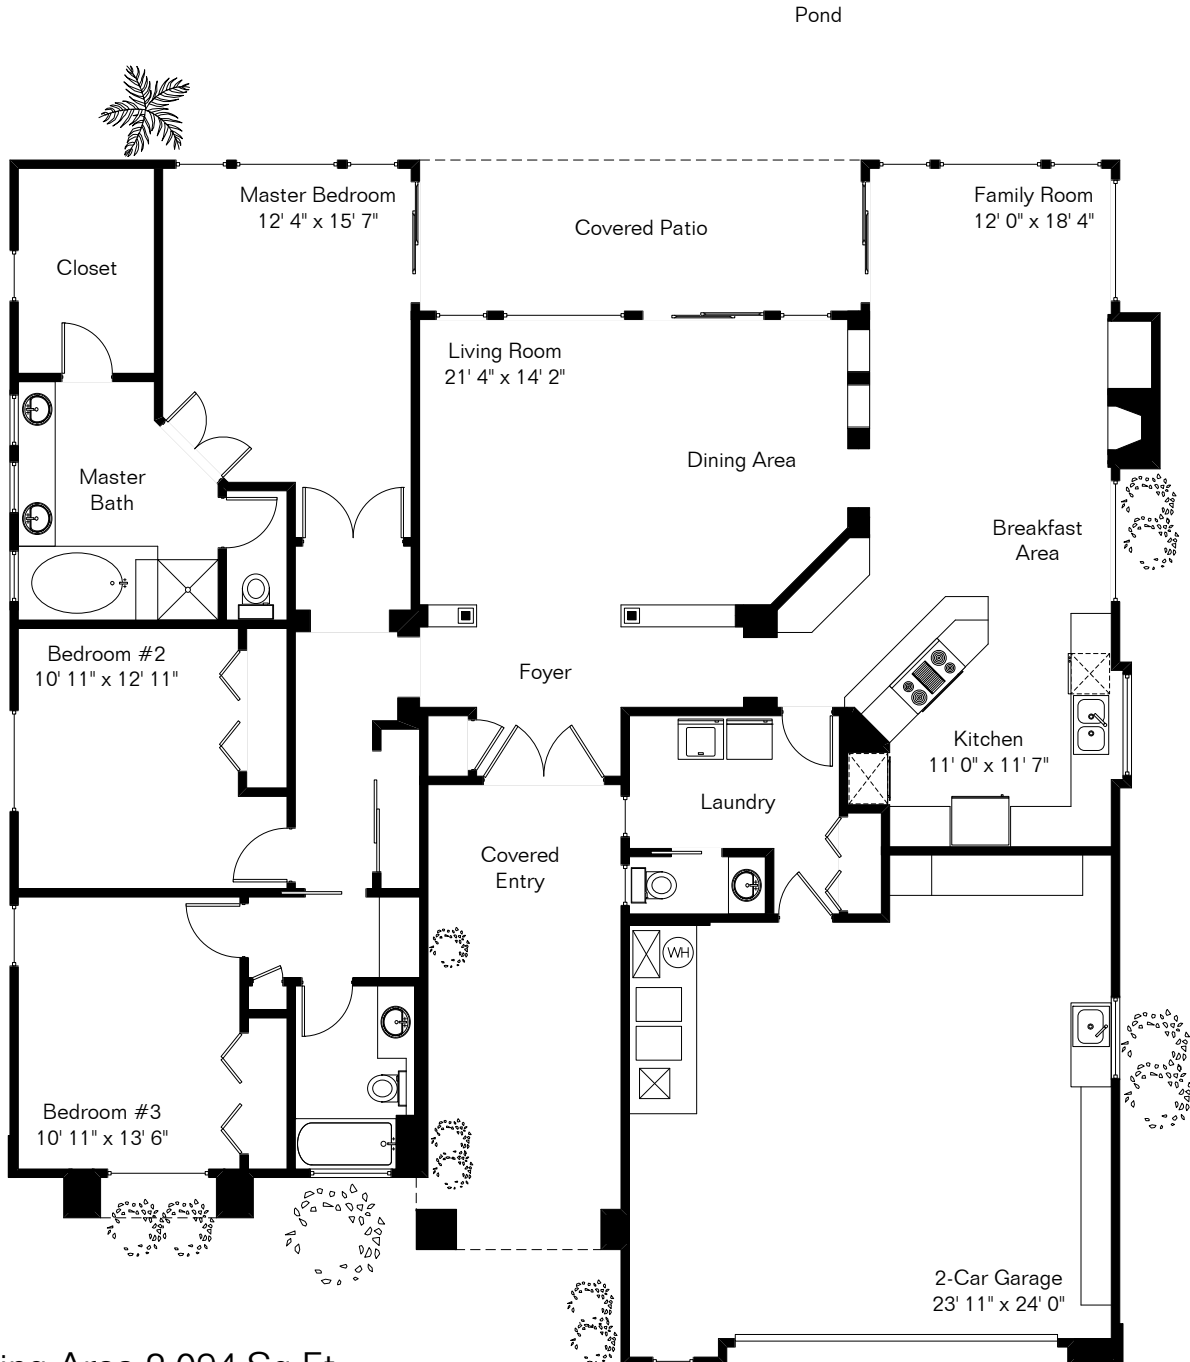

The square footages and room size information are deemed to be reliable but are not guaranteed and should be independently verified.

1701 E Crown Ridge Way

Presented by Jacqueline Cahoon

Vistoso Properties

(520) 444-5937

Living Area 2,094 Sq Ft
Garage 567 Sq Ft

Site Visit February 2010

Copyright 2010 Floor Plans First! LLC
All Rights Reserved.

www.FloorPlansFirst.com
Toll Free (877) 887-1500
Voice (520) 881-1500
Fax (520) 791-7701
Floor Plans First!
See the Floor Plan First!