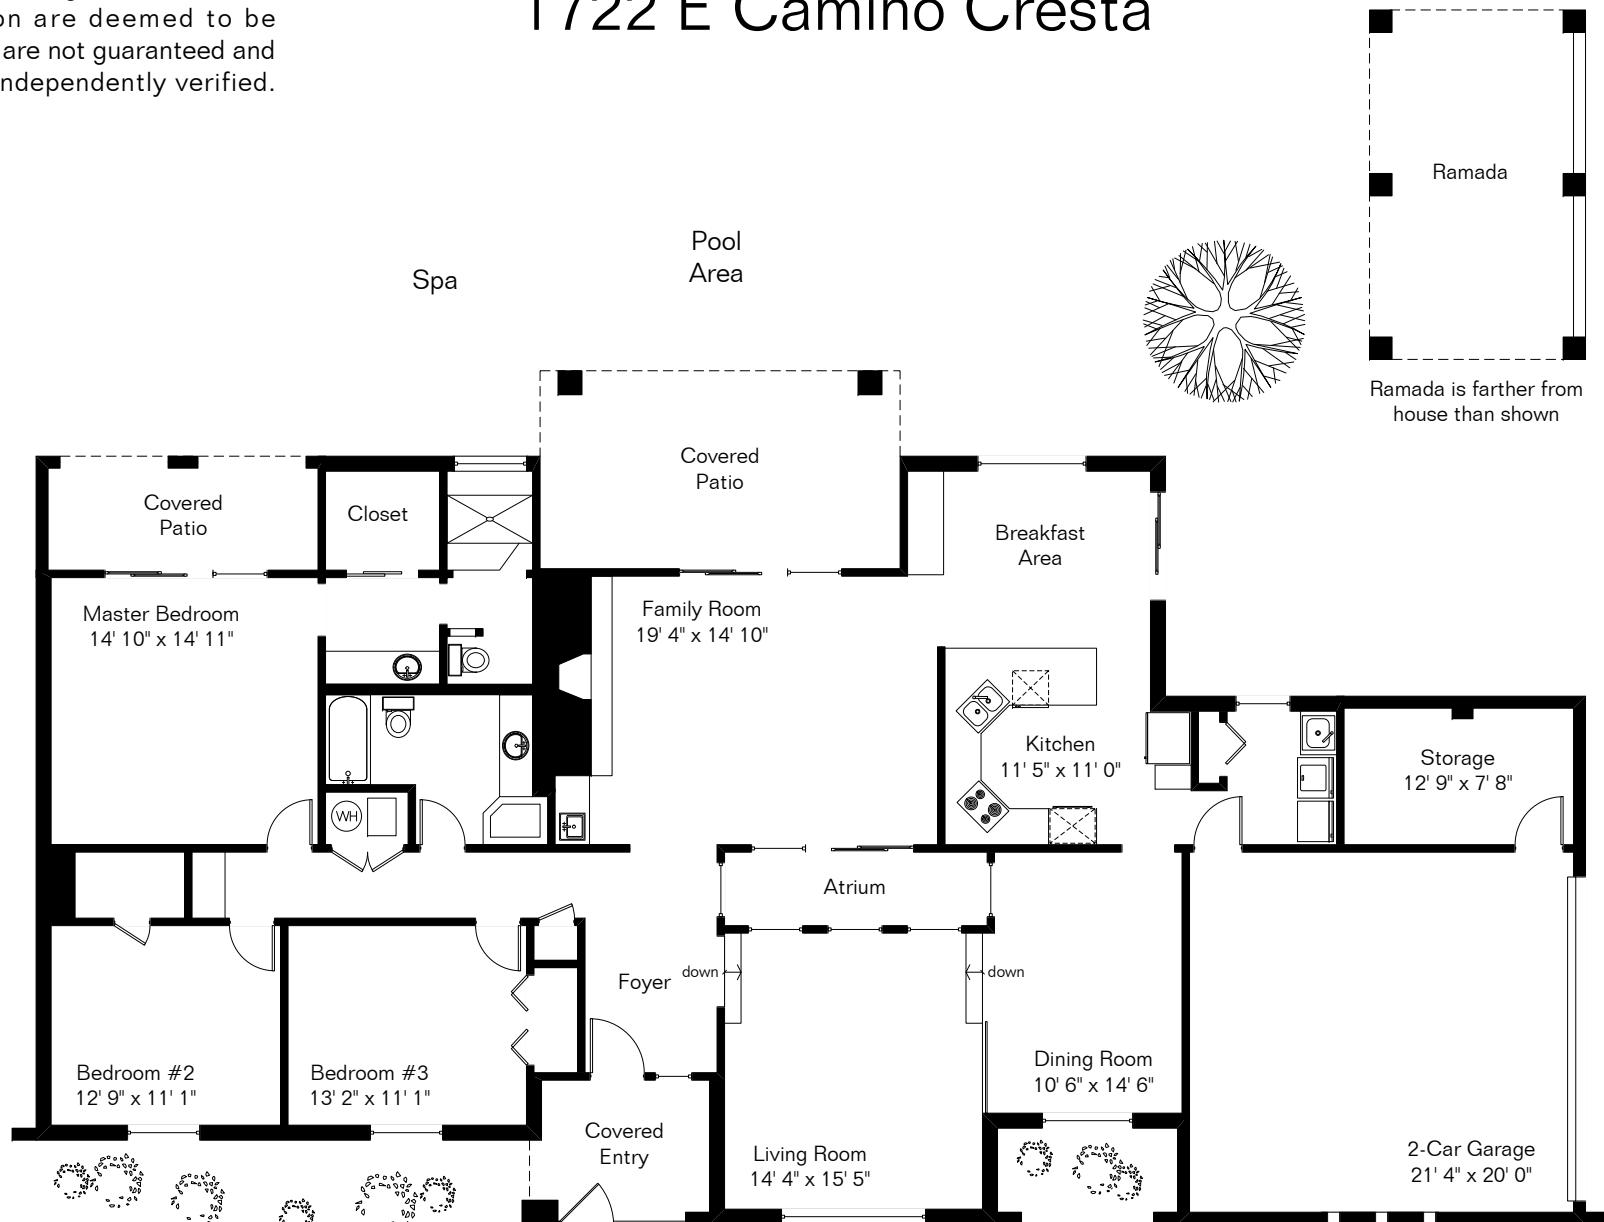

The square footages and room size information are deemed to be reliable but are not guaranteed and should be independently verified.

1722 E Camino Cresta

Ramada is farther from house than shown

Site Visit February 2015

Living Area 2,244 Sq Ft
Garage 575 Sq Ft

Copyright 2015 Floor Plans First! LLC
All Rights Reserved.

www.FloorPlansFirst.com

Toll Free (877) 887-1500
Voice (520) 881-1500
Fax (520) 791-7701