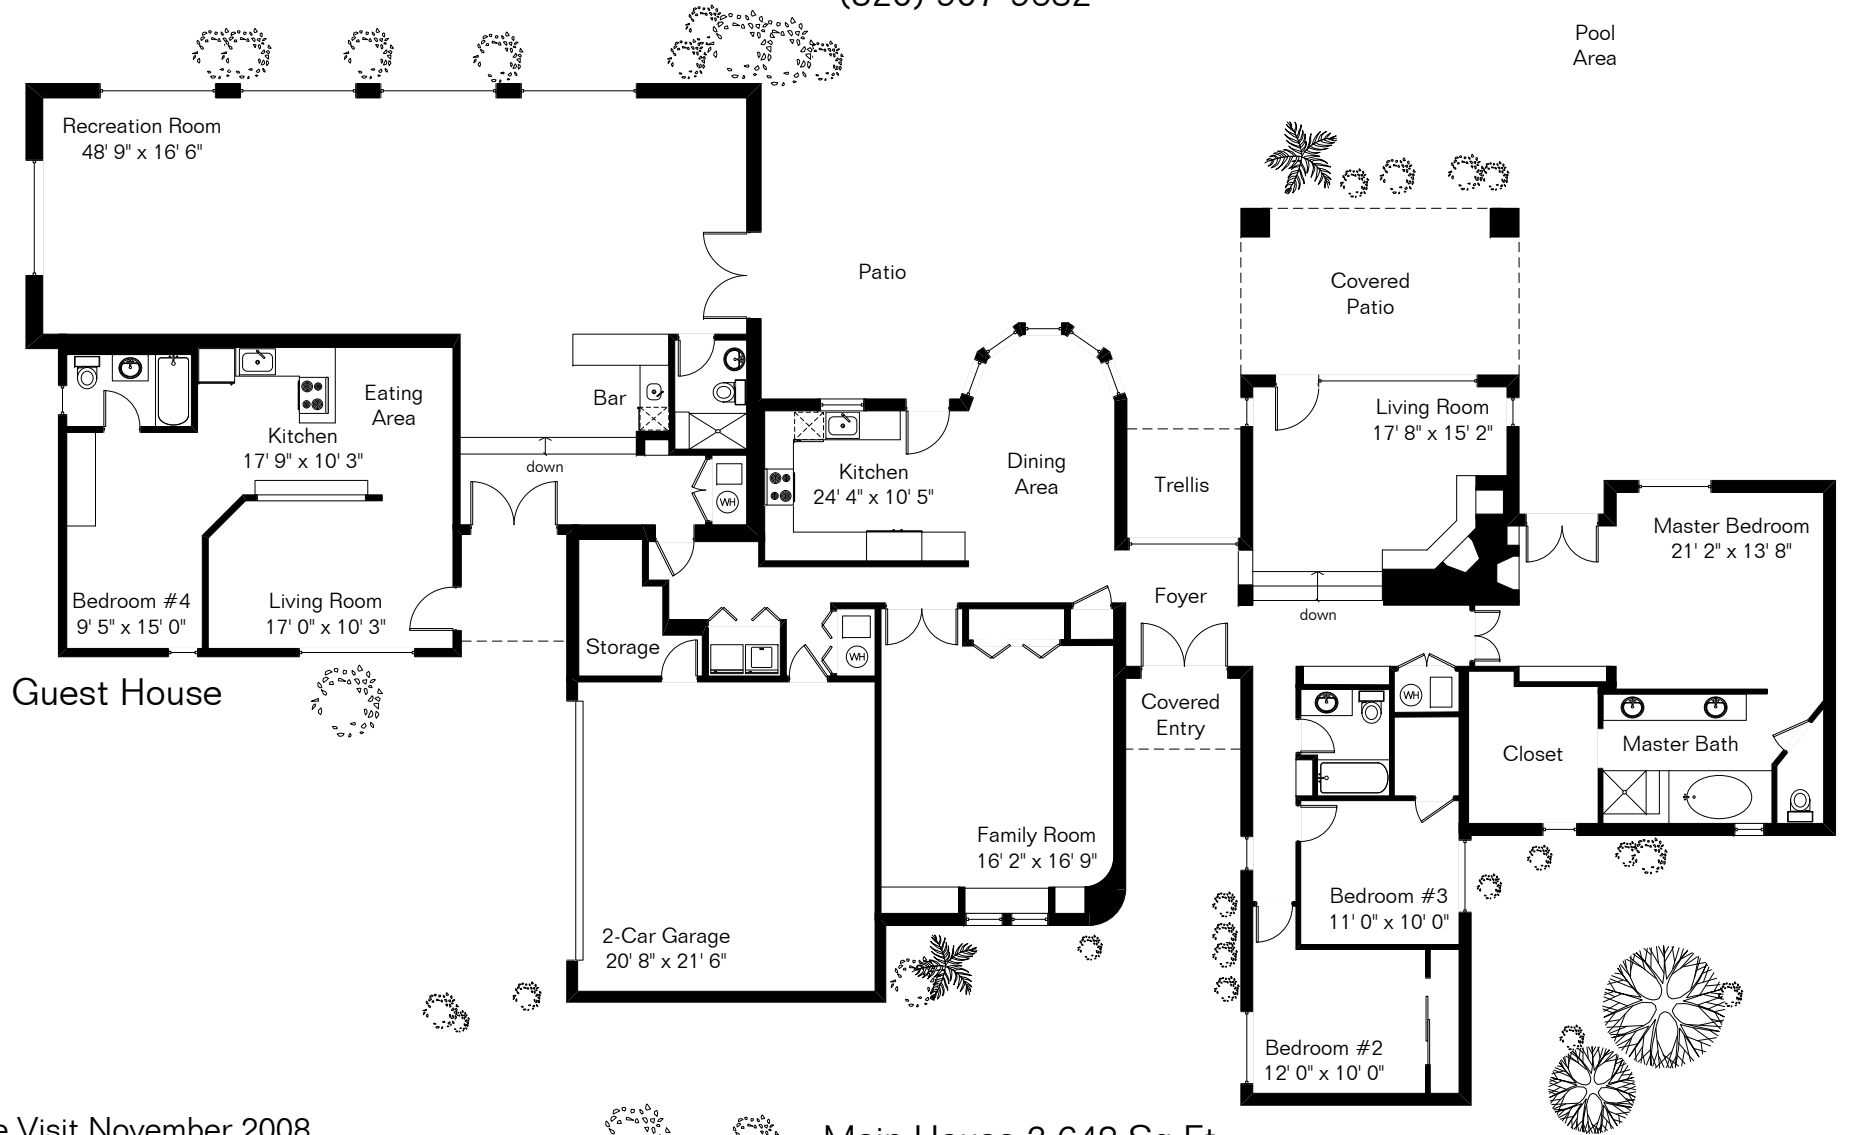

The square footages and room size information are deemed to be reliable but are not guaranteed and should be independently verified.

1860 N Moon Valley Pl

Presented by Heidi Baldwin
 Long Realty Company
 (520) 907-9682

Site Visit November 2008

Copyright 2009 Floor Plans First! LLC
 All Rights Reserved.

Main House 3,648 Sq Ft
 Guest House 594 Sq Ft

 Total Living Area 4,242 Sq Ft
 Garage 551 Sq Ft