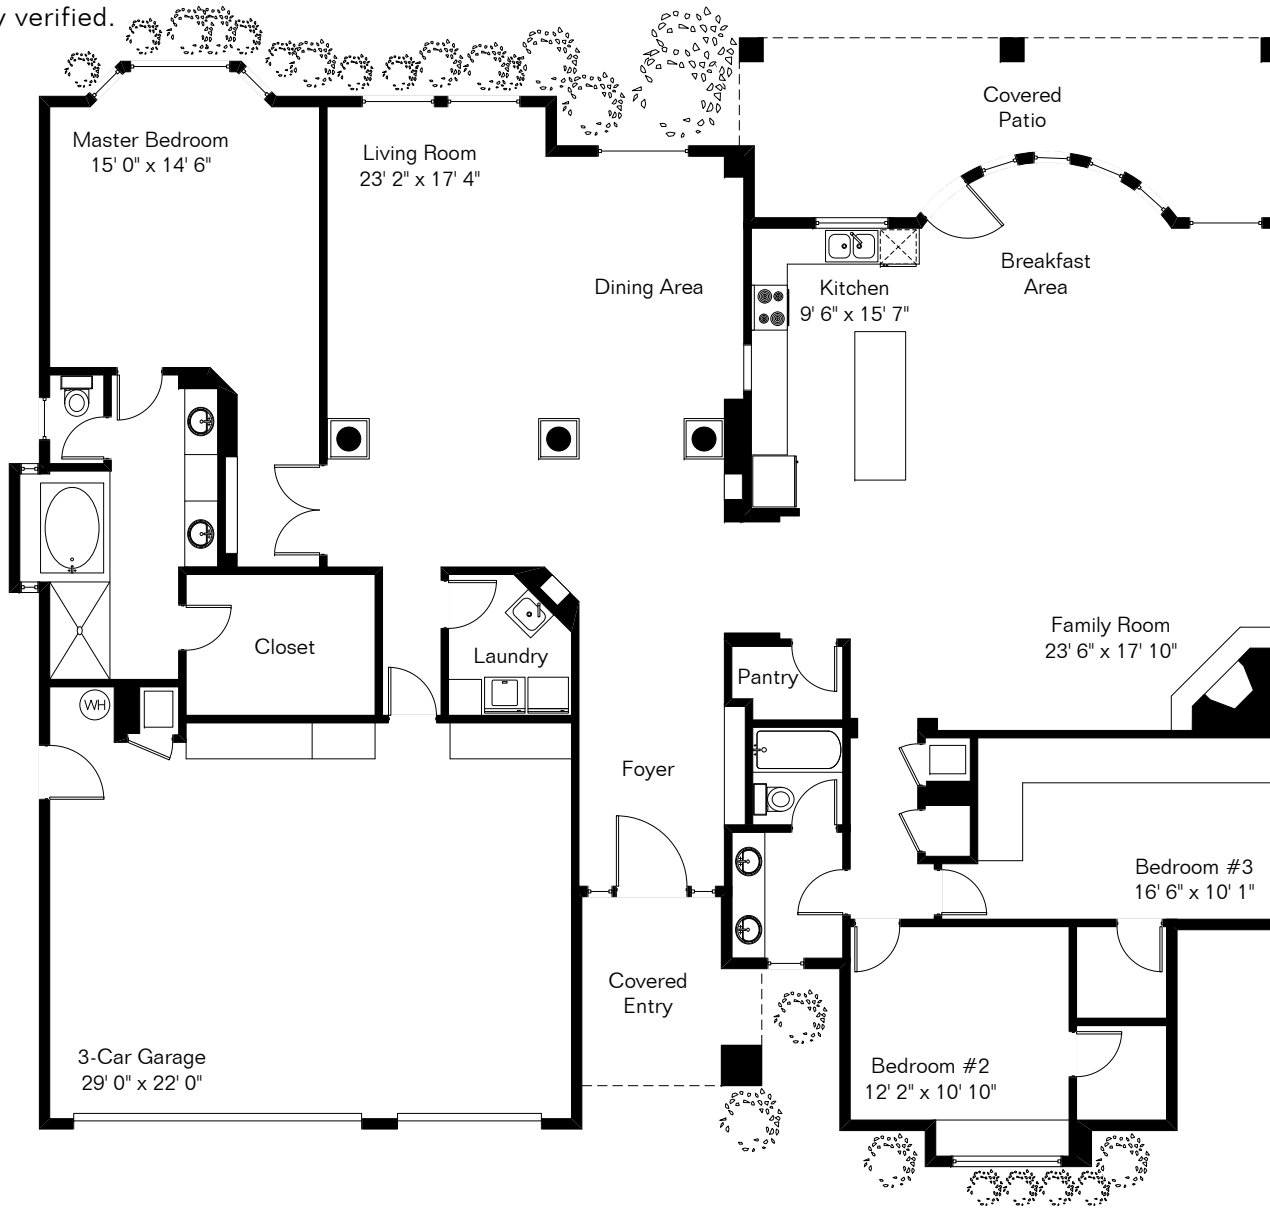

The square footages and room size information are deemed to be reliable but are not guaranteed and should be independently verified.

Pool & Spa Area

Living Area 2,904 Sq Ft
Garage 691 Sq Ft

1946 E Vista Dr

Site Visit July 2009

Copyright 2009 Floor Plans First! LLC
All Rights Reserved.

www.FloorPlansFirst.com

Toll Free (877) 887-1500
Voice (520) 881-1500
Fax (520) 791-7701