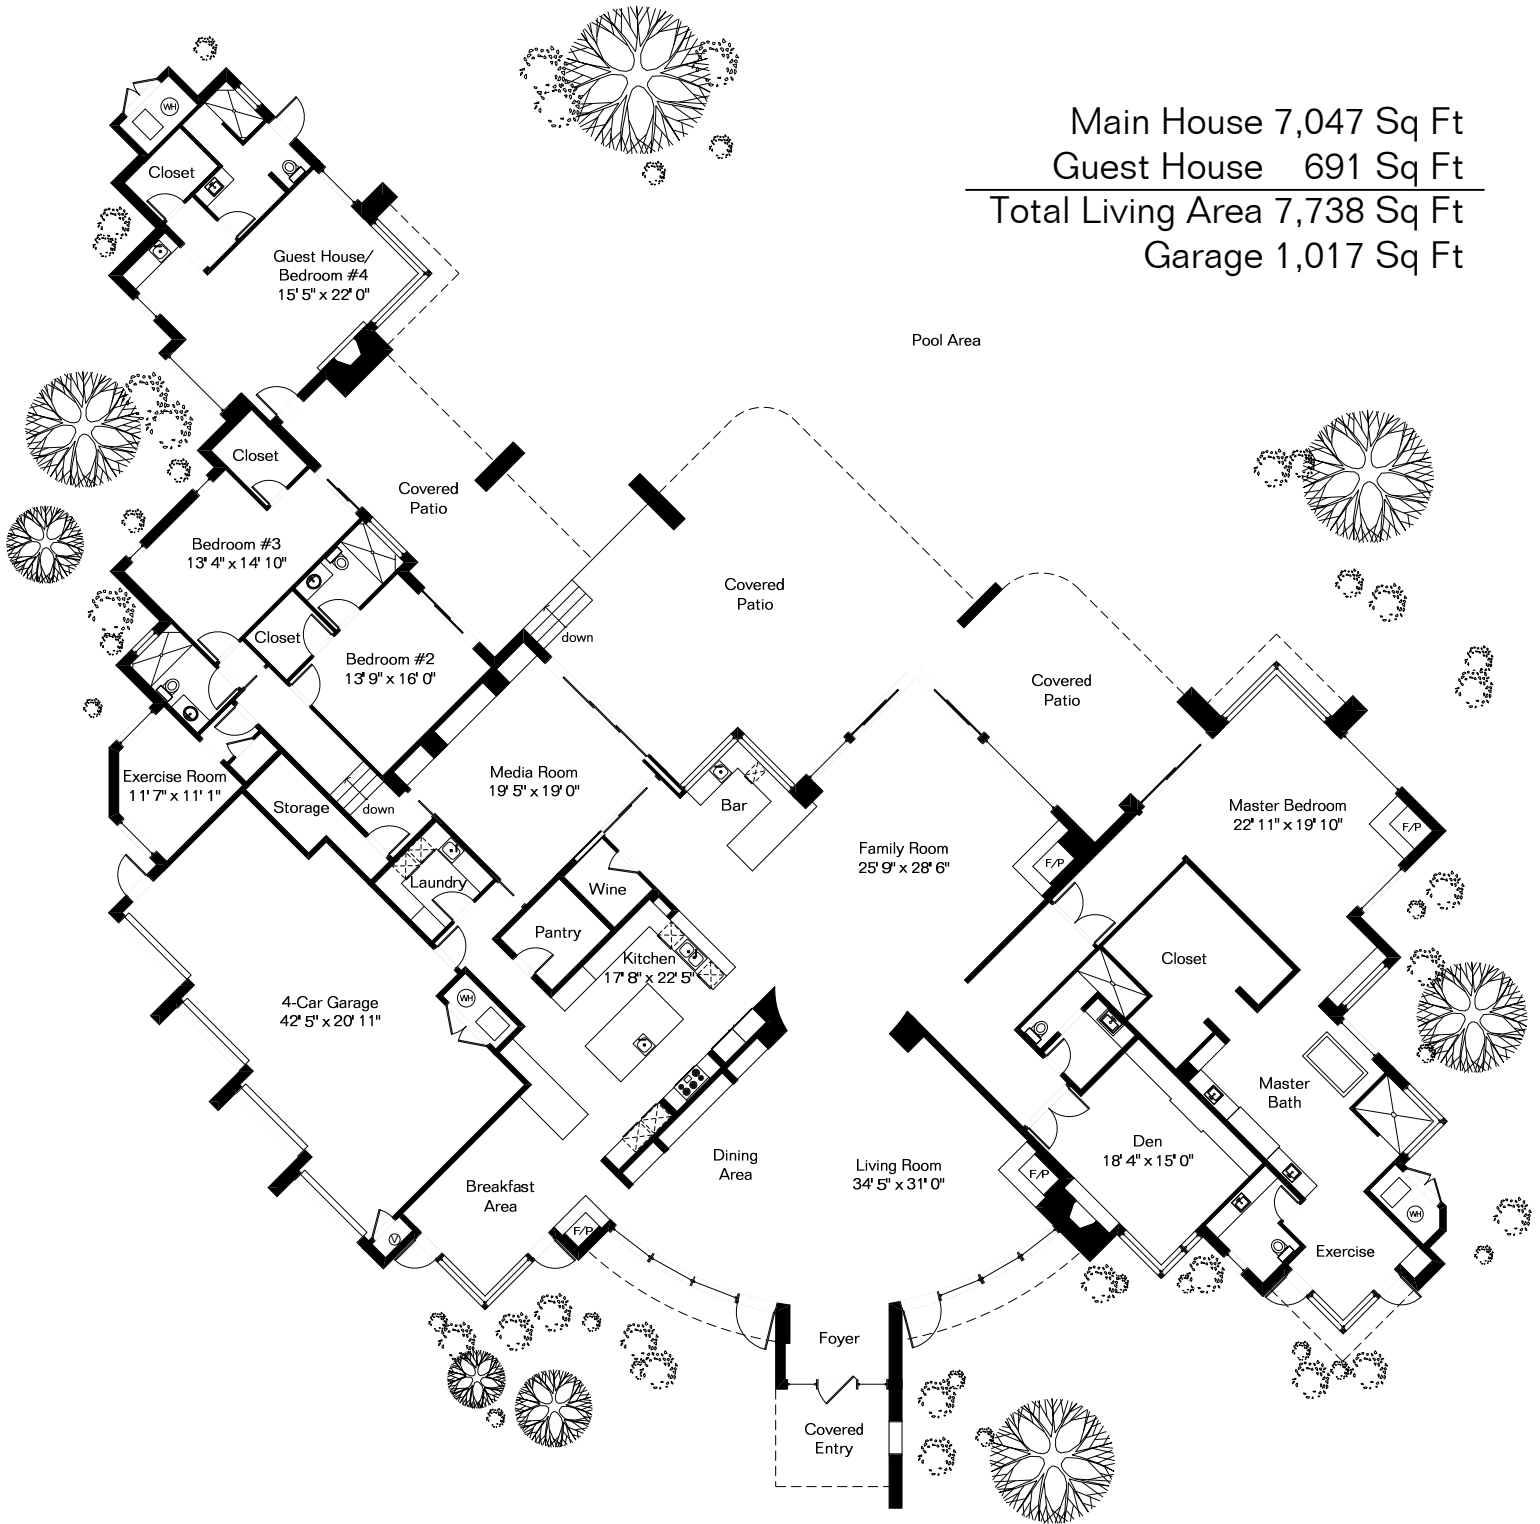

The square footages and room size information are deemed to be reliable but are not guaranteed and should be independently verified.

# 2304 E Sentry Ridge Court

Presented by Robin Sue Kaiserman  
 Long Realty Company  
 (520) 918-5411

Main House 7,047 Sq Ft  
 Guest House 691 Sq Ft  

---

 Total Living Area 7,738 Sq Ft  
 Garage 1,017 Sq Ft

Site Visit January 2010

0 ft. 6 ft. 10 ft. 20 ft.

Copyright 2010 Floor Plans First! LLC  
 All Rights Reserved.

[www.FloorPlansFirst.com](http://www.FloorPlansFirst.com)

Toll Free (877) 887-1500  
 Voice (520) 881-1500  
 Fax (520) 791-7701