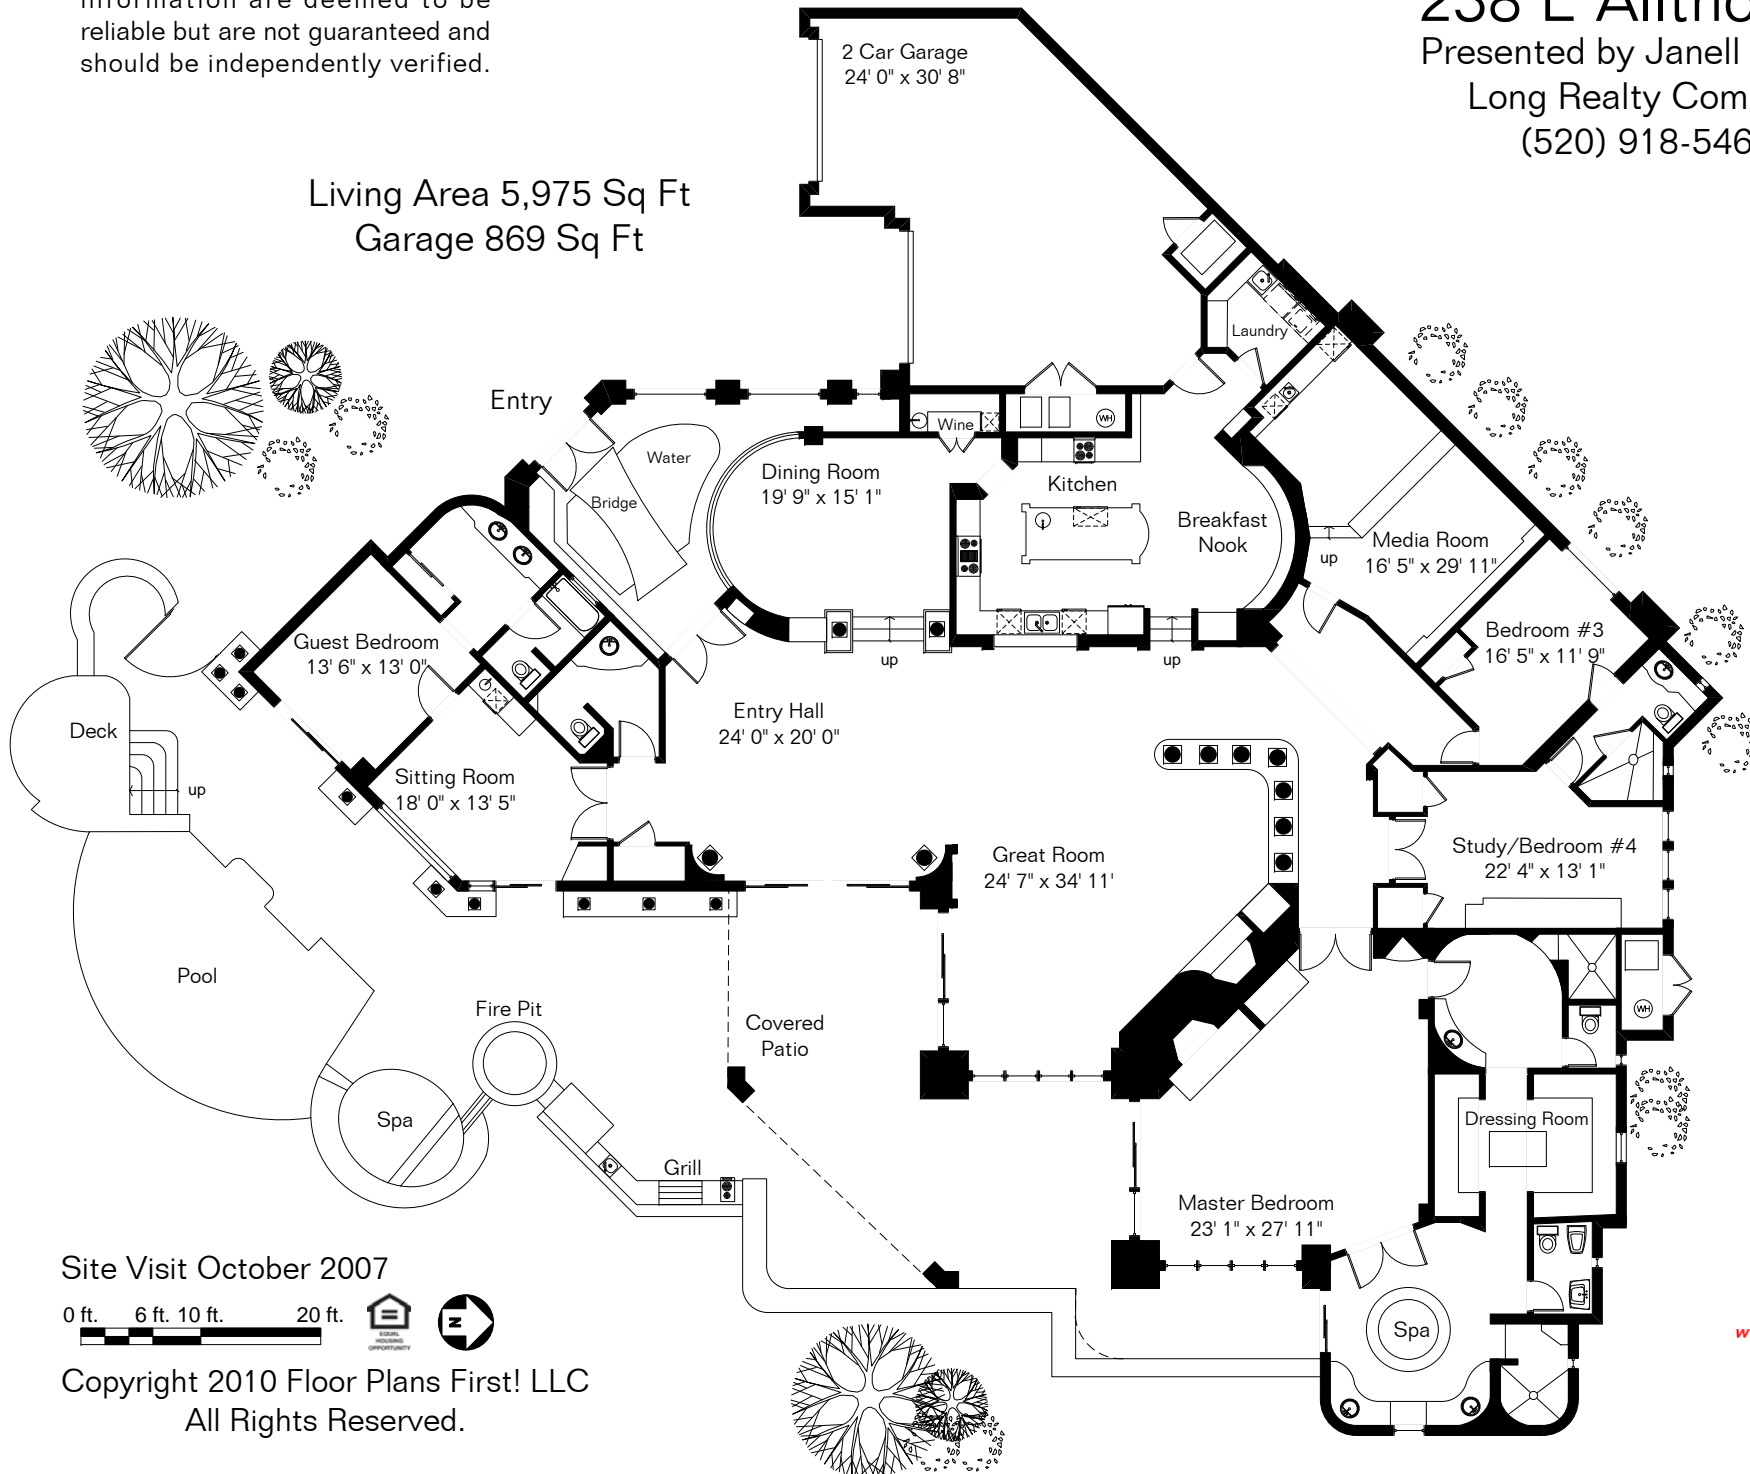

The square footages and room size information are deemed to be reliable but are not guaranteed and should be independently verified.

238 E Allthorn Pl
 Presented by Janell Jellison
 Long Realty Company
 (520) 918-5469

Living Area 5,975 Sq Ft
 Garage 869 Sq Ft

Site Visit October 2007

Copyright 2010 Floor Plans First! LLC
 All Rights Reserved.

www.FloorPlansFirst.com

Toll Free (877) 887-1500
 Voice (520) 881-1500
 Fax (520) 791-7701