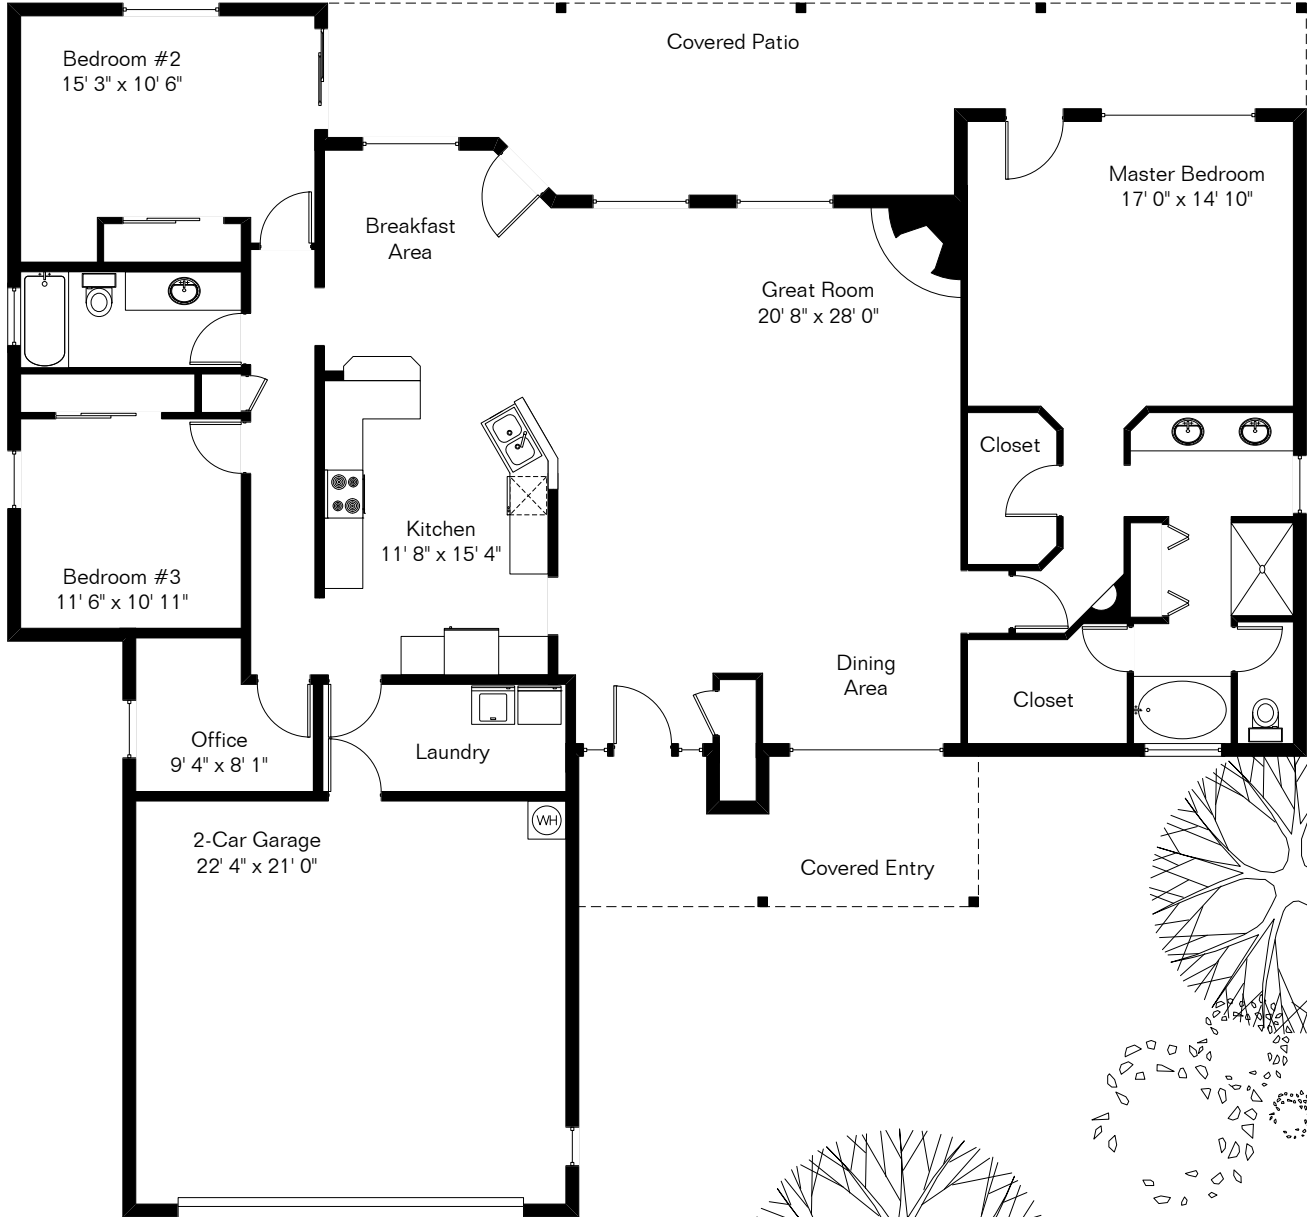

The square footages and room size information are deemed to be reliable but are not guaranteed and should be independently verified.

2552 N Redington Place

Presented by Robin Sue Kaiserman
Long Realty Company
(520) 918-5411

Site Visit November 2009

Copyright 2009 Floor Plans First! LLC
All Rights Reserved.

Living Area 2,289 Sq Ft
Garage 515 Sq Ft

www.FloorPlansFirst.com

Toll Free (877) 887-1500
Voice (520) 881-1500
Fax (520) 791-7701