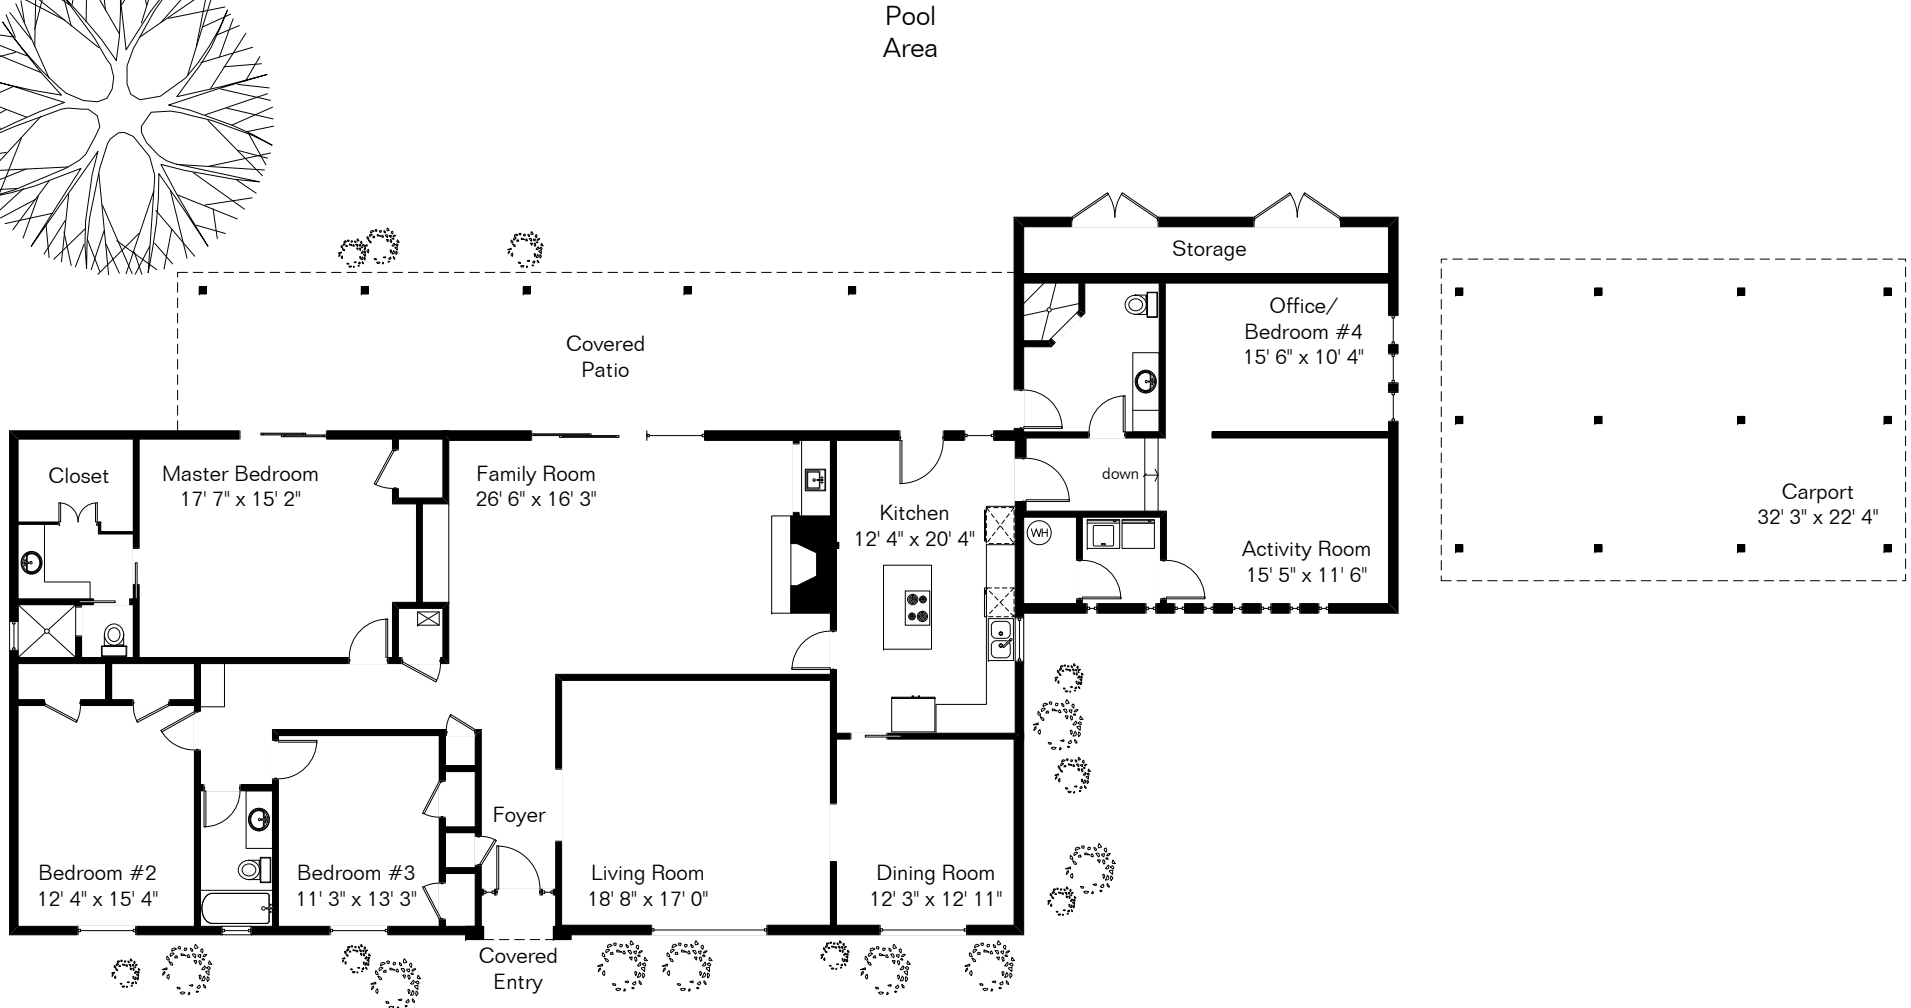

The square footages and room size information are deemed to be reliable but are not guaranteed and should be independently verified.

2640 E Avenida de Posada

Pool Area

Site Visit December 2014

Copyright 2014 Floor Plans First! LLC
All Rights Reserved.

Living Area 3,071 Sq Ft

www.FloorPlansFirst.com

Toll Free (877) 887-1500
Voice (520) 881-1500
Fax (520) 791-7701