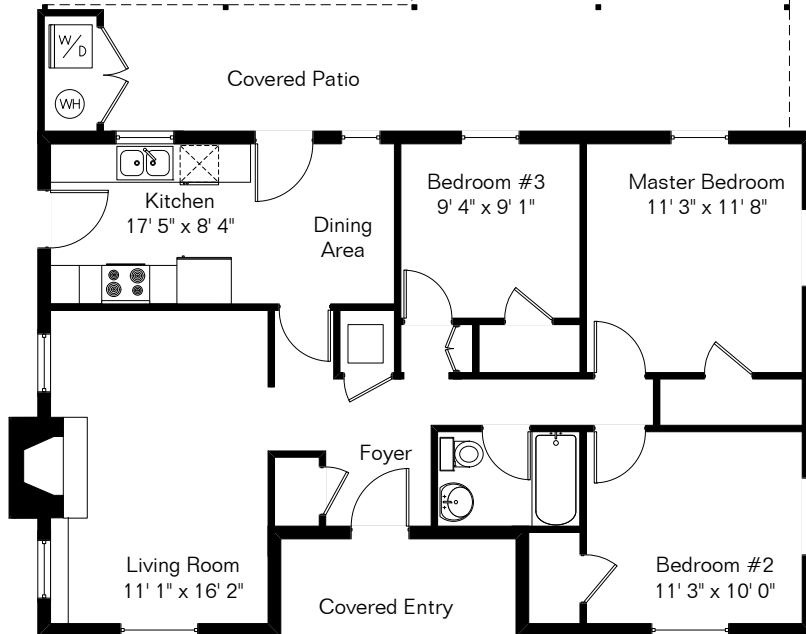

The square footages and room size information are deemed to be reliable but are not guaranteed and should be independently verified.

## 2831 & 2833 E Edison St

Presented by Dee Berisha  
Long Realty Company  
(520) 918-8868

2831 Living Area 1,004 Sq Ft  
2833 Living Area 922 Sq Ft

Site Visit November 2009

0 ft. 6 ft. 10 ft. 20 ft.

Copyright 2009 Floor Plans First! LLC  
All Rights Reserved.