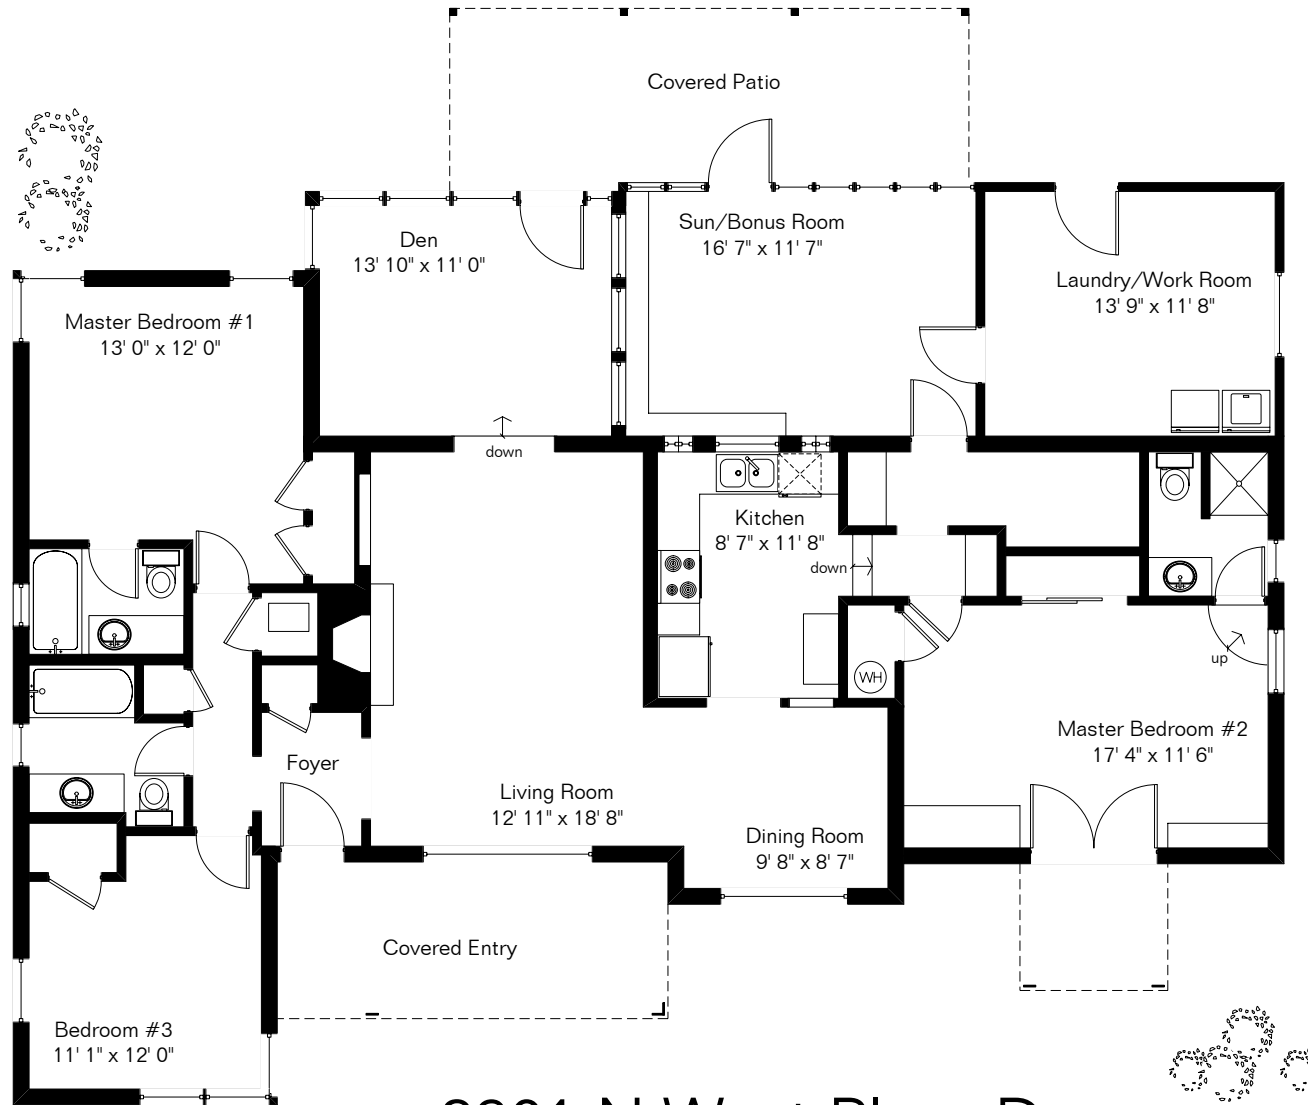

The square footages and room size information are deemed to be reliable but are not guaranteed and should be independently verified.

Living Area 2,039 Sq Ft

2901 N West Plaza Dr

Site Visit April 2013

0 ft. 6 ft. 10 ft. 20 ft.

Copyright 2013 Floor Plans First! LLC
All Rights Reserved.

www.FloorPlansFirst.com

Toll Free (877) 887-1500
Voice (520) 881-1500
Fax (520) 791-7701

Floor Plans First!
See the Floor Plan First!