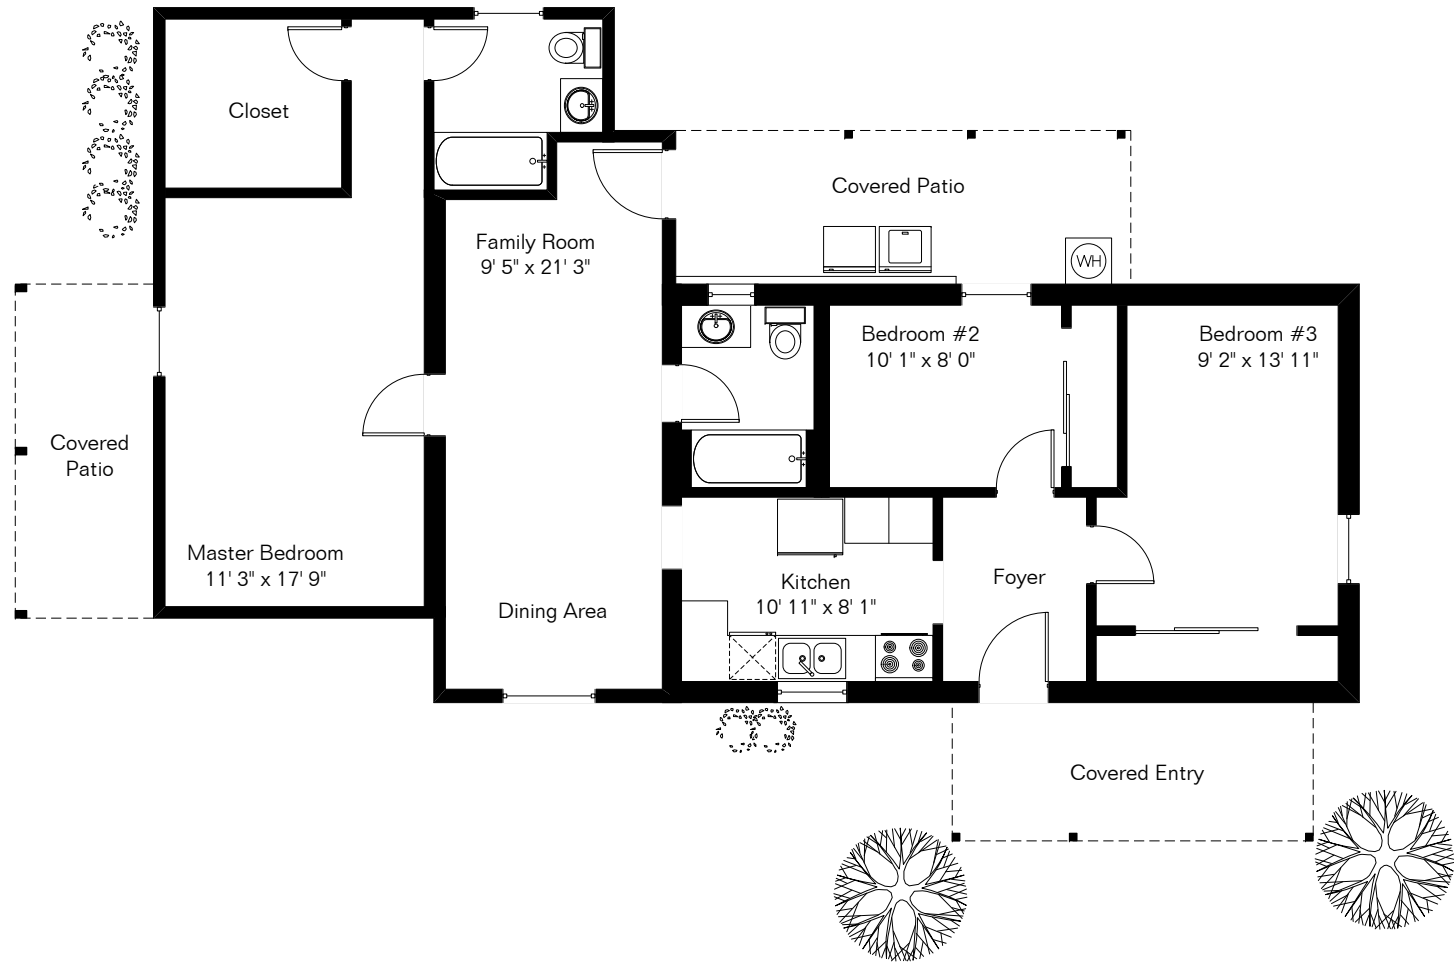

The square footages and room size information are deemed to be reliable but are not guaranteed and should be independently verified.

# 3130 E Bermuda St

Site Visit January 2014

Copyright 2014 Floor Plans First! LLC  
All Rights Reserved.

Living Area 1,164 Sq Ft

[www.FloorPlansFirst.com](http://www.FloorPlansFirst.com)

Toll Free (877) 887-1500  
Voice (520) 881-1500  
Fax (520) 791-7701

**Floor Plans First!**  
See the Floor Plan First!