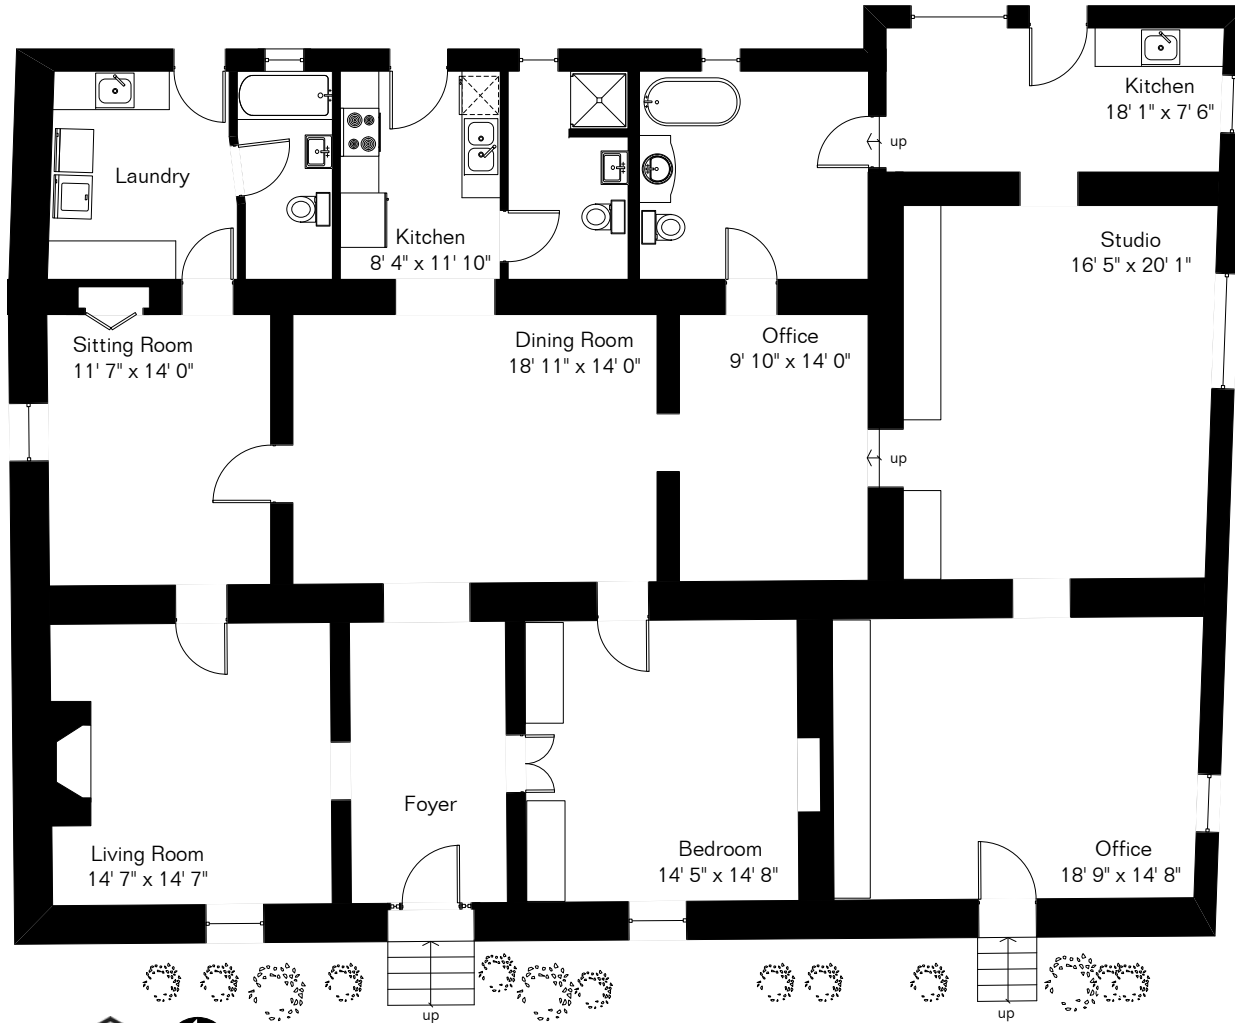

The square footages and room size information are deemed to be reliable but are not guaranteed and should be independently verified.

323 N Main Ave
Presented by Susie DeConcini
Long Realty Company
(520) 918-5154

Shed is farther from house than shown.

Site Visit August 2009

Copyright 2009 Floor Plans First! LLC
All Rights Reserved.

Living Area 2,995 Sq Ft
Storage 112 Sq Ft

www.FloorPlansFirst.com

Toll Free (877) 887-1500
Voice (520) 881-1500
Fax (520) 791-7701

Floor Plans First!
See the Floor Plan First!