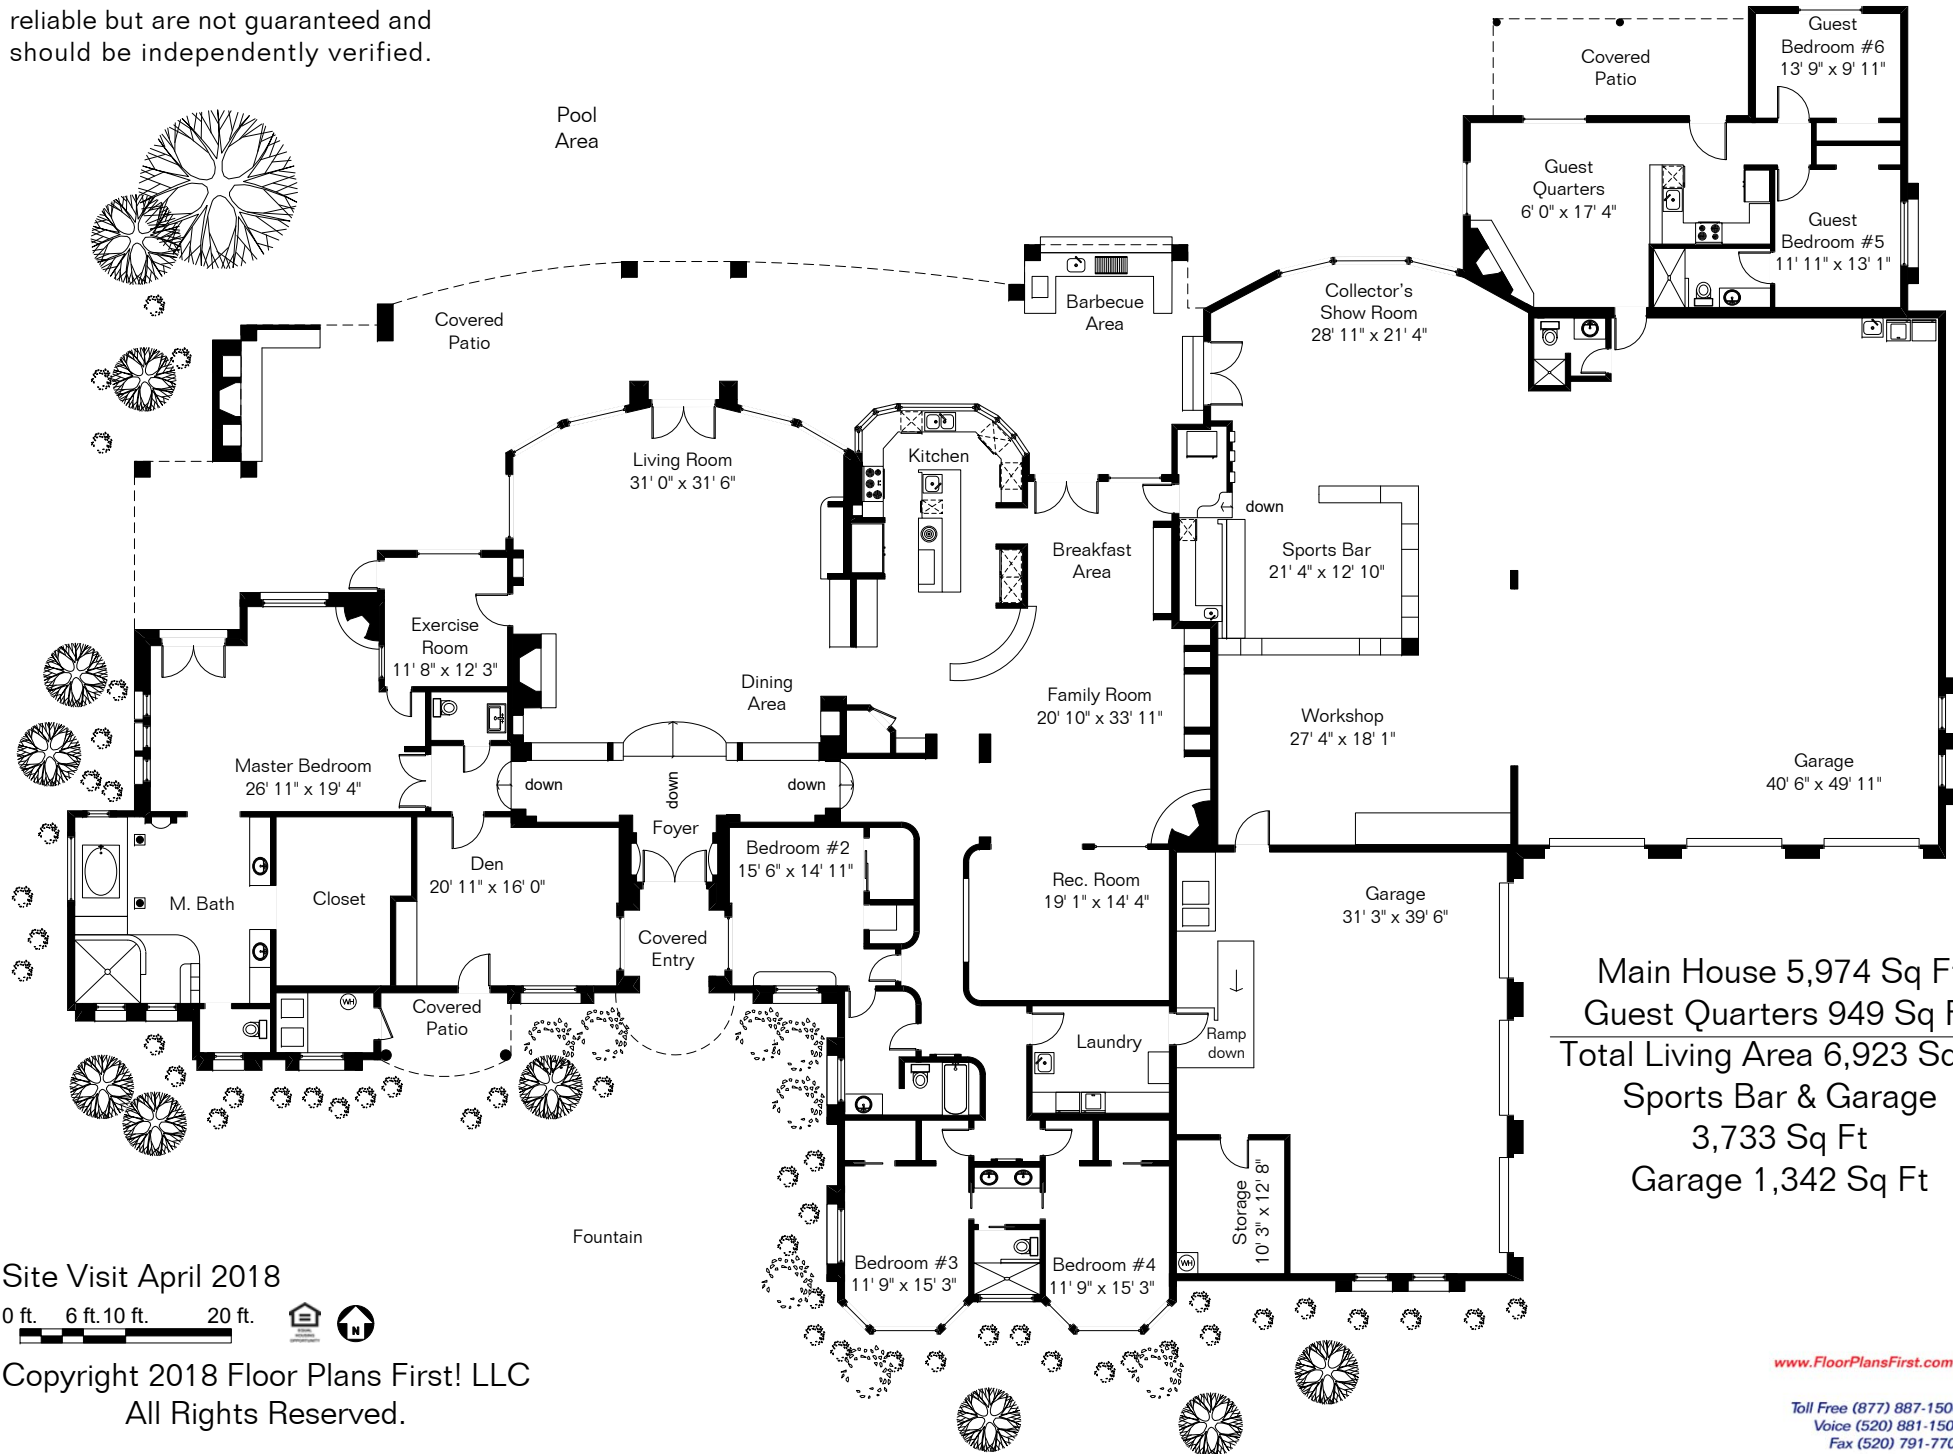

3250 W Moore Rd

The square footages and room size information are deemed to be reliable but are not guaranteed and should be independently verified.

Main House 5,974 Sq Ft
 Guest Quarters 949 Sq Ft

 Total Living Area 6,923 Sq Ft
 Sports Bar & Garage
 3,733 Sq Ft
 Garage 1,342 Sq Ft

Site Visit April 2018

Copyright 2018 Floor Plans First! LLC
 All Rights Reserved.

www.FloorPlansFirst.com

Toll Free (877) 887-1500
 Voice (520) 881-1500
 Fax (520) 791-7701