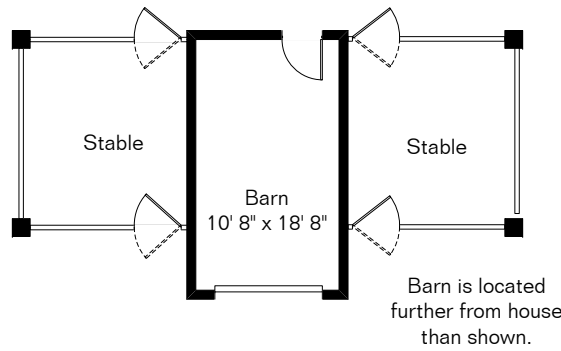

The square footages and room size information are deemed to be reliable but are not guaranteed and should be independently verified.

Pool Area

# 3470 N Lynford Pl

Presented by Russell & Christine Long  
Long Realty Company  
(520) 529-1116

Living Area 3,159 Sq Ft  
Garage 940 Sq Ft  
RV Garage 1,120 Sq Ft  
Barn 240 Sq Ft

Site Visit August 2006  
0 ft. 6 ft. 10 ft. 20 ft.