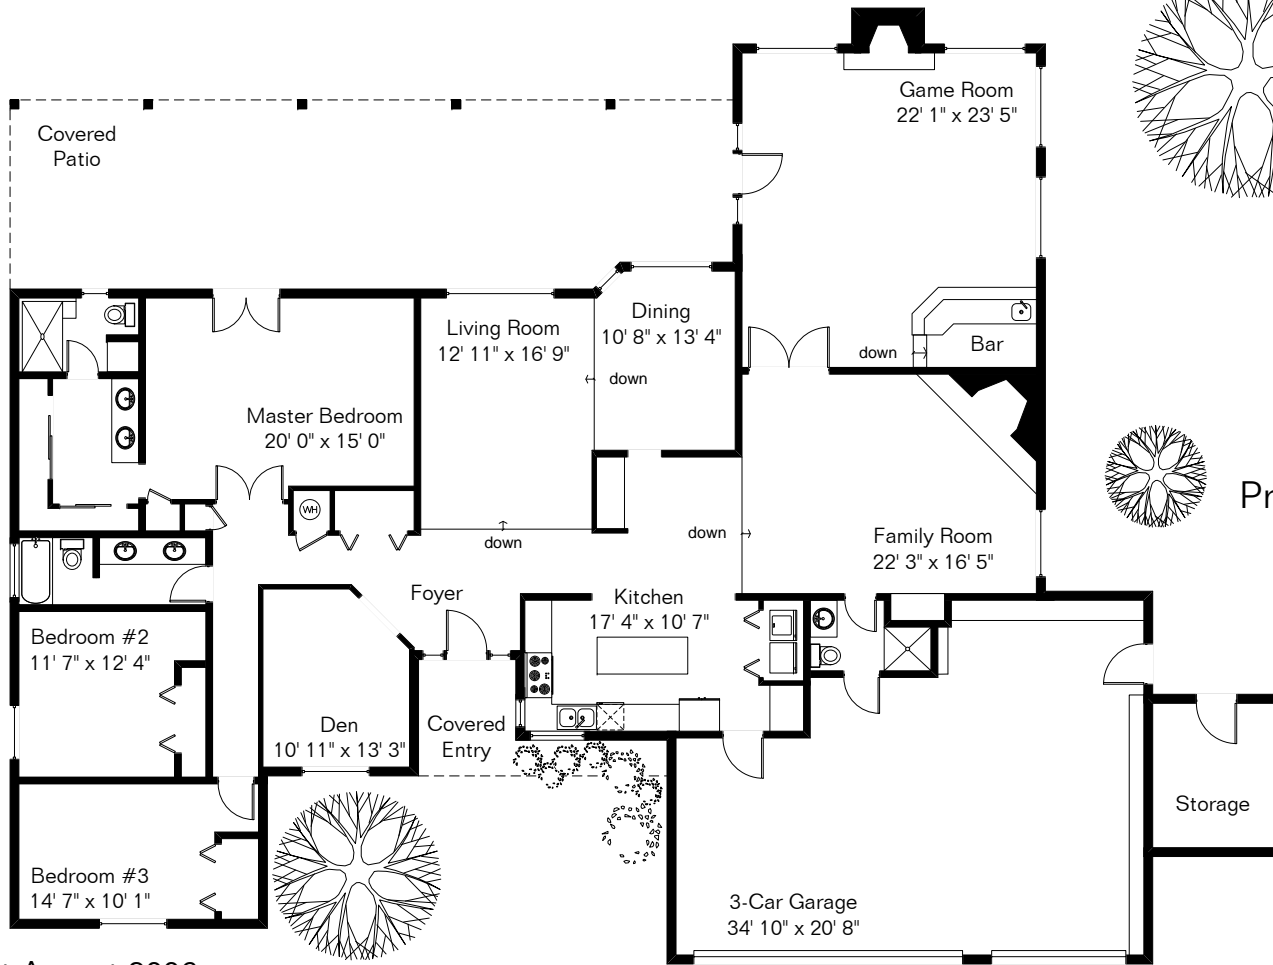

The square footages and room size information are deemed to be reliable but are not guaranteed and should be independently verified.

Pool Area

# 3470 N Lynford Pl

Presented by Russell & Christine Long  
Long Realty Company  
(520) 529-1116

Living Area 3,159 Sq Ft  
Garage 940 Sq Ft  
RV Garage 1,120 Sq Ft  
Barn 240 Sq Ft

Site Visit August 2006  
0 ft. 6 ft. 10 ft. 20 ft.