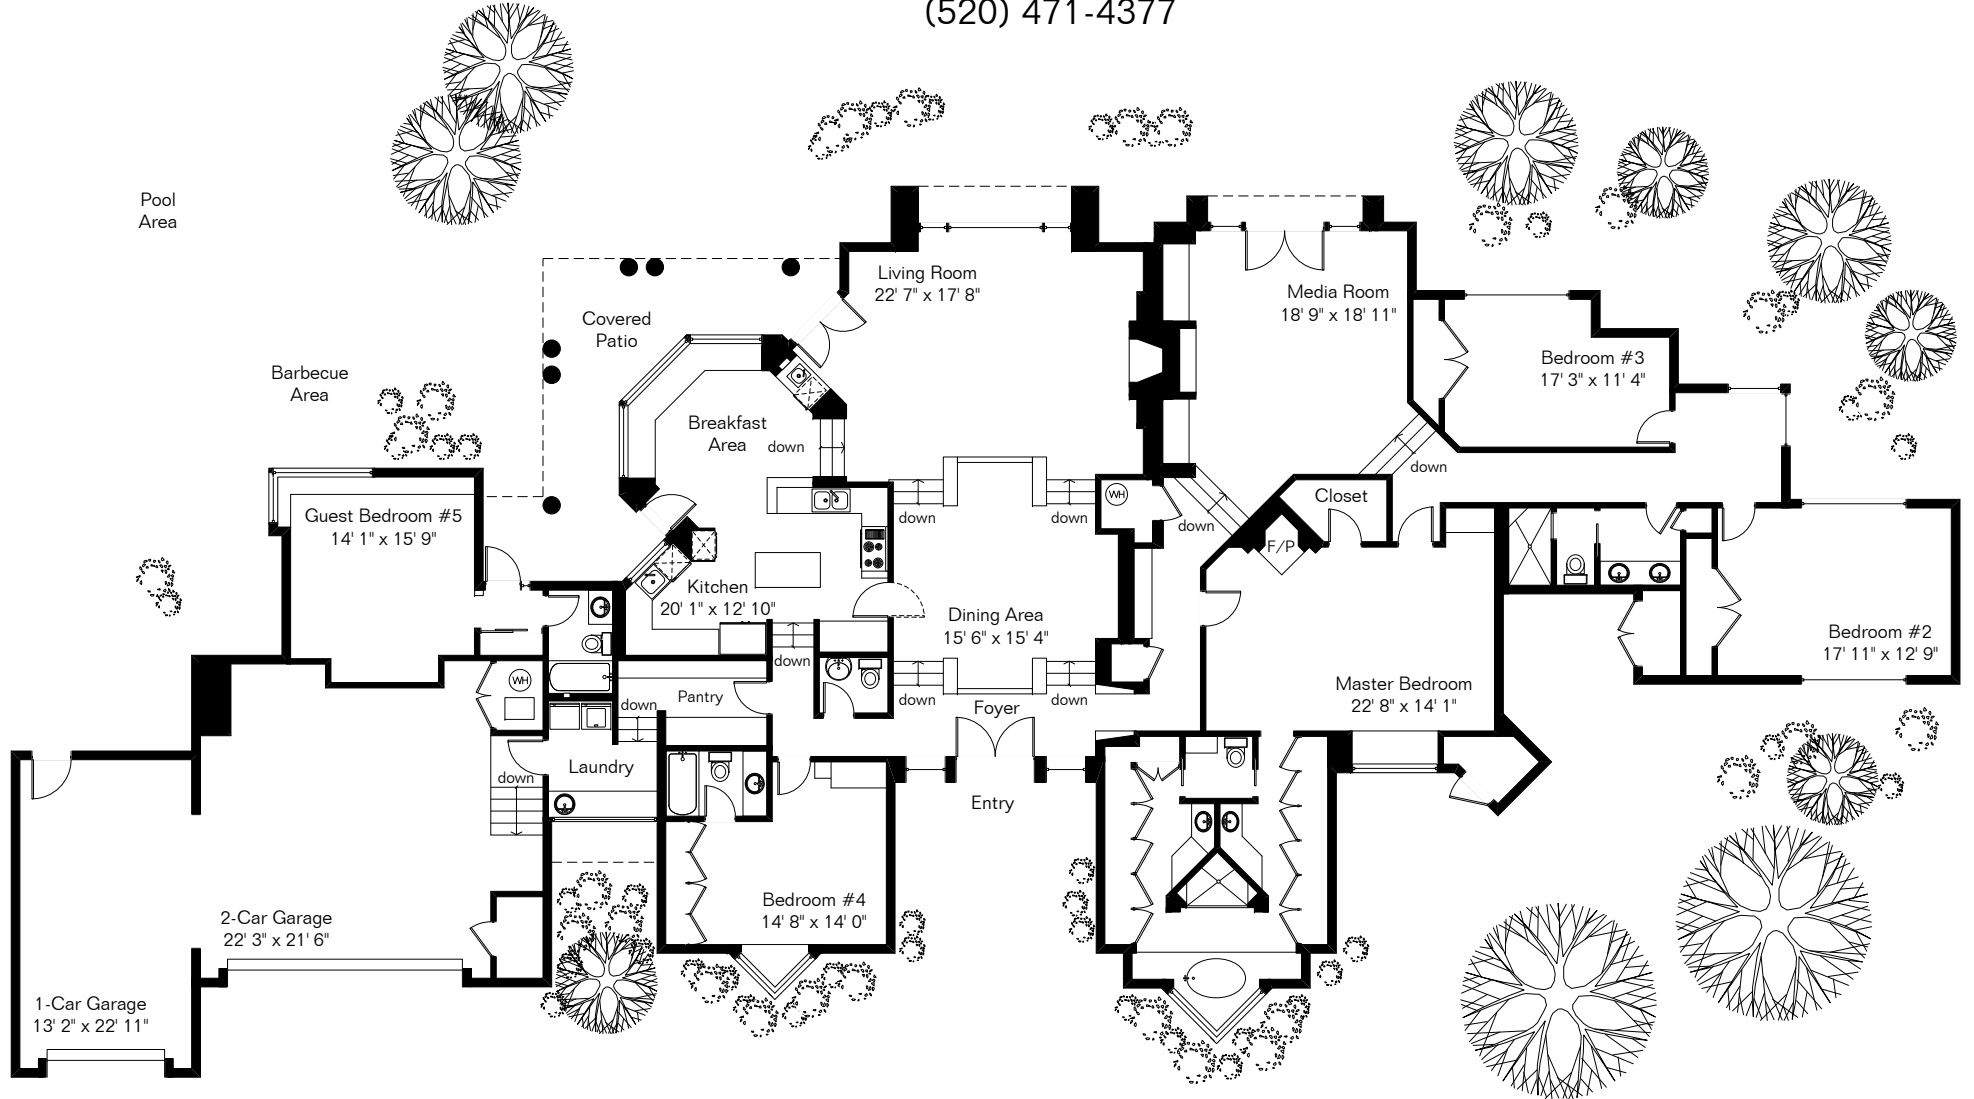

The square footages and room size information are deemed to be reliable but are not guaranteed and should be independently verified.

# 3731 E Sumo Septimo

Presented by Barrie & Janie Herr  
Long Realty Company  
(520) 471-4377

Living Area 4,293 Sq Ft  
Garage 1,015 Sq Ft

Site Visit May 2007

Copyright 2008 Floor Plans First! LLC  
All Rights Reserved.