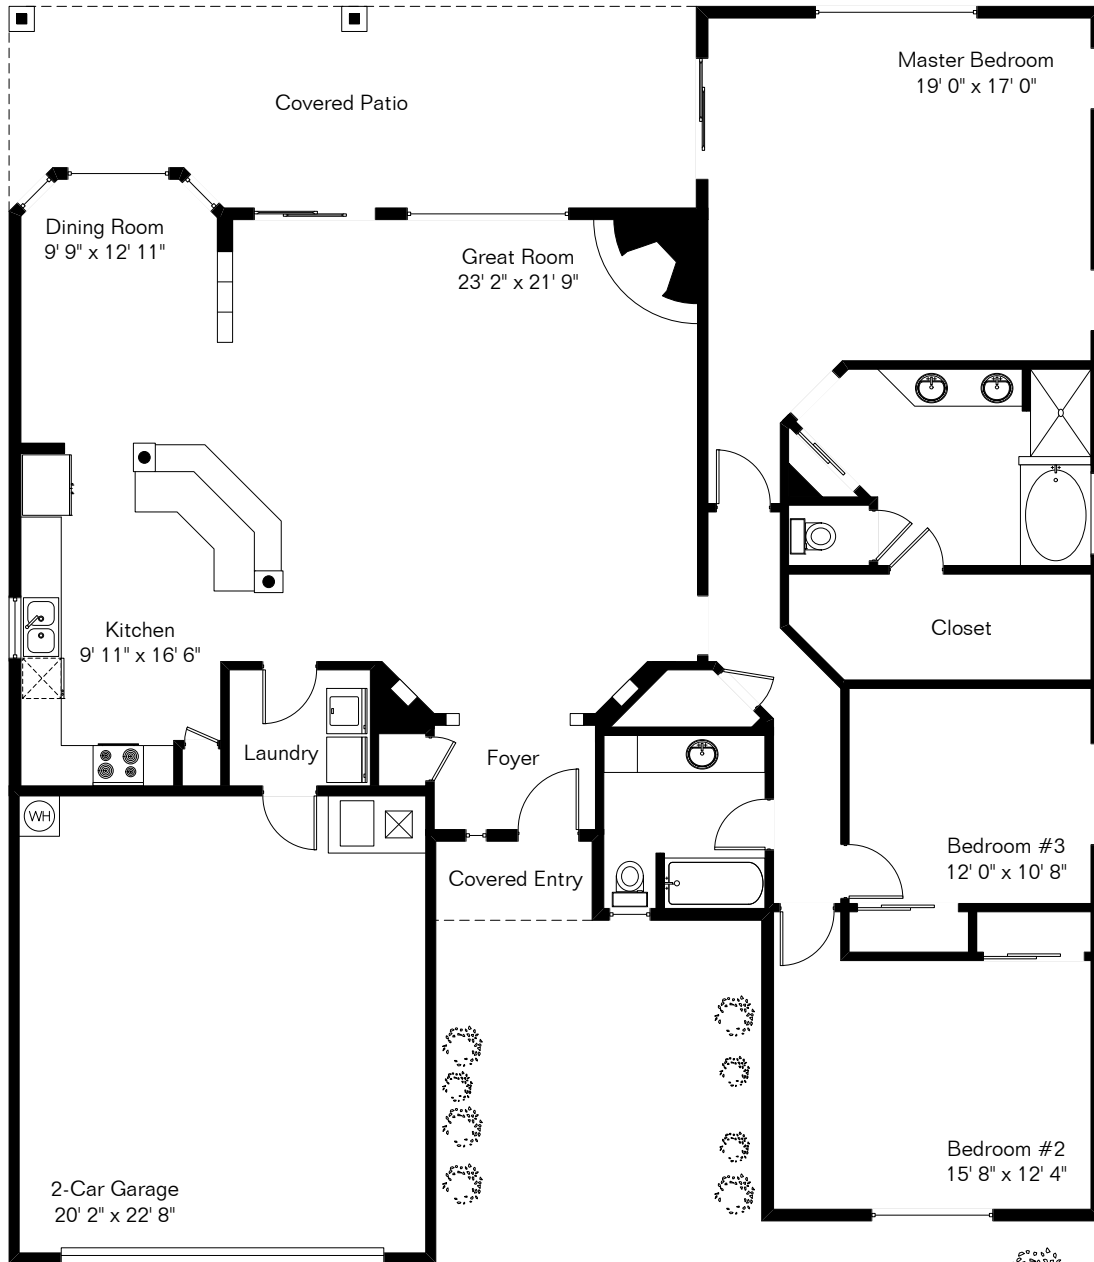

The square footages and room size information are deemed to be reliable but are not guaranteed and should be independently verified.

# 40000 S Horse Run Dr

Site Visit October 2013

Living Area 2,228 Sq Ft  
Garage 489 Sq Ft

Copyright 2018 Floor Plans First! LLC  
All Rights Reserved.

[www.FloorPlansFirst.com](http://www.FloorPlansFirst.com)