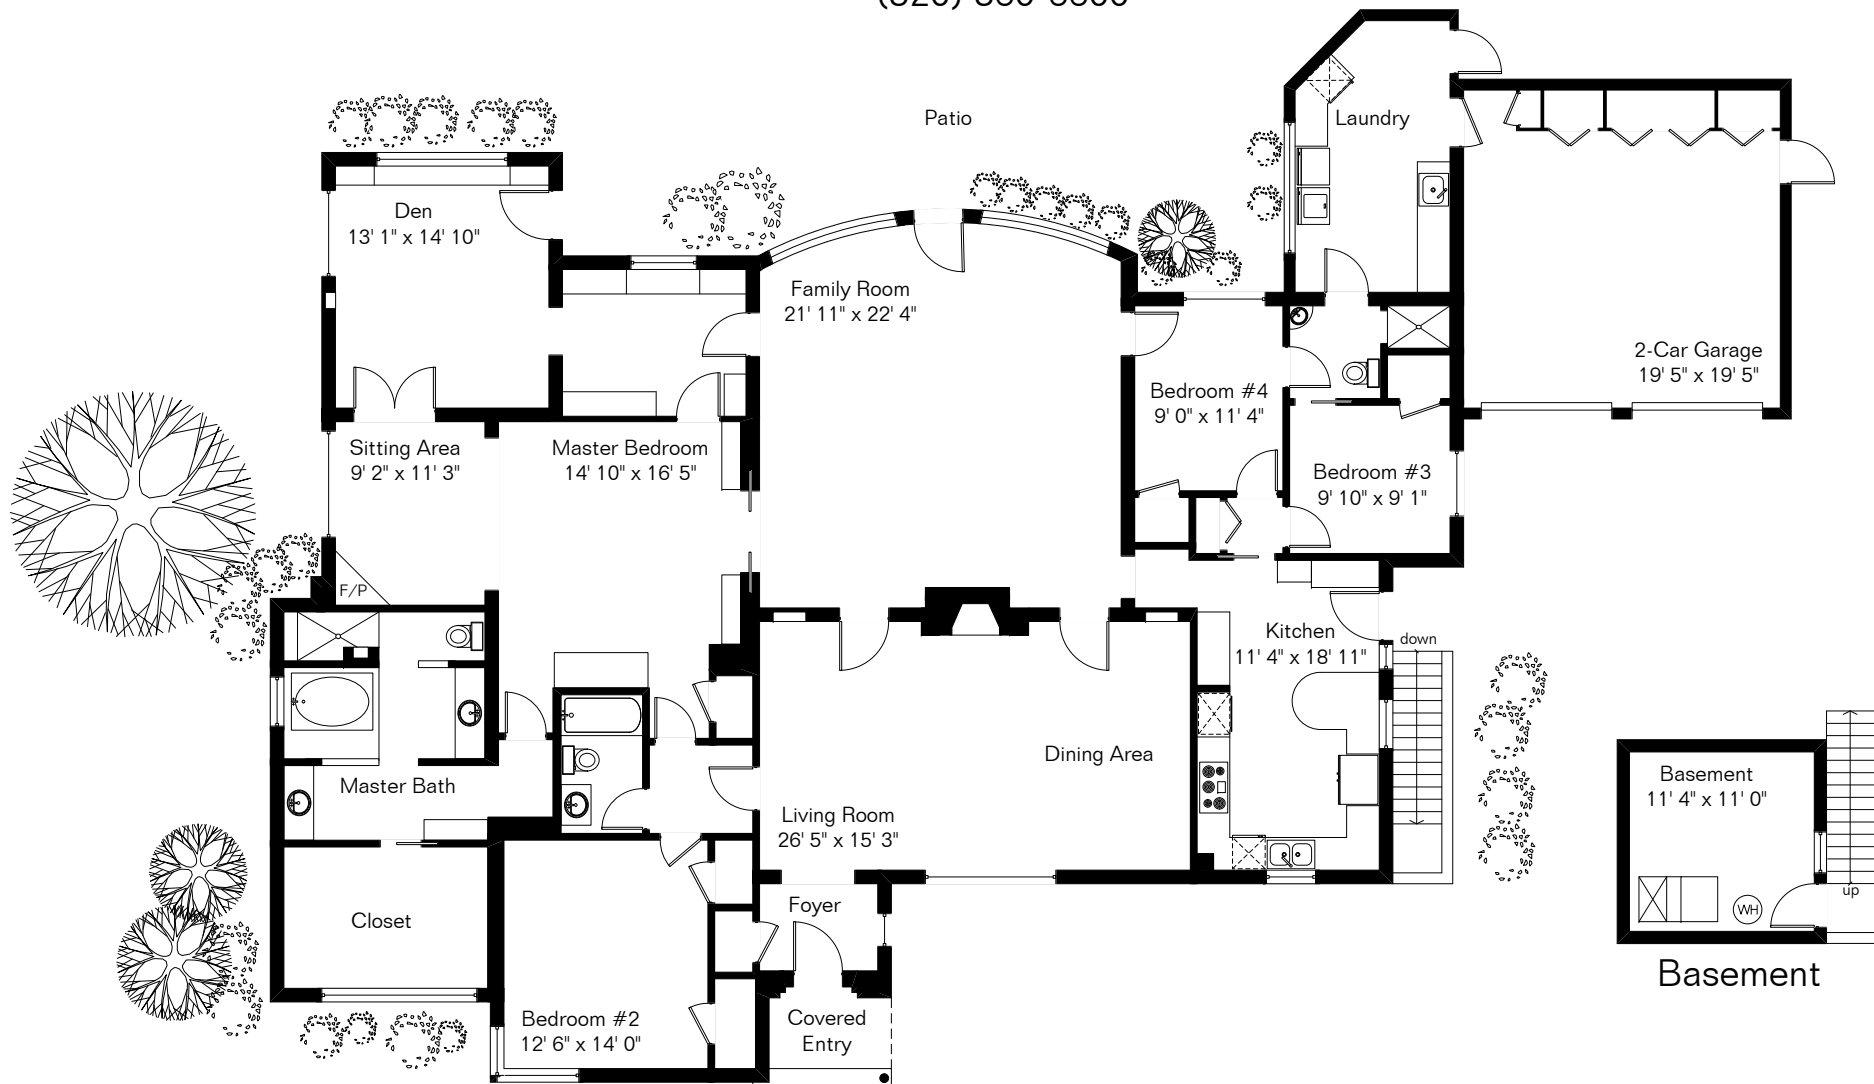

Site Visit October 2009

0 ft. 6 ft. 10 ft. 20 ft.

Copyright 2009 Floor Plans First! LLC
All Rights Reserved.

Living Area 3,294 Sq Ft

Basement 160 Sq Ft

Garage 418 Sq Ft

www.FloorPlansFirst.com

Toll Free (877) 887-1500