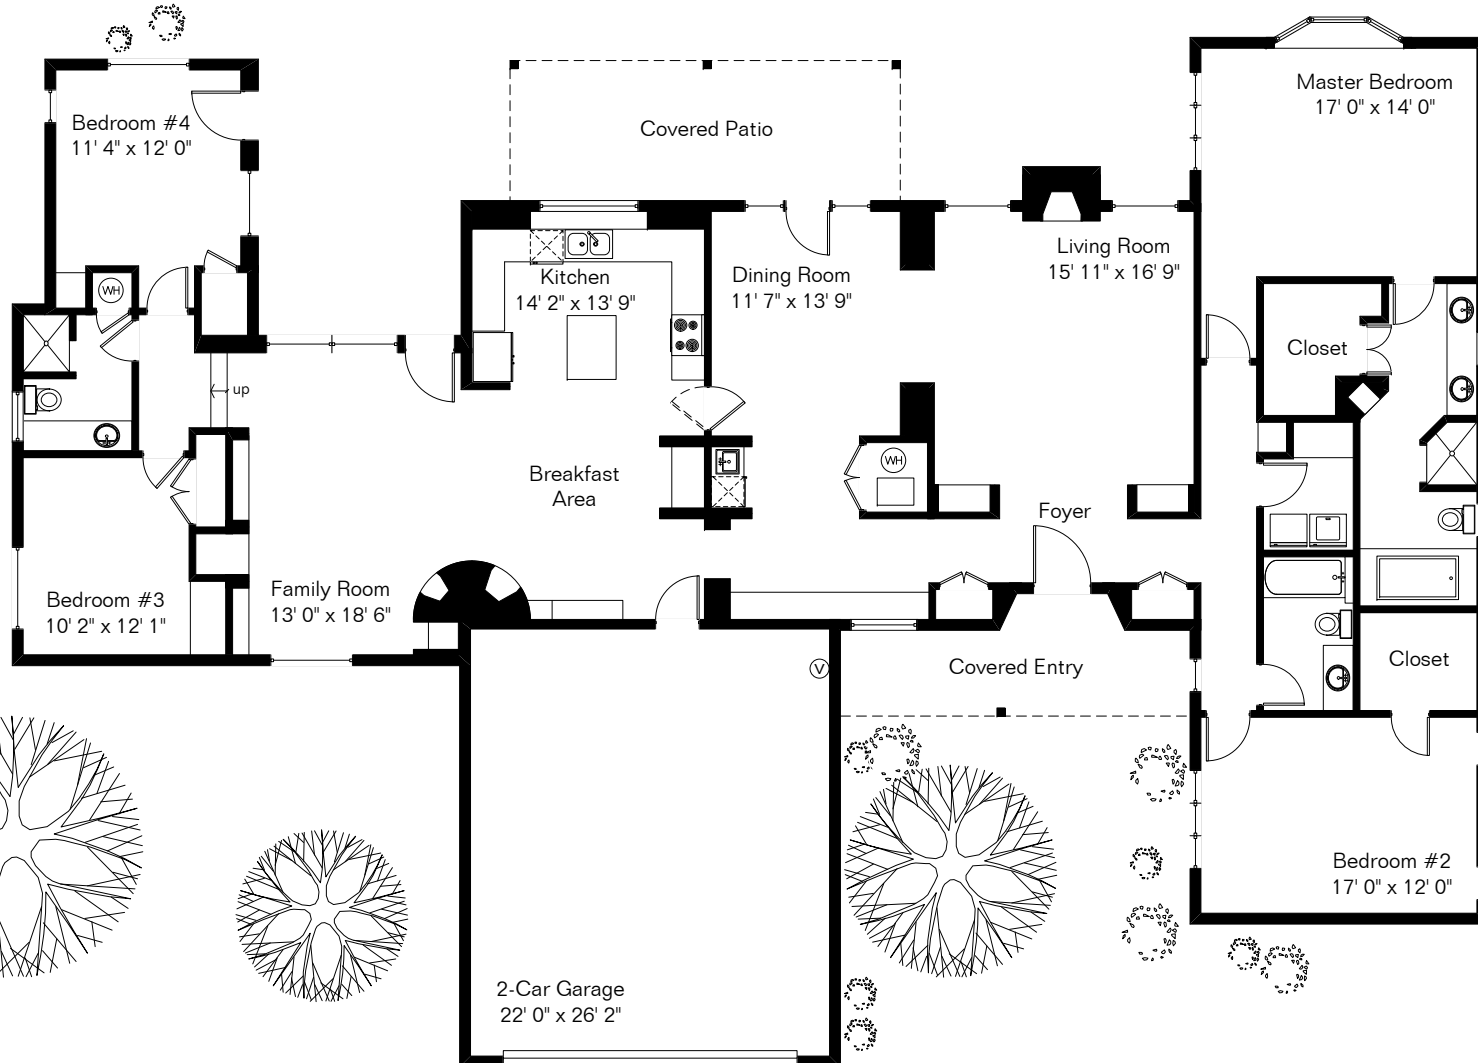

The square footages and room size information are deemed to be reliable but are not guaranteed and should be independently verified.

# 4213 E Pontatoc Dr

Living Area 2,934 Sq Ft  
Garage 625 Sq Ft

Pool Area

Site Visit September 2016

Copyright 2016 Floor Plans First! LLC  
All Rights Reserved.

[www.FloorPlansFirst.com](http://www.FloorPlansFirst.com)