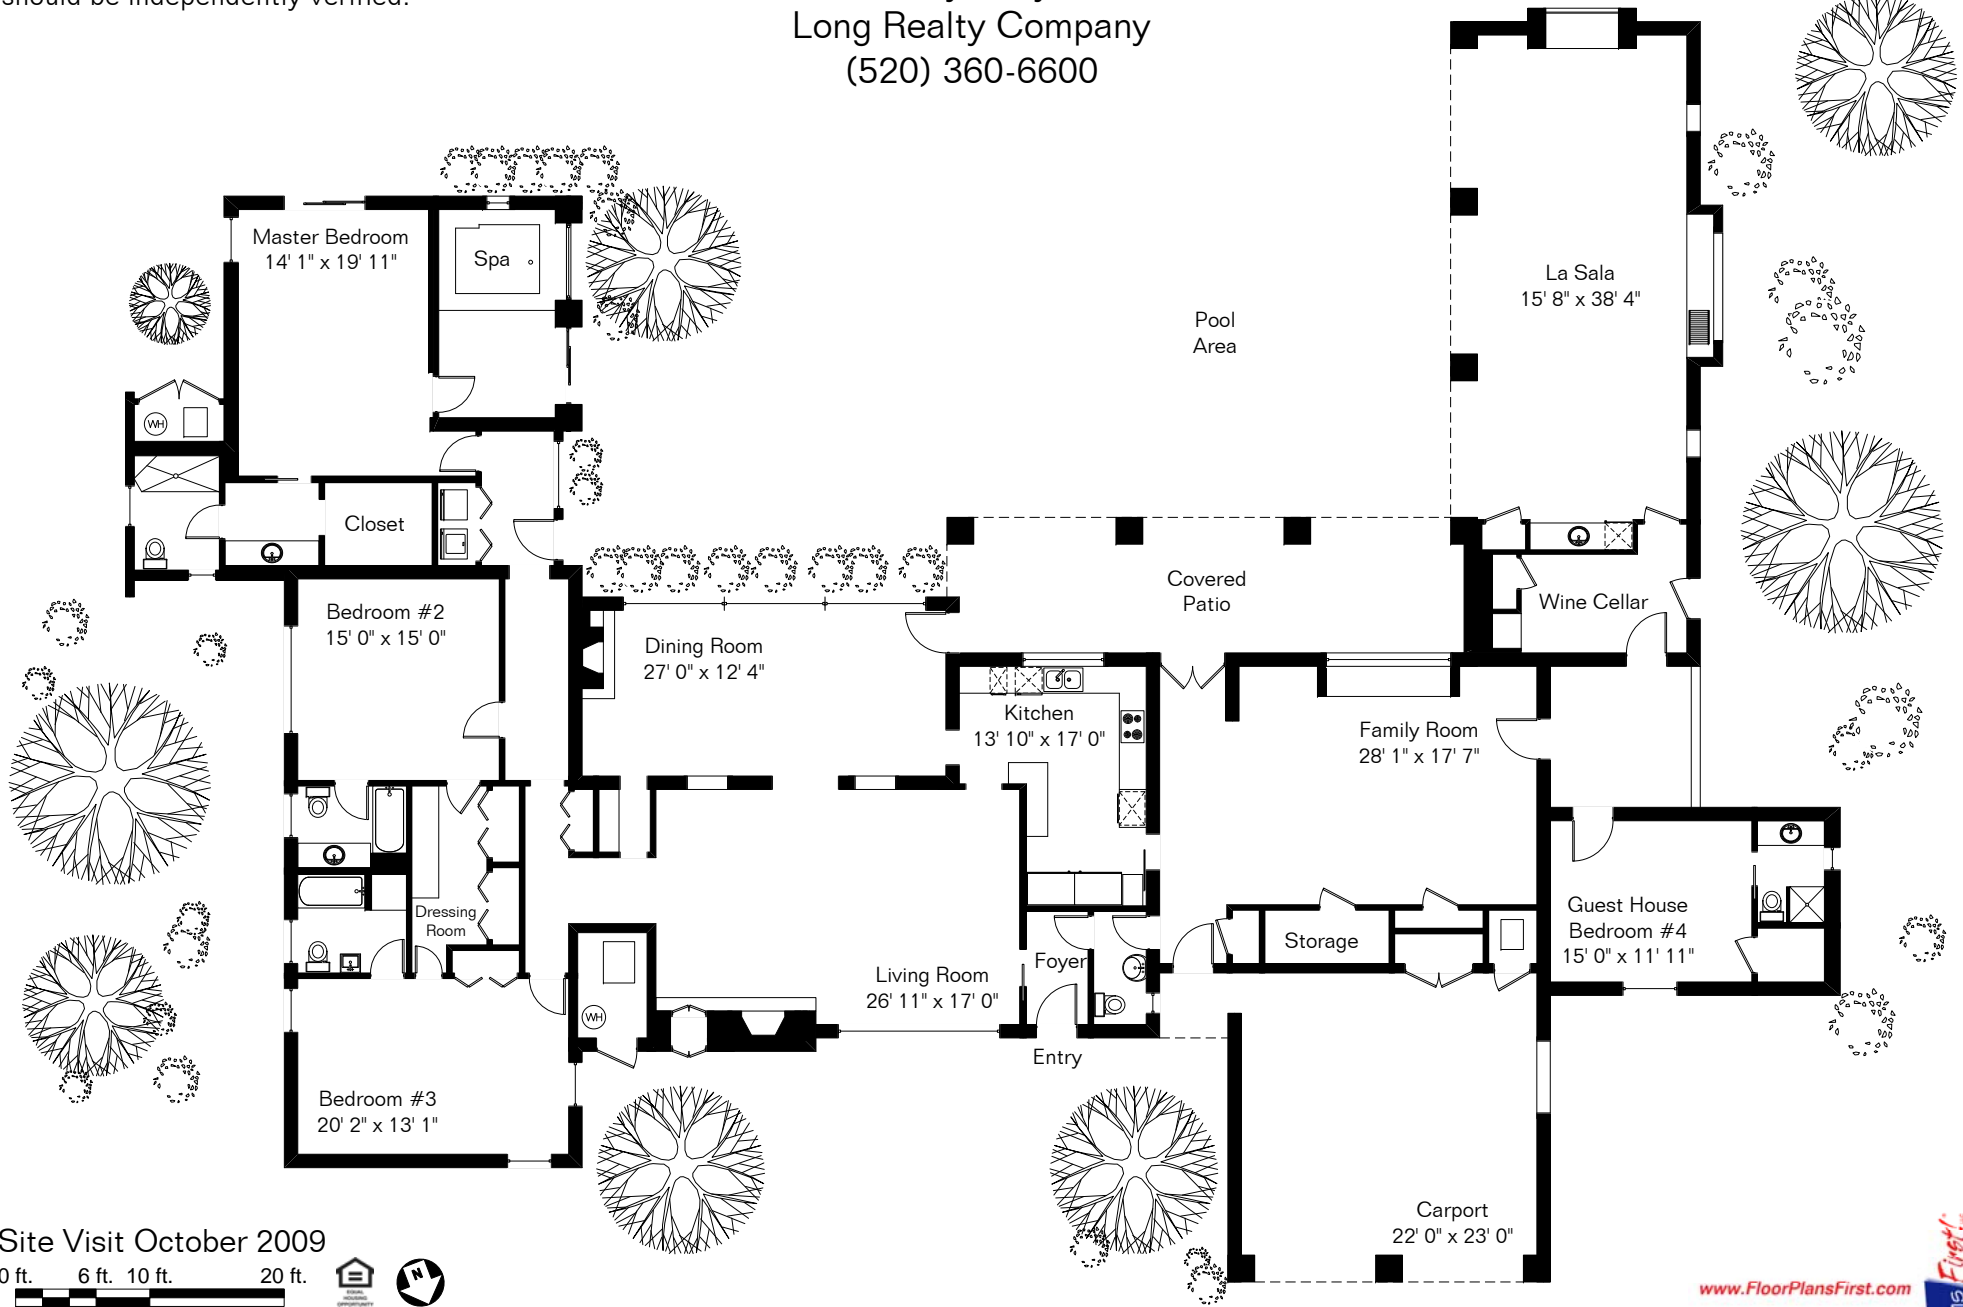

The square footages and room size information are deemed to be reliable but are not guaranteed and should be independently verified.

4320 N Alvernon Way

Presented by Judy Smedes

Long Realty Company

(520) 360-6600

Site Visit October 2009

Copyright 2009 Floor Plans First! LLC
All Rights Reserved.

Living Area 4,223 Sq Ft

www.FloorPlansFirst.com

Toll Free (877) 887-1500
Voice (520) 881-1500
Fax (520) 791-7701

Floor Plans First!
See the Floor Plan First!