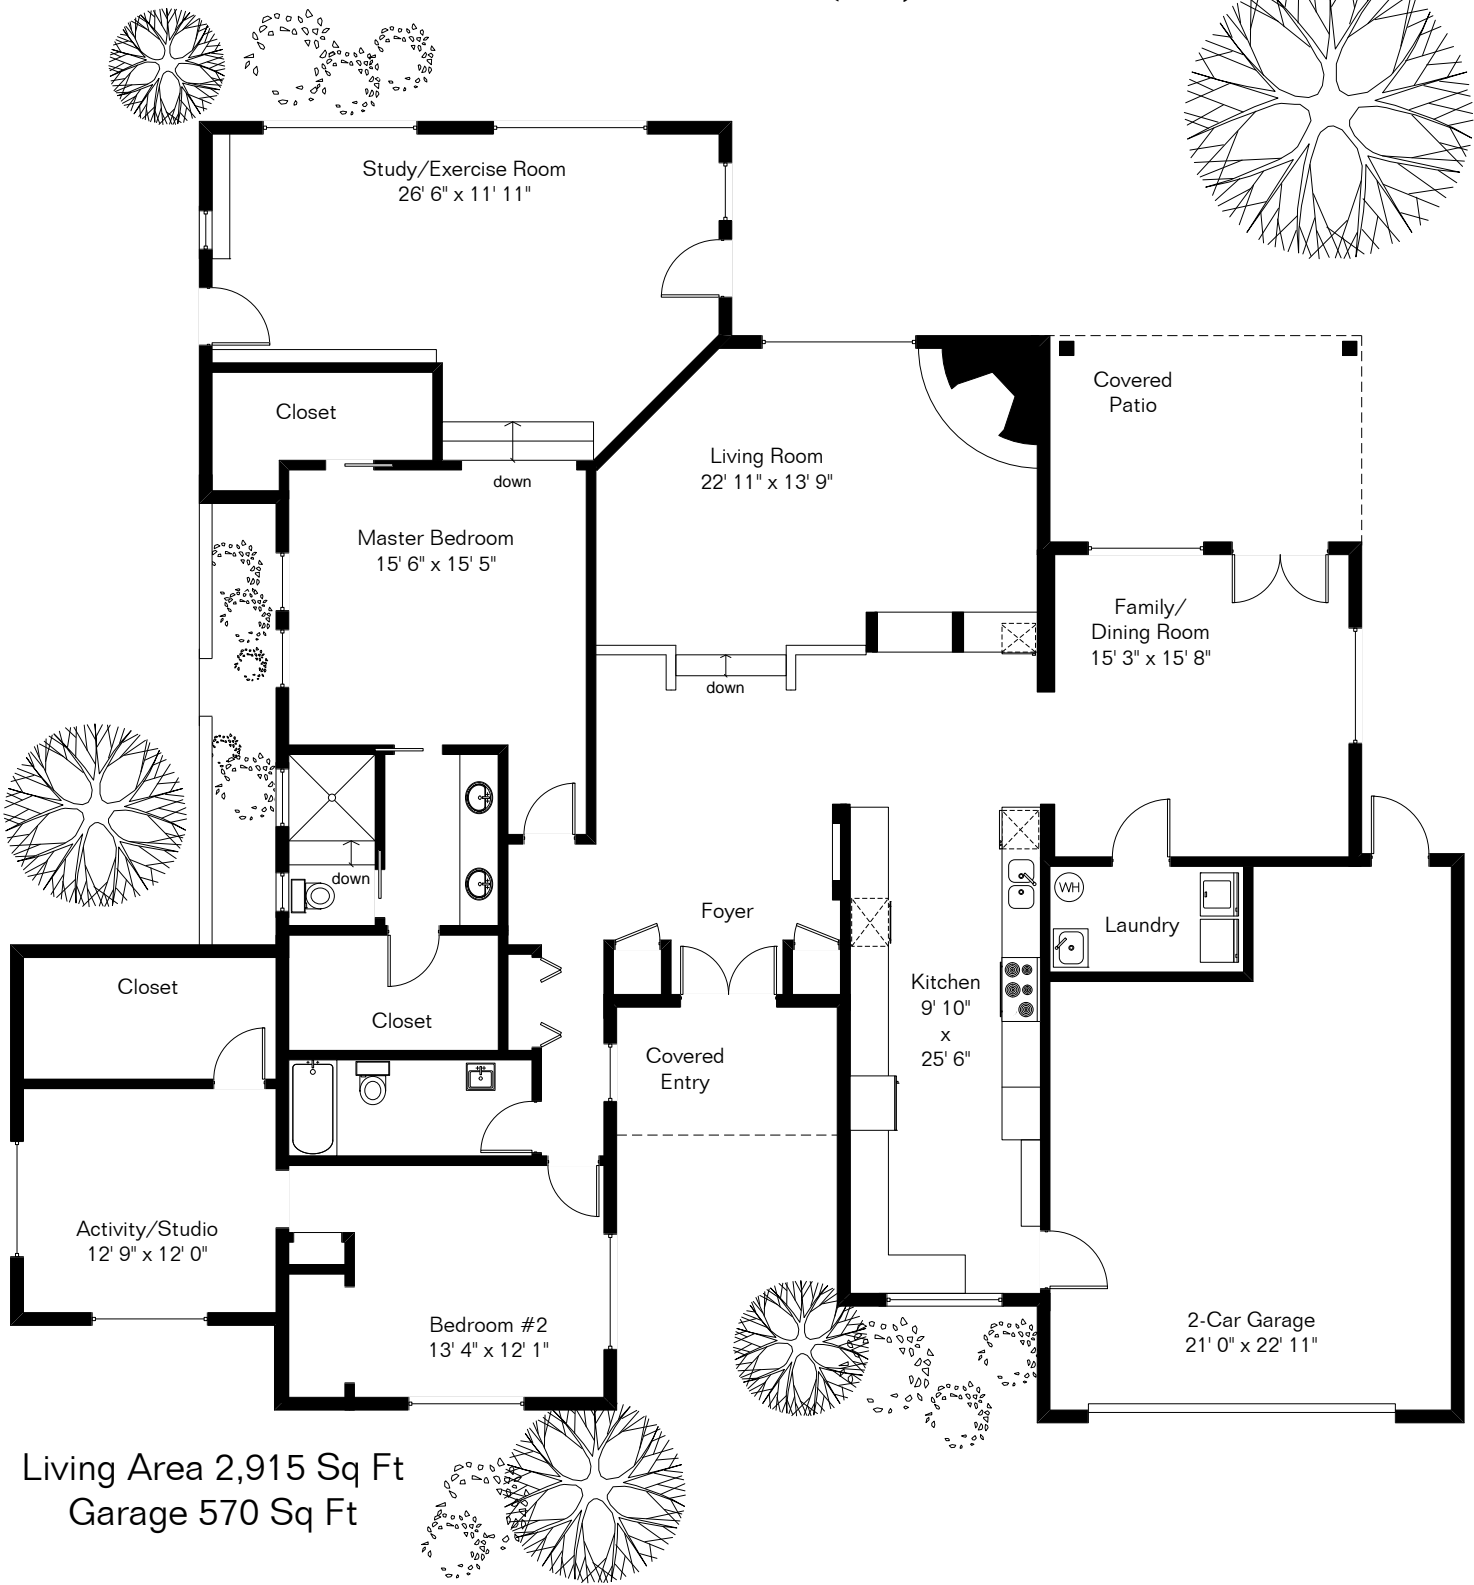

The square footages and room size information are deemed to be reliable but are not guaranteed and should be independently verified.

4400 E Calle del Conde

Presented by Mary Dorais
Long Realty Company
(520) 907-1205

Living Area 2,915 Sq Ft
Garage 570 Sq Ft

Site Visit June 2009

0 ft. 6 ft. 10 ft. 20 ft.

Copyright 2009 Floor Plans First! LLC
All Rights Reserved.

www.FloorPlansFirst.com

Toll Free (877) 887-1500
Voice (520) 881-1500
Fax (520) 791-7701