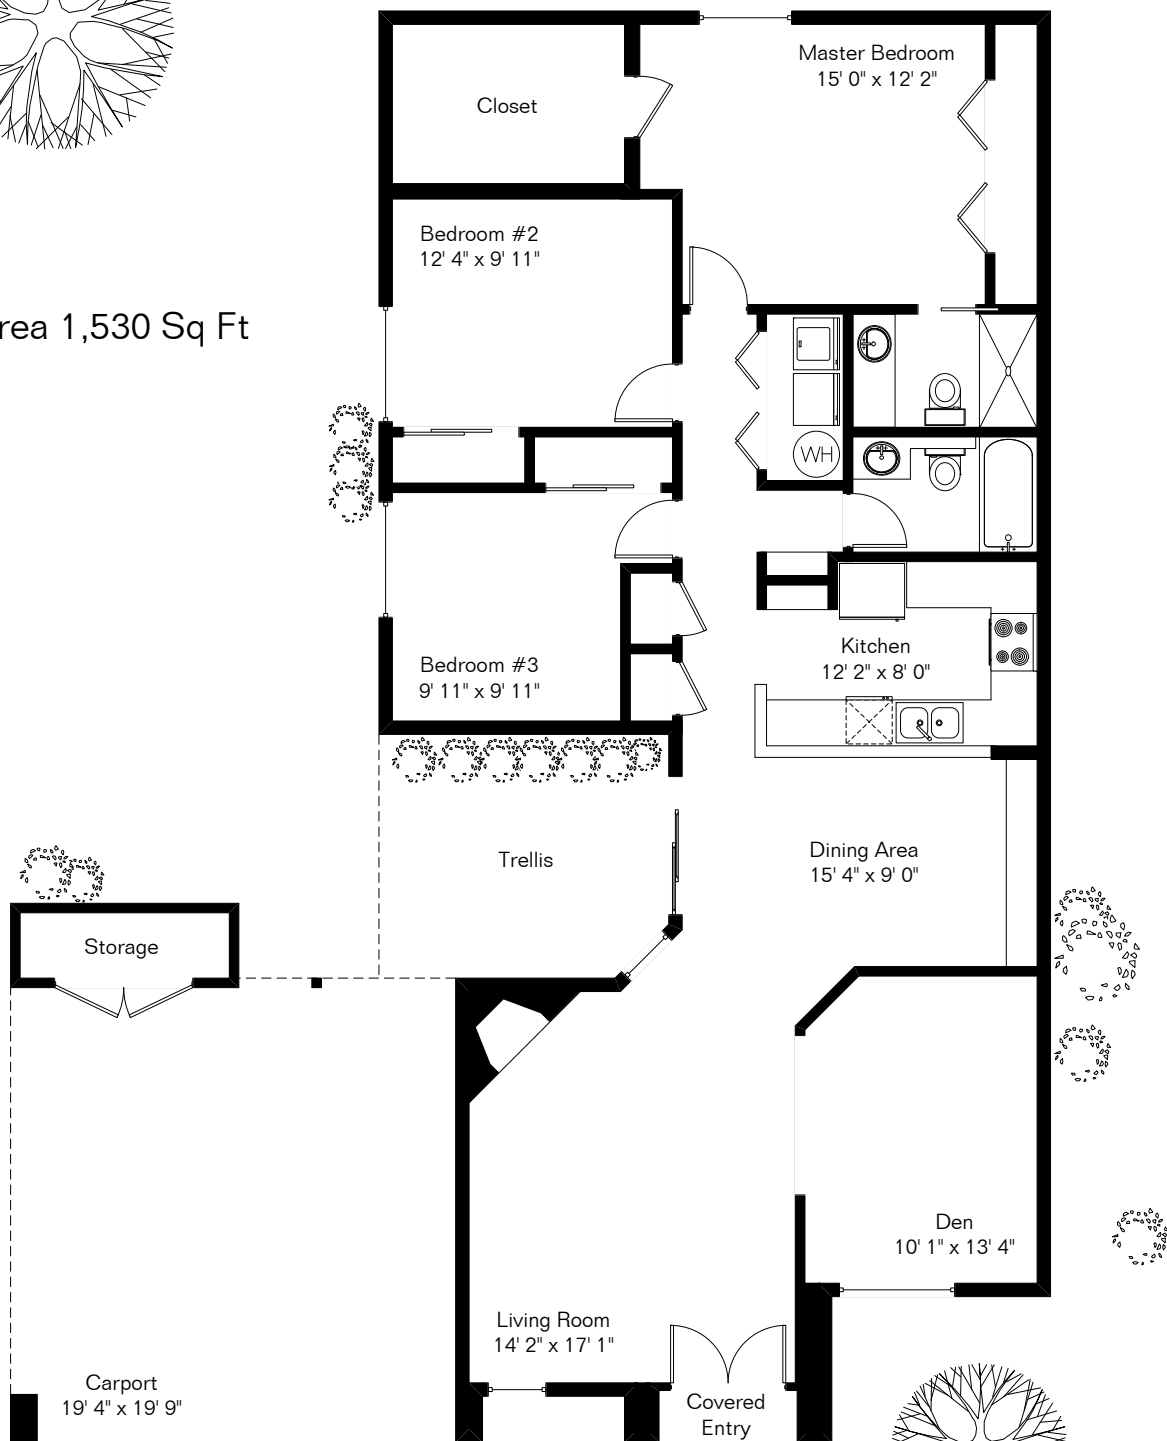

Living Area 1,530 Sq Ft

Site Visit August 2009

Copyright 2009 Floor Plans First! LLC
All Rights Reserved.

www.FloorPlansFirst.com

Toll Free (877) 887-1500
Voice (520) 881-1500
Fax (520) 791-7701