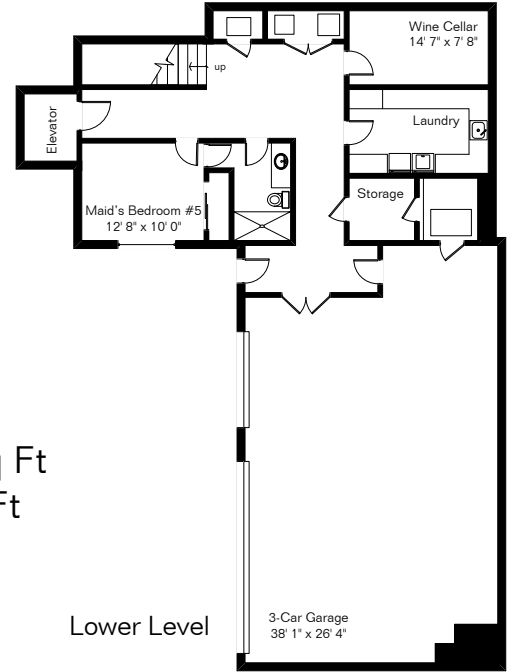

The square footages and room size information are deemed to be reliable but are not guaranteed and should be independently verified.

Upper Level

Living Area 7,536 Sq Ft  
Garage 1,216 Sq Ft

Lower Level

Main Level

# 4647 E Palais Place

Presented by Martha Briggs  
Long Realty Company  
(520) 240-8006

Site Visit September 2004

Copyright 2008 Floor Plans First! LLC  
All Rights Reserved.

[www.FloorPlansFirst.com](http://www.FloorPlansFirst.com)