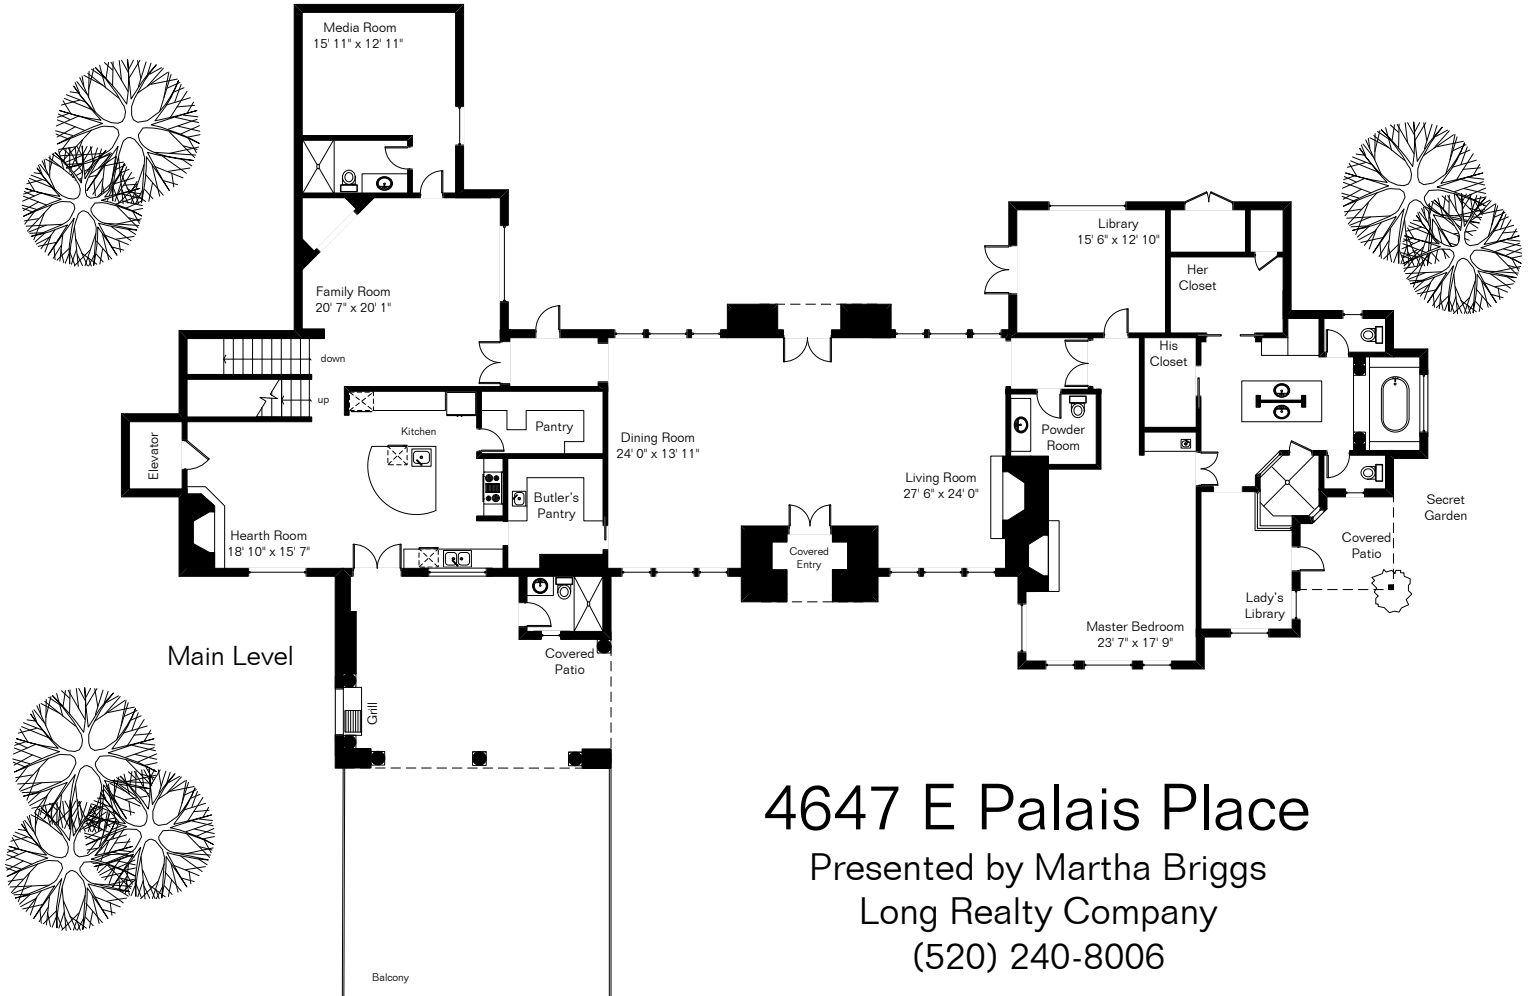

The square footages and room size information are deemed to be reliable but are not guaranteed and should be independently verified.

Upper Level

Living Area 7,536 Sq Ft  
Garage 1,216 Sq Ft

Lower Level

Main Level

# 4647 E Palais Place

Presented by Martha Briggs  
Long Realty Company  
(520) 240-8006

Site Visit September 2004

Copyright 2008 Floor Plans First! LLC  
All Rights Reserved.

[www.FloorPlansFirst.com](http://www.FloorPlansFirst.com)

Toll Free (877) 887-1500  
Voice (520) 881-1500  
Fax (520) 791-7701

**Floor Plans First!**  
See the Floor Plan First!