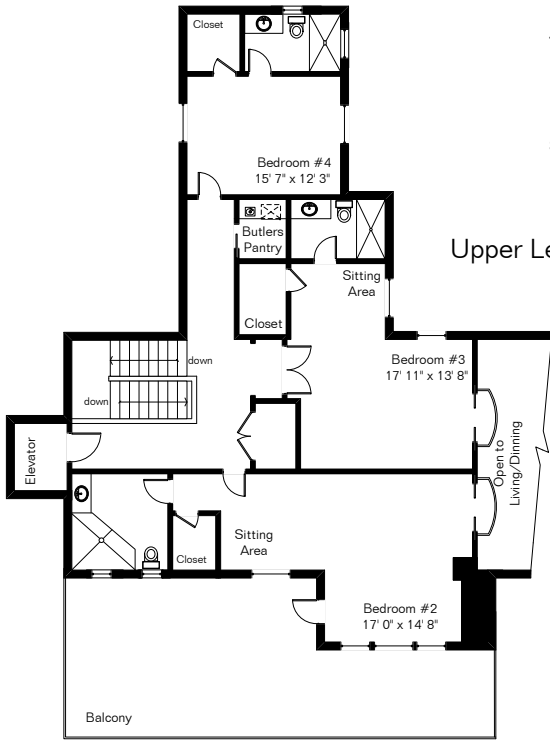

The square footages and room size information are deemed to be reliable but are not guaranteed and should be independently verified.

Upper Level

Living Area 7,536 Sq Ft  
Garage 1,216 Sq Ft

Lower Level

Main Level

# 4647 E Palais Place

Presented by Martha Briggs  
Long Realty Company  
(520) 240-8006

Site Visit September 2004

Copyright 2008 Floor Plans First! LLC  
All Rights Reserved.

[www.FloorPlansFirst.com](http://www.FloorPlansFirst.com)