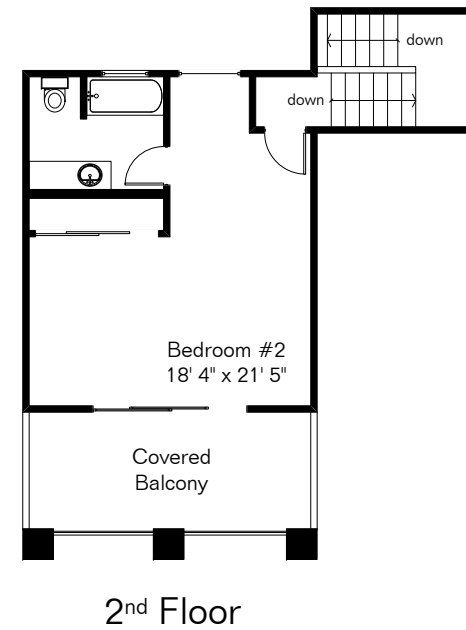

The square footages and room size information are deemed to be reliable but are not guaranteed and should be independently verified.

4666 E Camino Rosa

Living Area 2,080 Sq Ft
Garage 539 Sq Ft

Site Visit November 2015

0 ft. 6 ft. 10 ft. 20 ft.

Copyright 2015 Floor Plans First! LLC
All Rights Reserved.

www.FloorPlansFirst.com

Toll Free (877) 887-1500
Voice (520) 881-1500
Fax (520) 791-7701

Floor Plans First!
See the Floor Plan First!