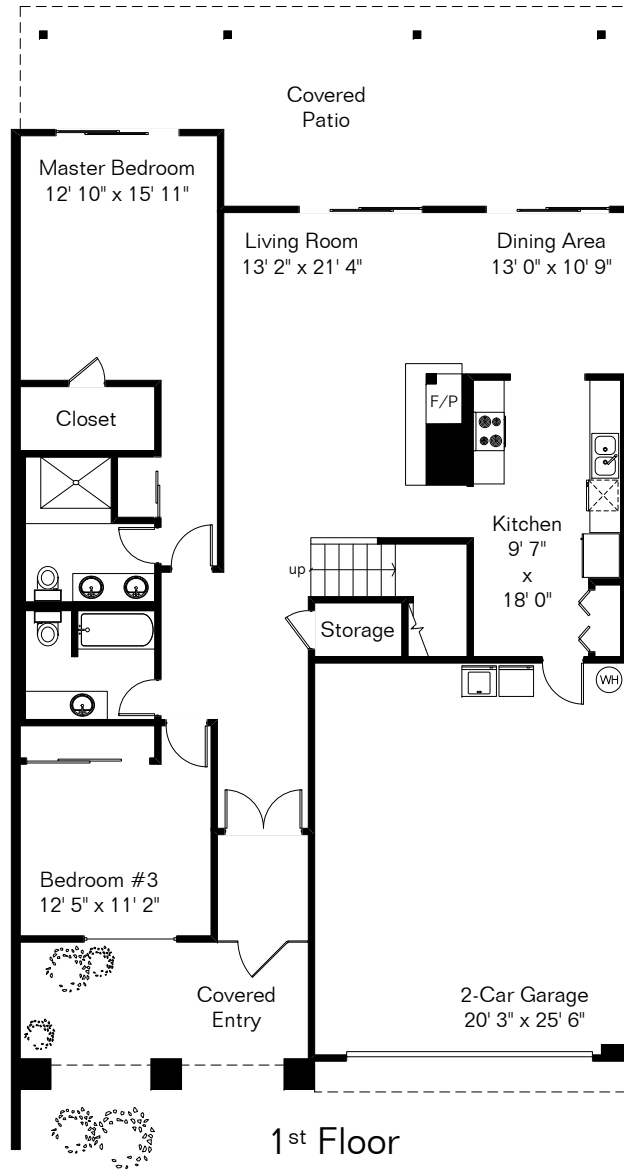

The square footages and room size information are deemed to be reliable but are not guaranteed and should be independently verified.

4666 E Camino Rosa

Living Area 2,080 Sq Ft
Garage 539 Sq Ft

Site Visit November 2015

0 ft. 6 ft. 10 ft. 20 ft.

Copyright 2015 Floor Plans First! LLC
All Rights Reserved.

www.FloorPlansFirst.com

Toll Free (877) 887-1500
Voice (520) 881-1500
Fax (520) 791-7701

Floor Plans First!
See the Floor Plan First!