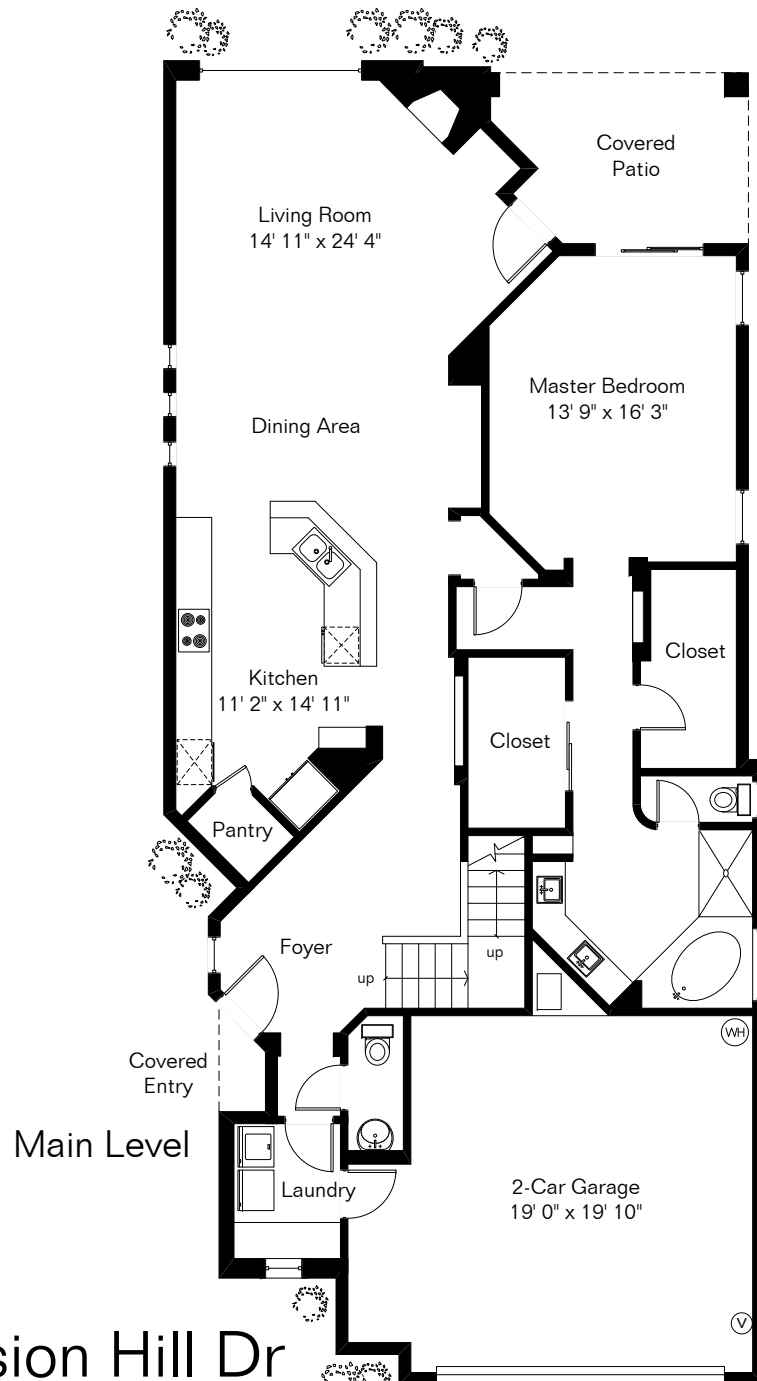

The square footages and room size information are deemed to be reliable but are not guaranteed and should be independently verified.

Living Area 2,840 Sq Ft
Garage 453 Sq Ft

Upper Level

Main Level

4744 E Mission Hill Dr

Presented by Lori Mares
Long Realty Company
(520) 400-4802

Site Visit January 2008

0 ft. 6 ft. 10 ft. 20 ft.

Copyright 2008 Floor Plans First! LLC
All Rights Reserved.

www.FloorPlansFirst.com

Toll Free (877) 887-1500
Voice (520) 881-1500
Fax (520) 791-7701

Floor Plans First!
See the Floor Plan First!