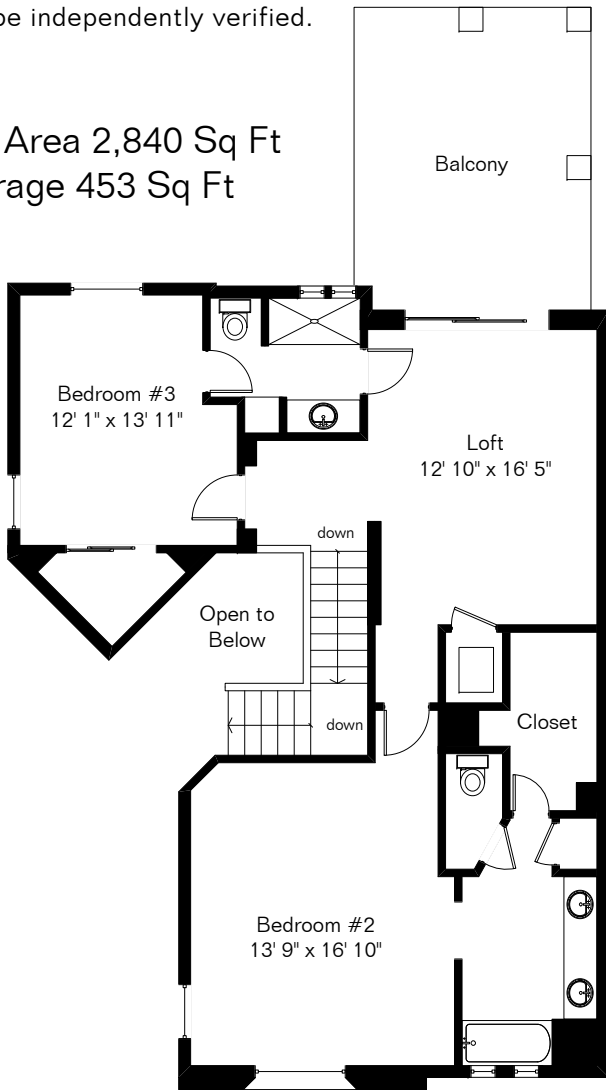

The square footages and room size information are deemed to be reliable but are not guaranteed and should be independently verified.

Living Area 2,840 Sq Ft
Garage 453 Sq Ft

Upper Level

Main Level

4744 E Mission Hill Dr

Presented by Lori Mares
Long Realty Company
(520) 400-4802

Site Visit January 2008

0 ft. 6 ft. 10 ft. 20 ft.

Copyright 2008 Floor Plans First! LLC
All Rights Reserved.

www.FloorPlansFirst.com

Toll Free (877) 887-1500
Voice (520) 881-1500
Fax (520) 791-7701

Floor Plans First!
See the Floor Plan First!