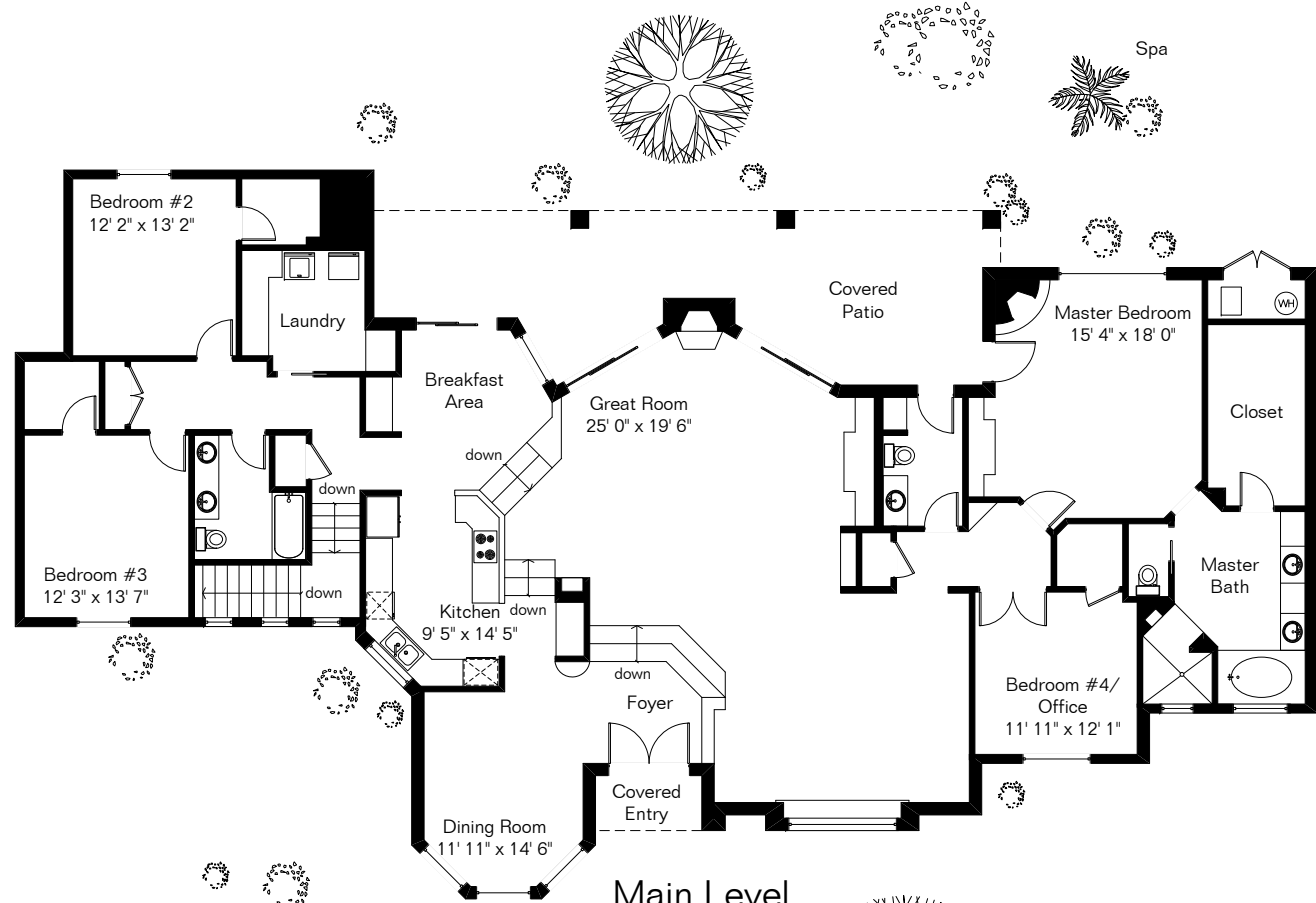

The square footages and room size information are deemed to be reliable but are not guaranteed and should be independently verified.

4771 E Kelsea Pl
 Presented by Pam Ruggeroli
 Long Realty Company
 (520) 954-7138

Lower Level

Main Level

Site Visit February 2009

Copyright 2009 Floor Plans First! LLC
 All Rights Reserved.

www.FloorPlansFirst.com

Toll Free (877) 887-1500
 Voice (520) 881-1500
 Fax (520) 791-7701

Floor Plans First!
 See the Floor Plan First!