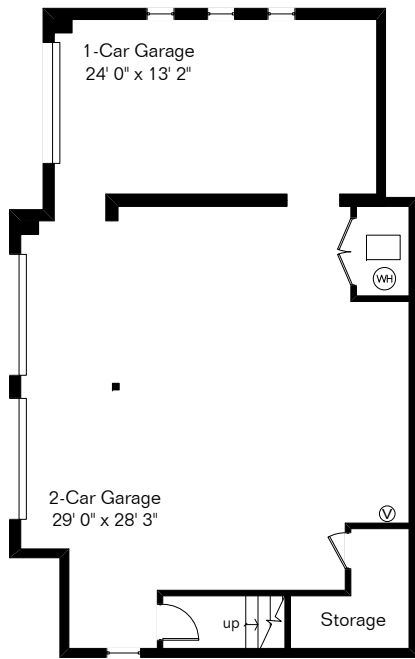

The square footages and room size information are deemed to be reliable but are not guaranteed and should be independently verified.

4771 E Kelsea Pl
 Presented by Pam Ruggeroli
 Long Realty Company
 (520) 954-7138

Lower Level

Main Level

Site Visit February 2009

Copyright 2009 Floor Plans First! LLC
 All Rights Reserved.

www.FloorPlansFirst.com

Toll Free (877) 887-1500
 Voice (520) 881-1500
 Fax (520) 791-7701

Floor Plans First!
 See the Floor Plan First!